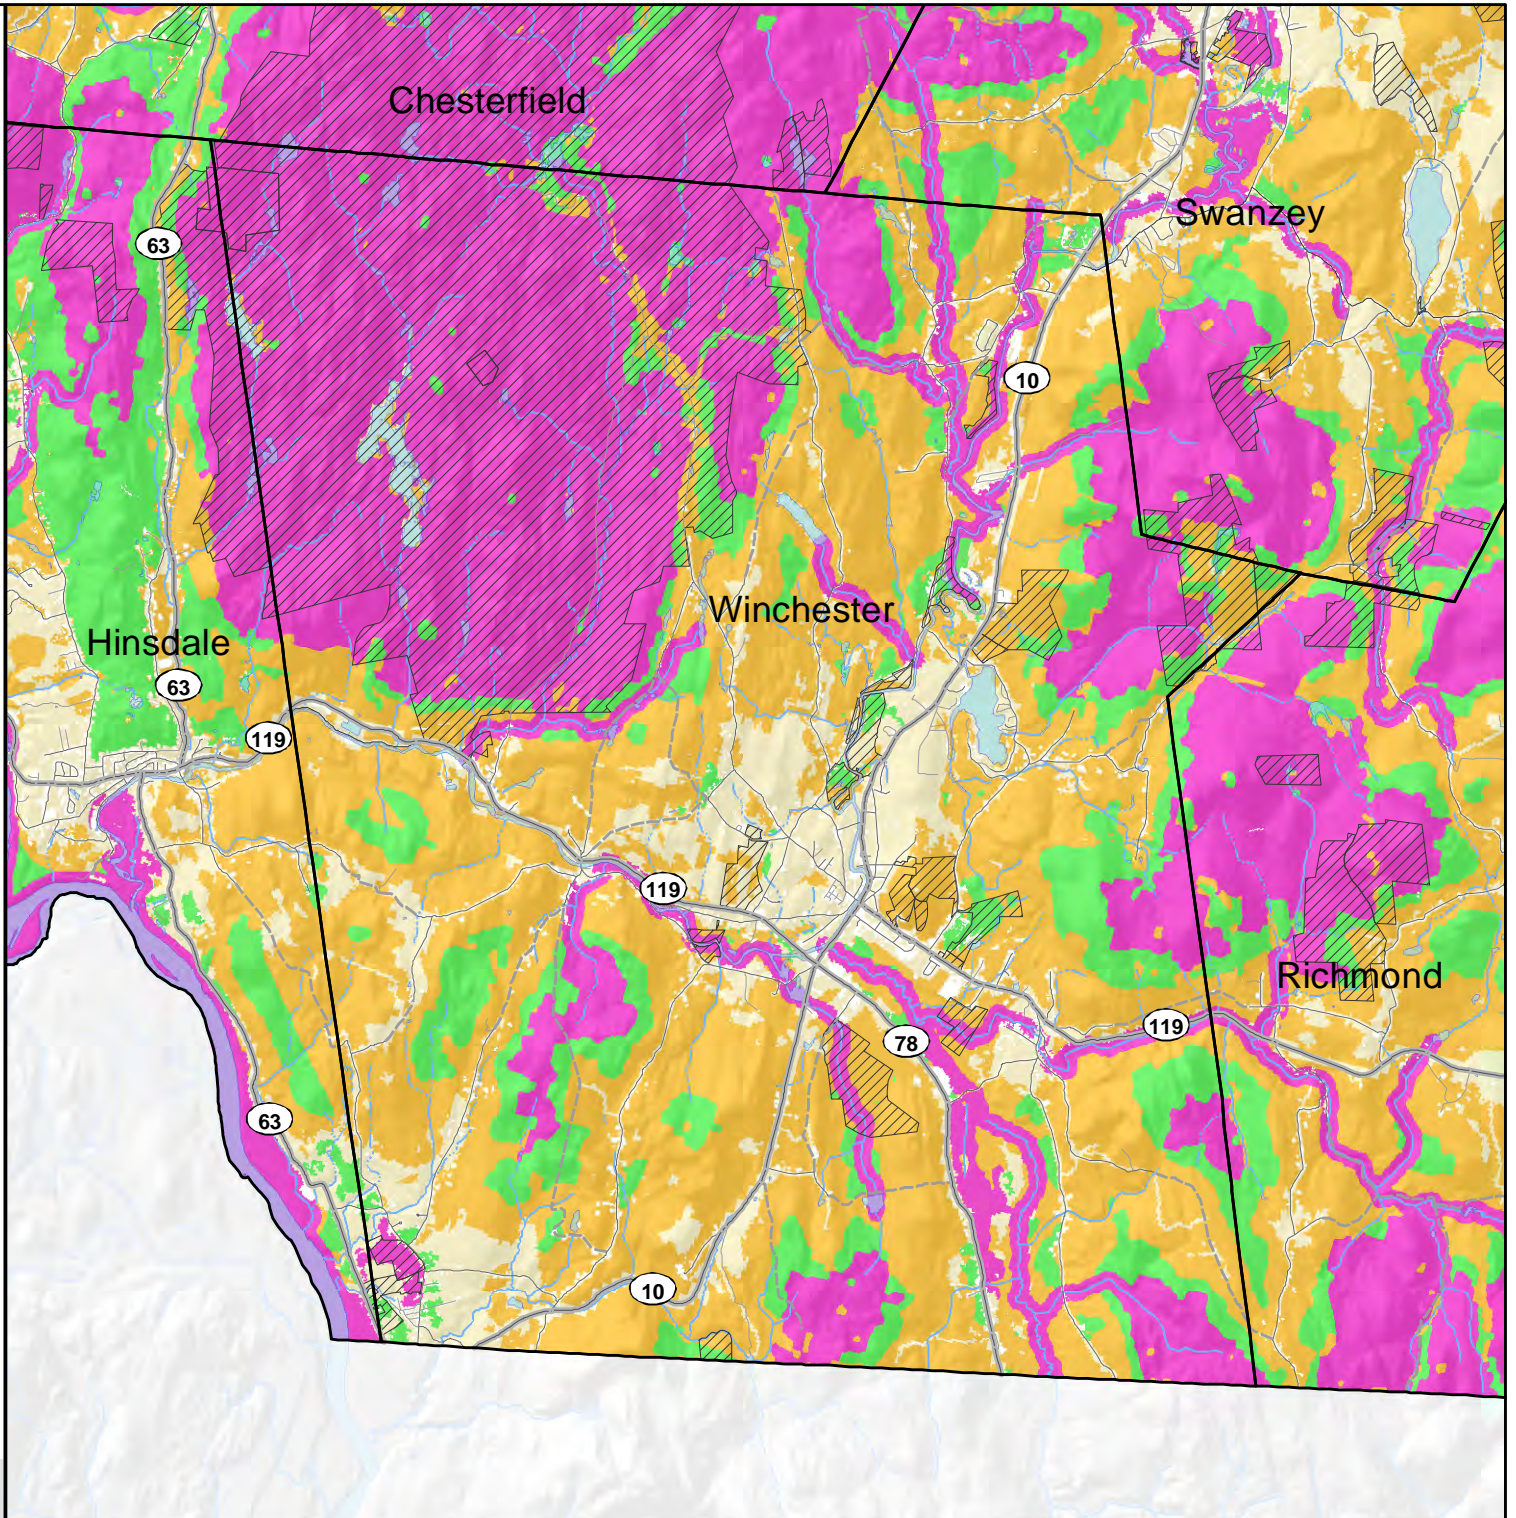

2020 HIGHEST RANKED WILDLIFE HABITAT BY ECOLOGICAL CONDITION

-  Highest Ranked Habitat in New Hampshire
-  Highest Ranked Habitat in the Biological Region
- Biological region = TNC ecoregional subsection for terrestrial habitats or Aquatic Resource Mitigation region for wetlands and floodplain forest.
-  Supporting Landscapes
-  Conservation or public

Base map data provided by NH GRANIT at UNH May 2020. Intended for planning use only.

Sept. 2015, spatial data Apr. 2020

0 2 4 Kilometers

0 1.5 3 Miles