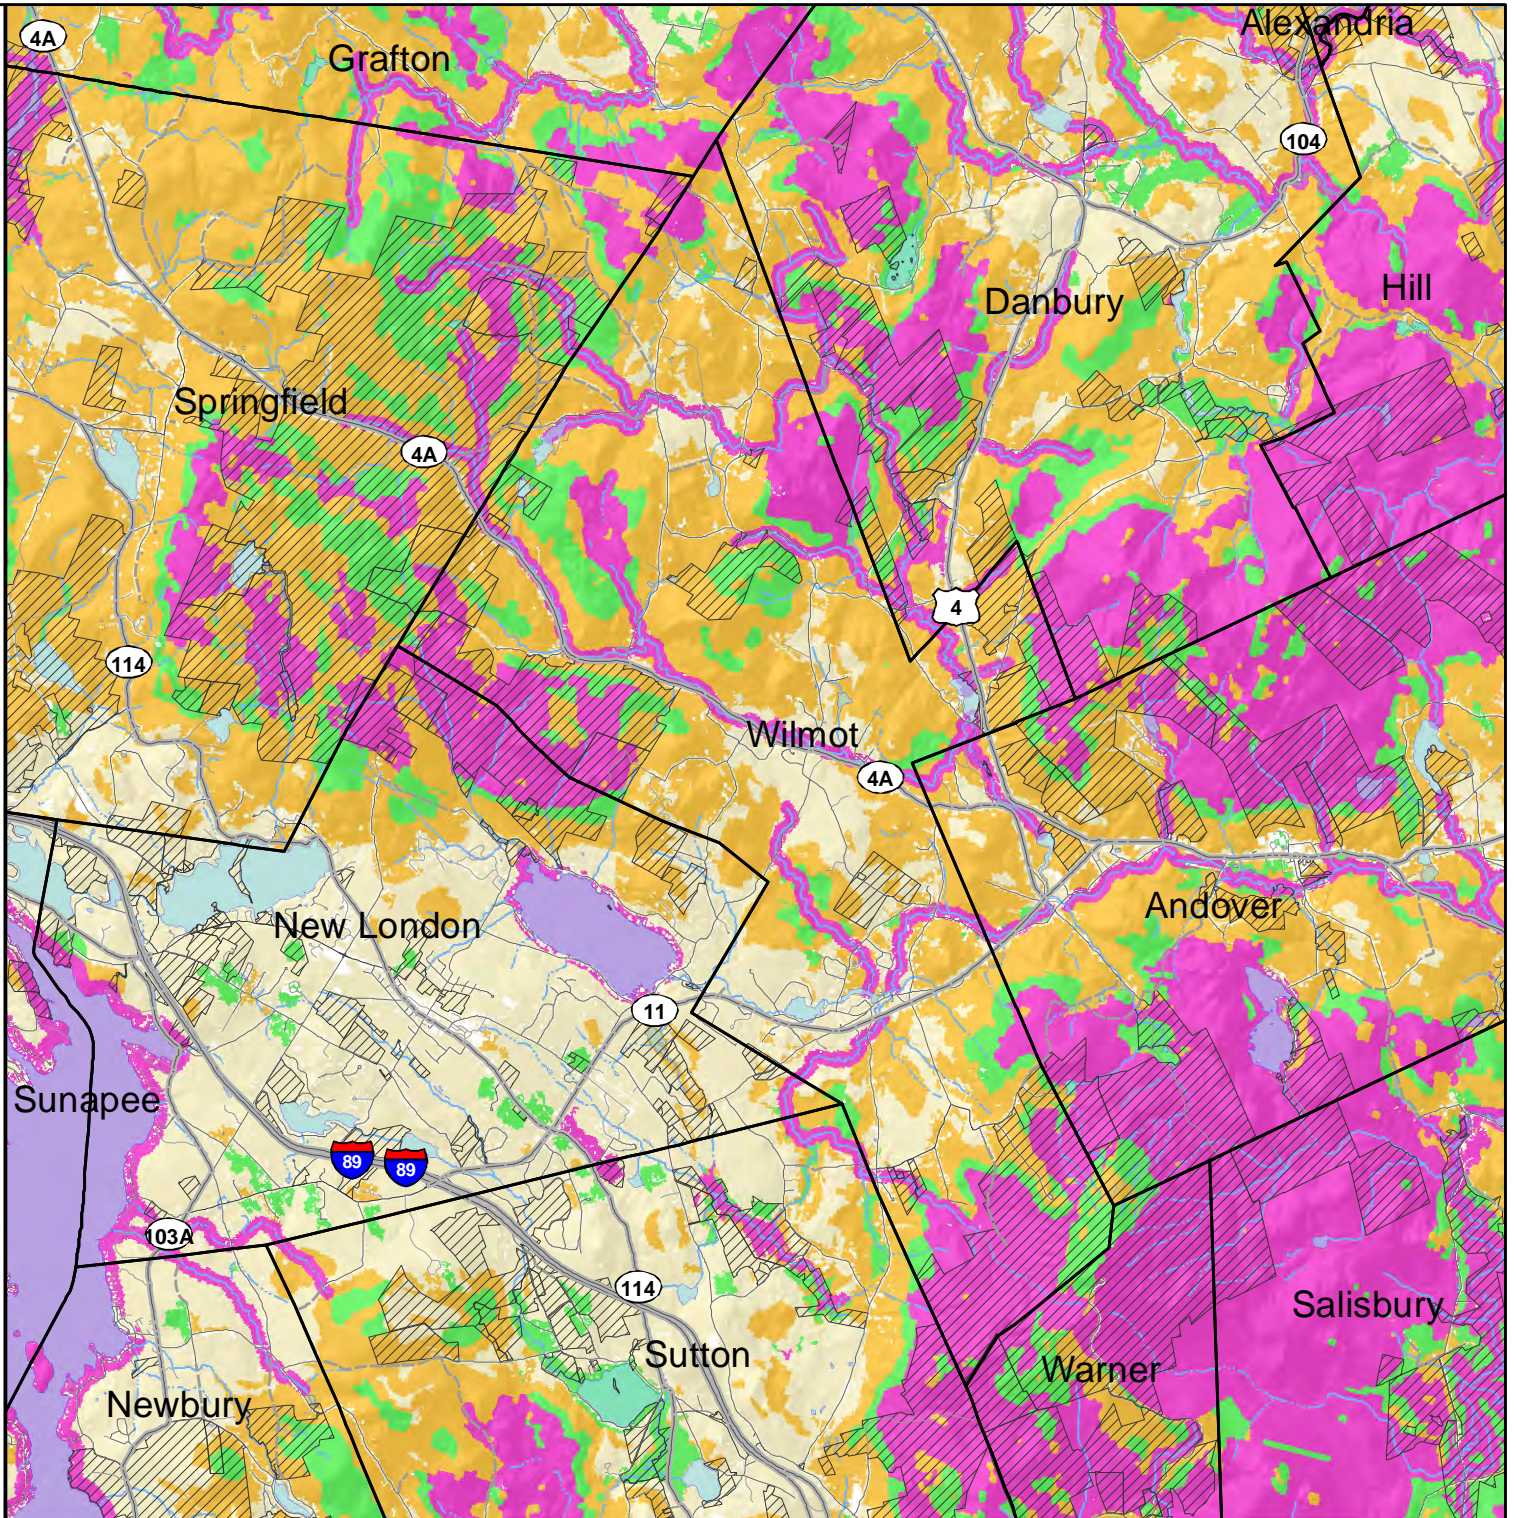

2020 HIGHEST RANKED WILDLIFE HABITAT BY ECOLOGICAL CONDITION

-  Highest Ranked Habitat in New Hampshire
-  Highest Ranked Habitat in the Biological Region
- Biological region = TNC ecoregional subsection for terrestrial habitats or Aquatic Resource Mitigation region for wetlands and floodplain forest.
-  Supporting Landscapes
-  Conservation or public

Base map data provided by NH GRANIT at UNH May 2020. Intended for planning use only.