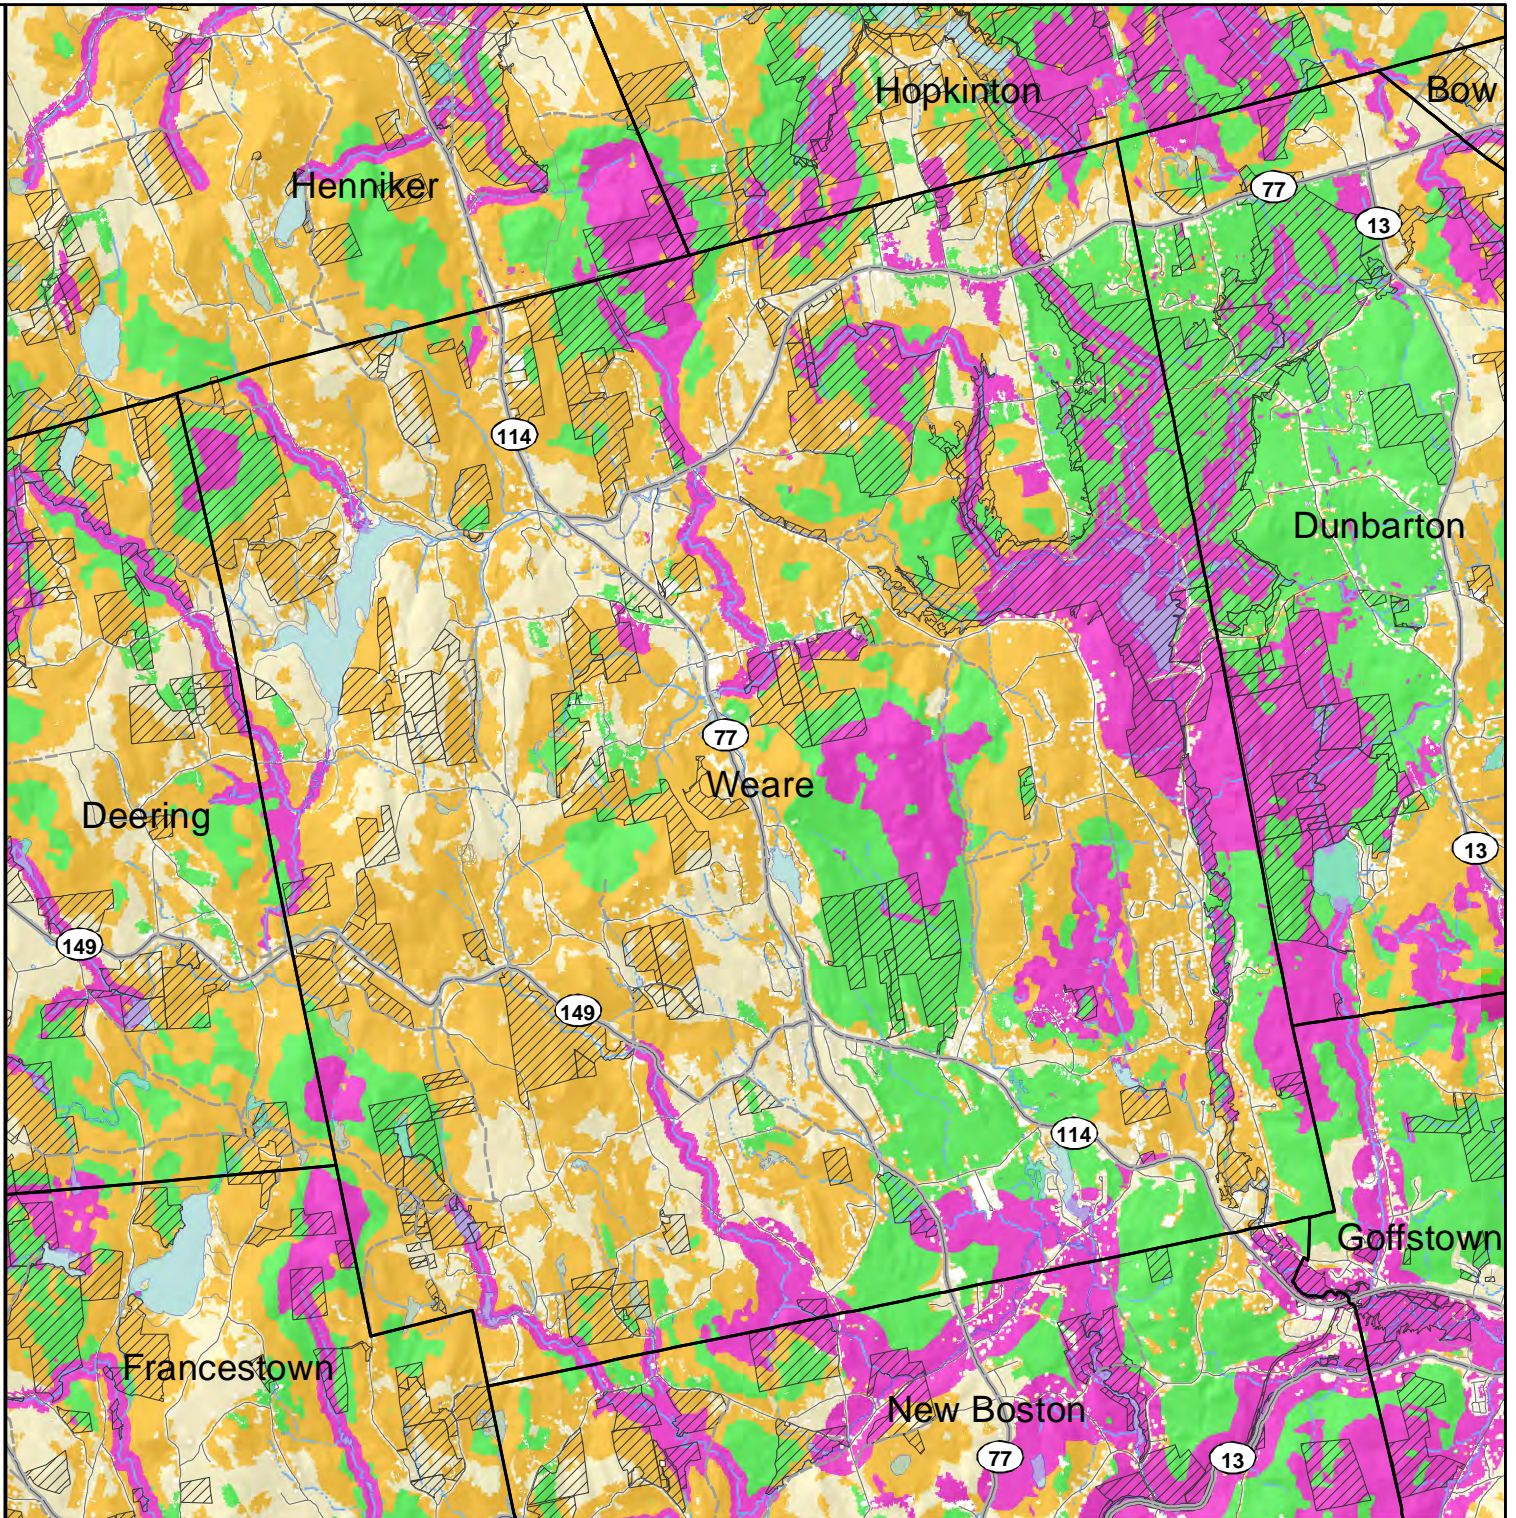

2020 HIGHEST RANKED WILDLIFE HABITAT BY ECOLOGICAL CONDITION

-  Highest Ranked Habitat in New Hampshire
-  Highest Ranked Habitat in the Biological Region
- Biological region = TNC ecoregional subsection for terrestrial habitats or Aquatic Resource Mitigation region for wetlands and floodplain forest.
-  Supporting Landscapes
-  Conservation or public

Base map data provided by NH GRANIT at UNH May 2020. Intended for planning use only.

Sept. 2015, spatial data Apr. 2020

0 2 4 Kilometers

0 1.5 3 Miles