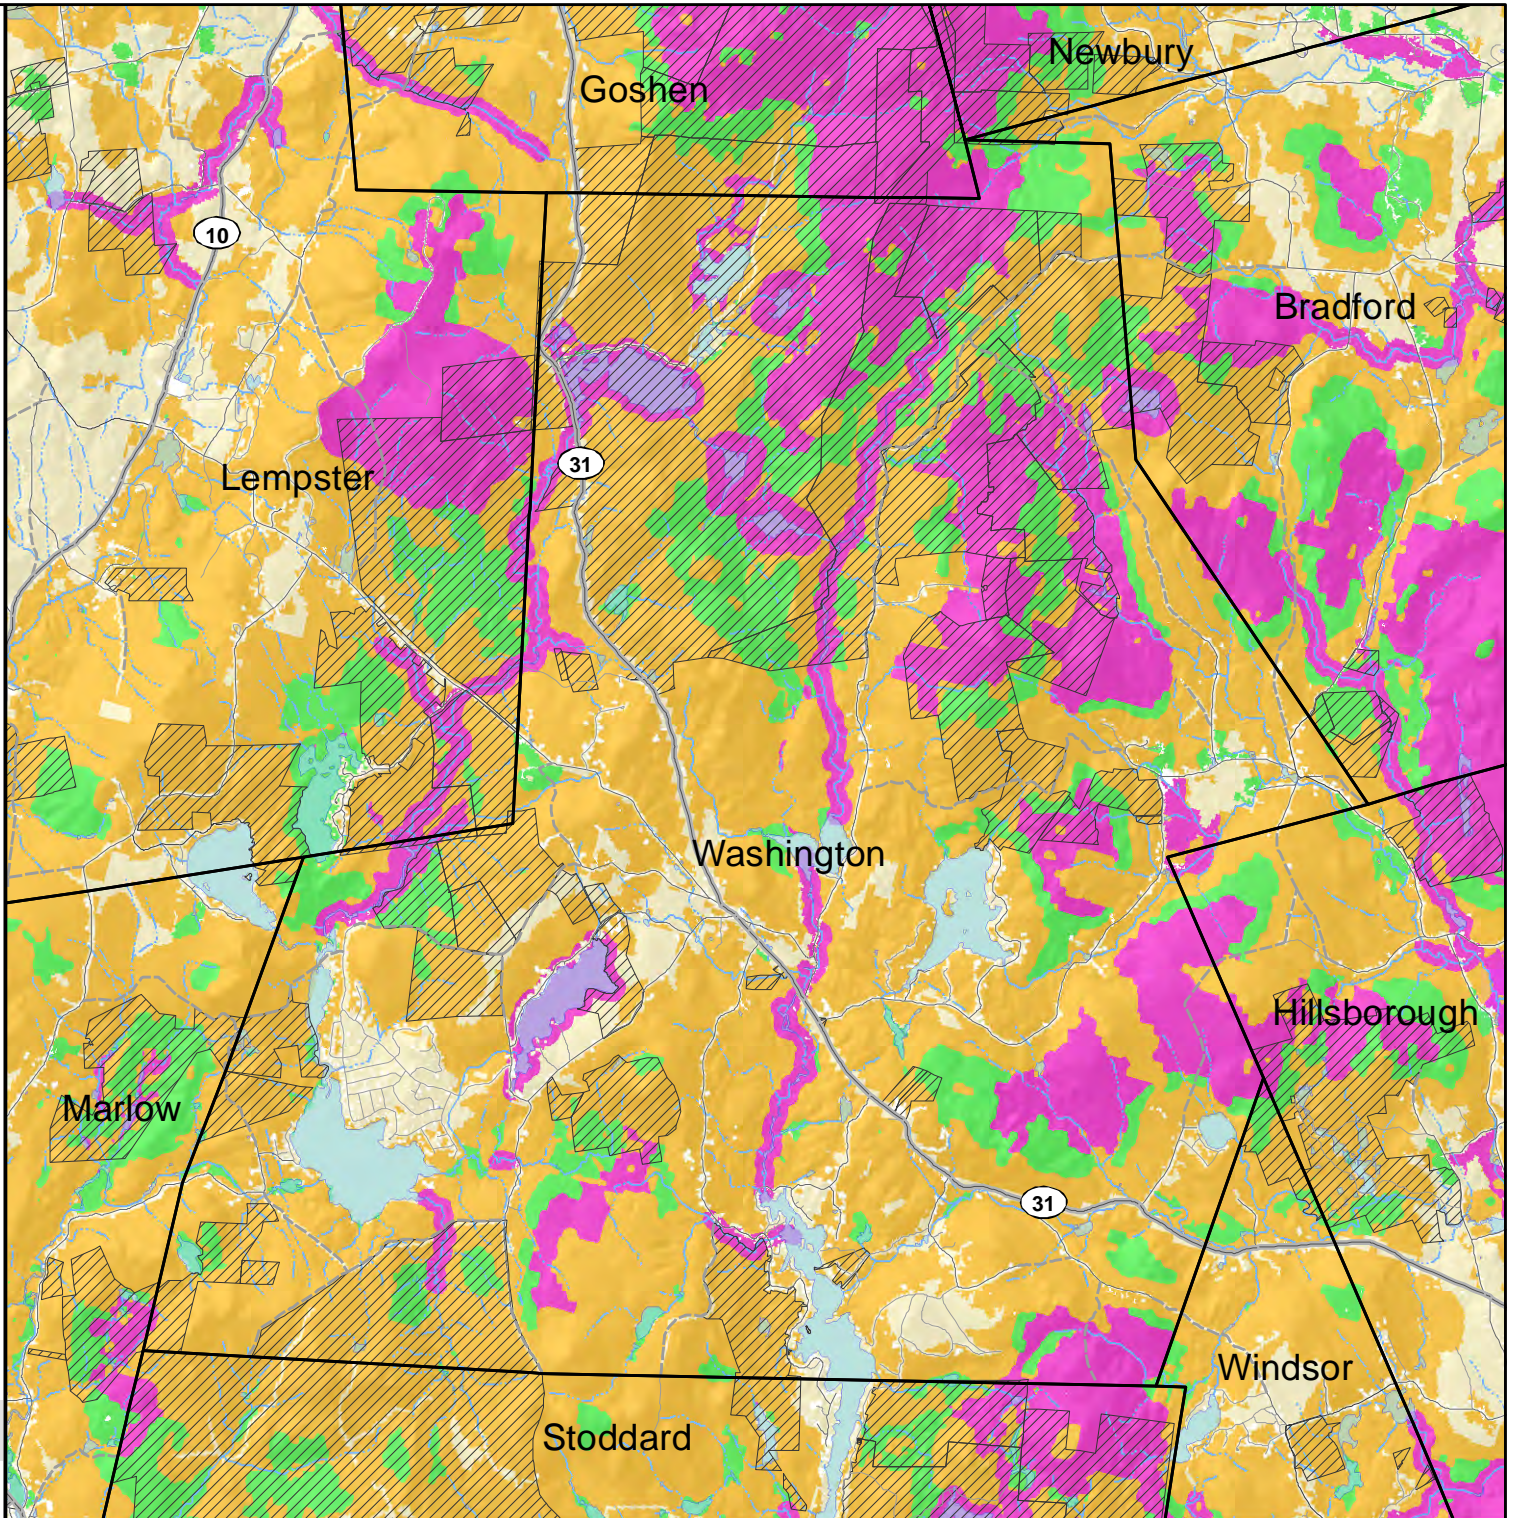

2020 HIGHEST RANKED WILDLIFE HABITAT BY ECOLOGICAL CONDITION

-  Highest Ranked Habitat in New Hampshire
-  Highest Ranked Habitat in the Biological Region
- Biological region = TNC ecoregional subsection for terrestrial habitats or Aquatic Resource Mitigation region for wetlands and floodplain forest.
-  Supporting Landscapes
-  Conservation or public

Base map data provided by NH GRANIT at UNH May 2020. Intended for planning use only.

Sept. 2015, spatial data Apr. 2020