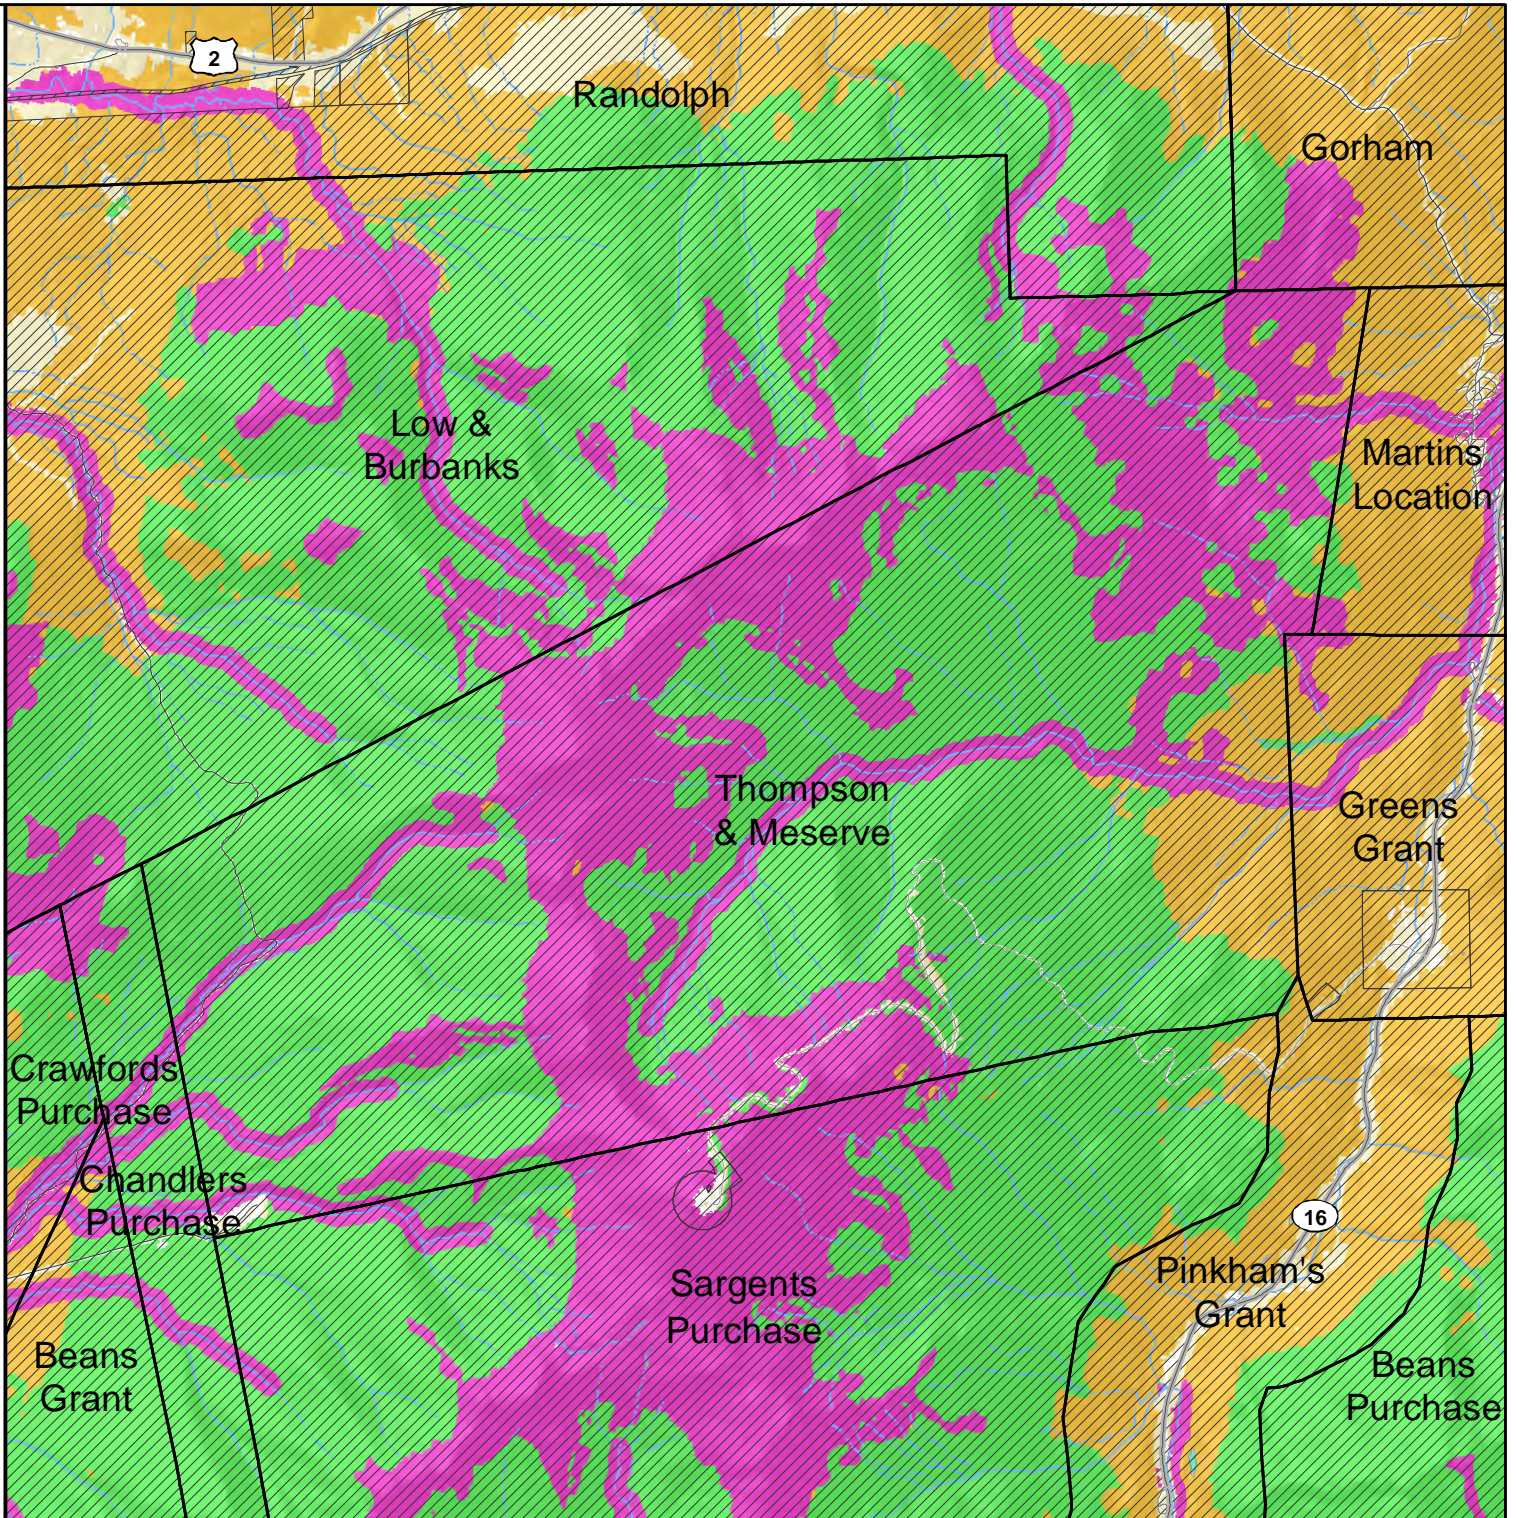

2020 HIGHEST RANKED WILDLIFE HABITAT BY ECOLOGICAL CONDITION

-  Highest Ranked Habitat in New Hampshire
-  Highest Ranked Habitat in the Biological Region
- Biological region = TNC ecoregional subsection for terrestrial habitats or Aquatic Resource Mitigation region for wetlands and floodplain forest.
-  Supporting Landscapes
-  Conservation or public

Base map data provided by NH GRANIT at UNH May 2020. Intended for planning use only.

Sept. 2015, spatial data Apr. 2020

0 1.5 3 Kilometers

0 1 2 Miles