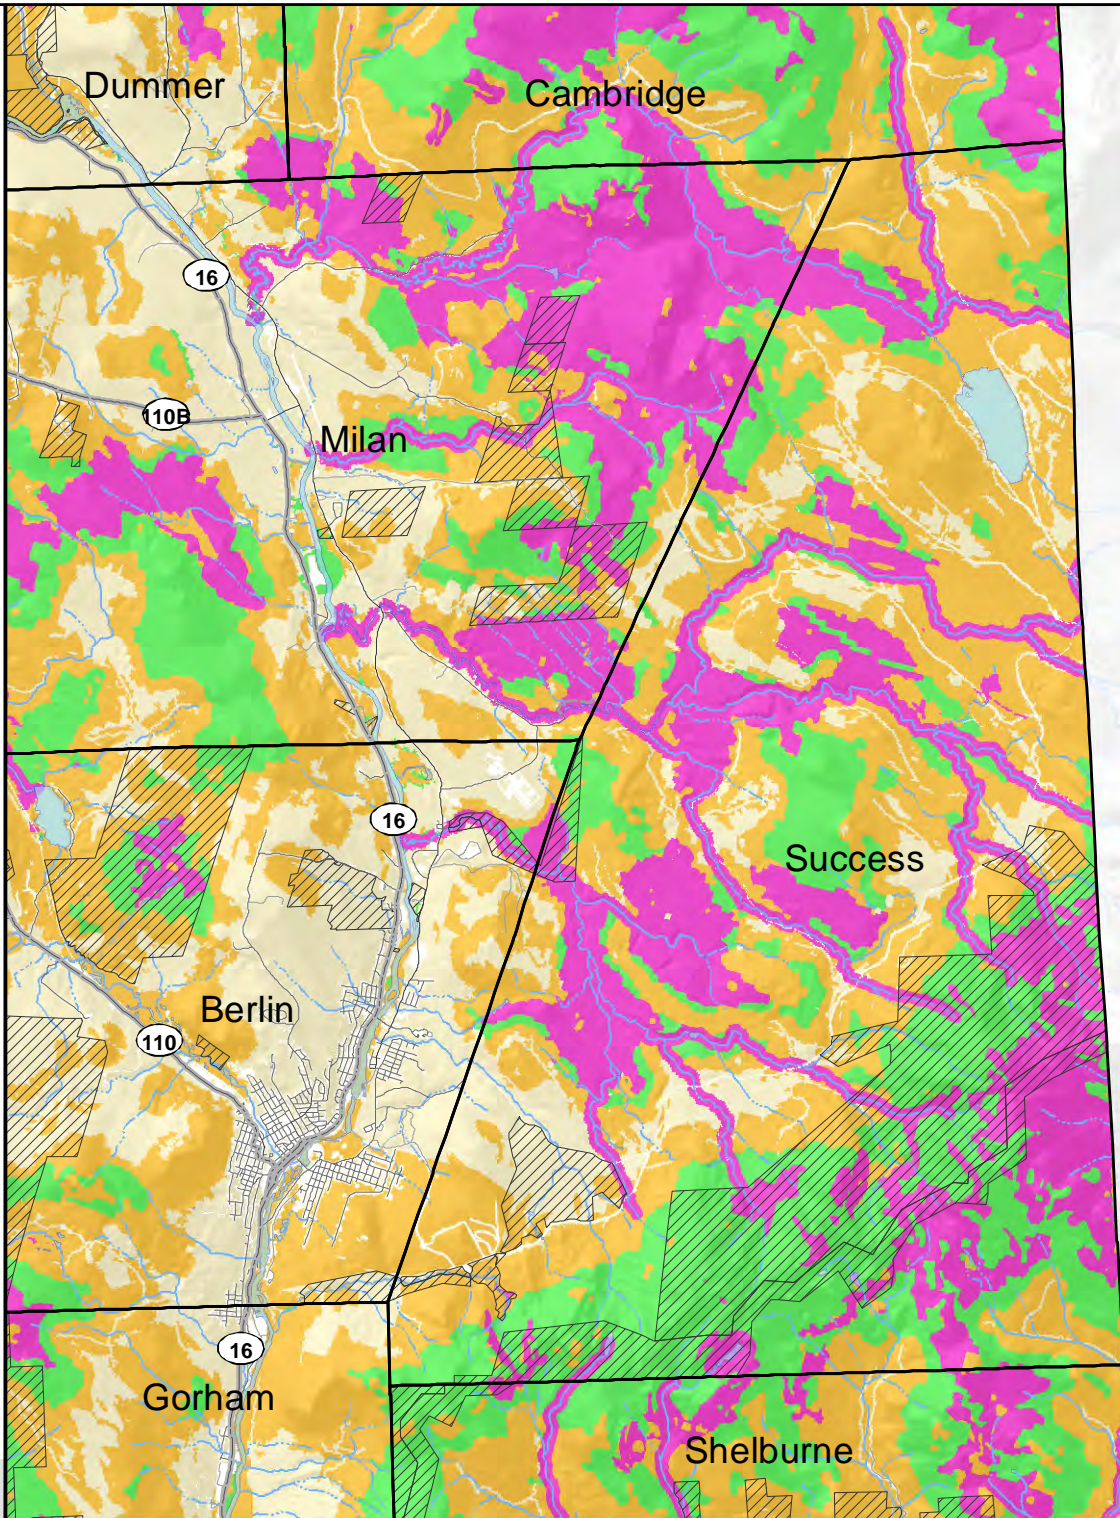

2020 HIGHEST RANKED WILDLIFE HABITAT BY ECOLOGICAL CONDITION

-  Highest Ranked Habitat in New Hampshire
-  Highest Ranked Habitat in the Biological Region
- Biological region = TNC ecoregional subsection for terrestrial habitats or Aquatic Resource Mitigation region for wetlands and floodplain forest.
-  Supporting Landscapes
-  Conservation or public

Base map data provided by NH GRANIT at UNH May 2020. Intended for planning use only.

Sept. 2015, spatial data Apr. 2020

0 2.5 5 Kilometers

0 2 4 Miles