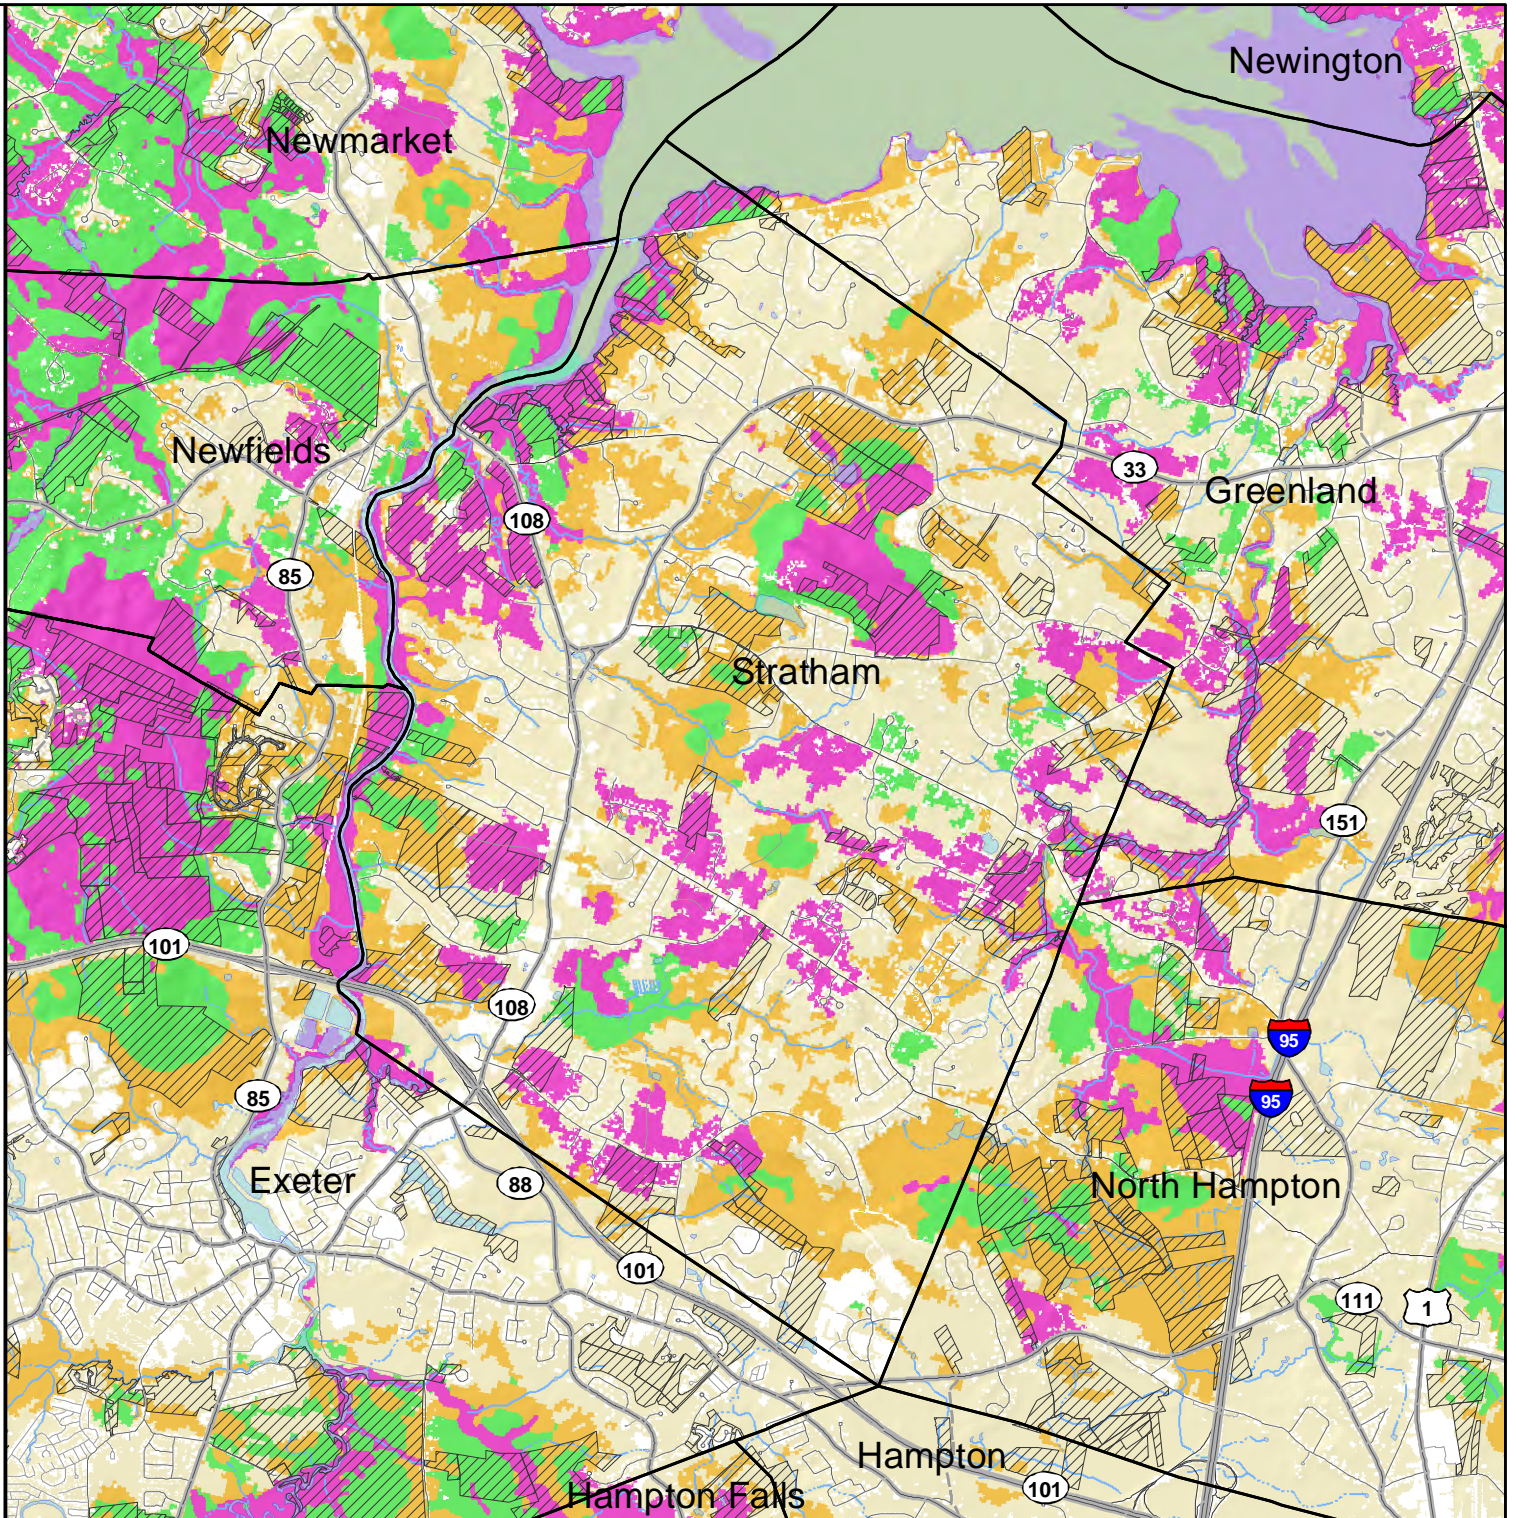

2020 HIGHEST RANKED WILDLIFE HABITAT BY ECOLOGICAL CONDITION

-  Highest Ranked Habitat in New Hampshire
-  Highest Ranked Habitat in the Biological Region
- Biological region = TNC ecoregional subsection for terrestrial habitats or Aquatic Resource Mitigation region for wetlands and floodplain forest.
-  Supporting Landscapes
-  Conservation or public

Base map data provided by NH GRANIT at UNH May 2020. Intended for planning use only.

Sept. 2015, spatial data Apr. 2020

0 1 2 Kilometers

0 1 2 Miles