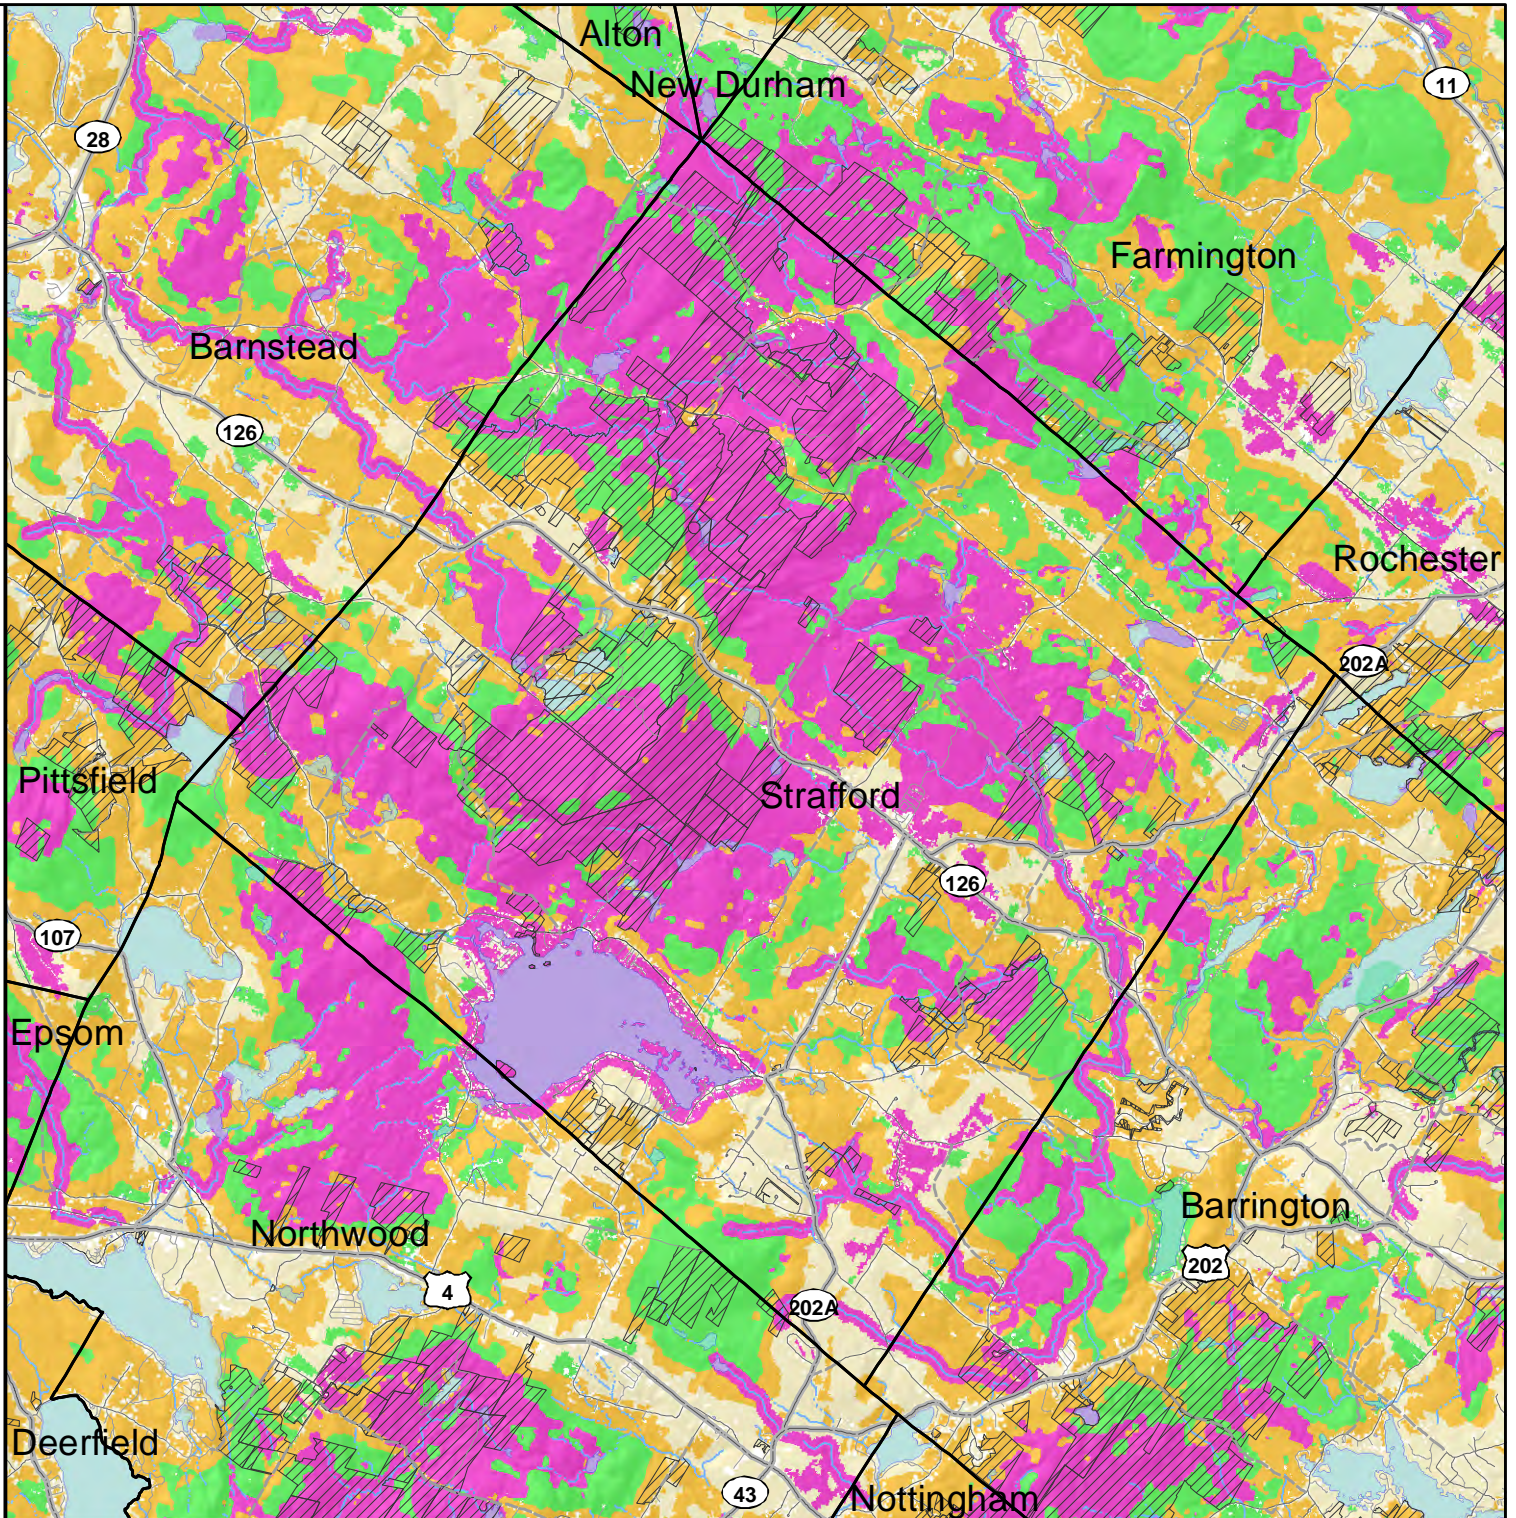

2020 HIGHEST RANKED WILDLIFE HABITAT BY ECOLOGICAL CONDITION

-  Highest Ranked Habitat in New Hampshire
-  Highest Ranked Habitat in the Biological Region
- Biological region = TNC ecoregional subsection for terrestrial habitats or Aquatic Resource Mitigation region for wetlands and floodplain forest.
-  Supporting Landscapes
-  Conservation or public

Base map data provided by NH GRANIT at UNH May 2020. Intended for planning use only.

Sept. 2015, spatial data Apr. 2020