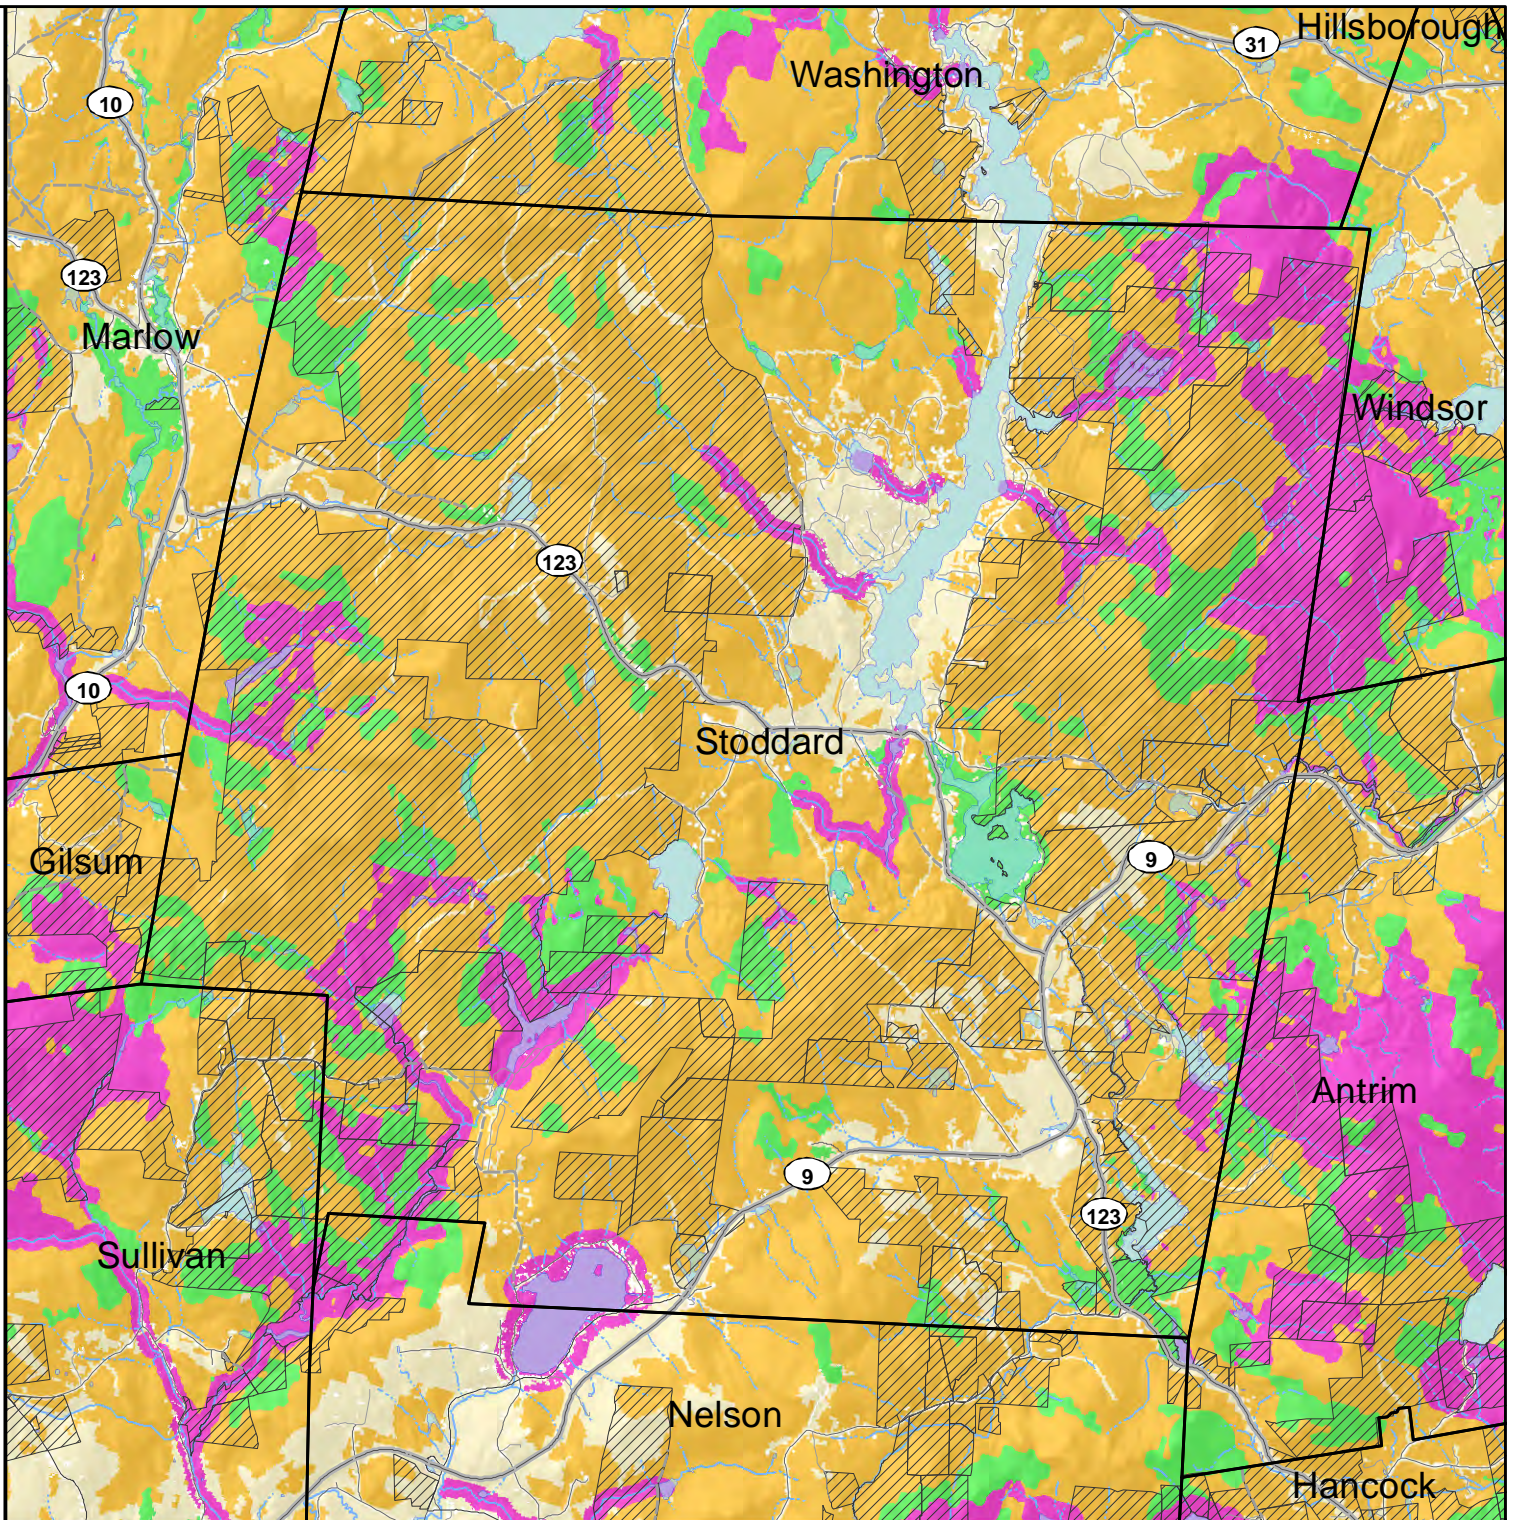

2020 HIGHEST RANKED WILDLIFE HABITAT BY ECOLOGICAL CONDITION

-  Highest Ranked Habitat in New Hampshire
-  Highest Ranked Habitat in the Biological Region
- Biological region = TNC ecoregional subsection for terrestrial habitats or Aquatic Resource Mitigation region for wetlands and floodplain forest.
-  Supporting Landscapes
-  Conservation or public

Base map data provided by NH GRANIT at UNH May 2020. Intended for planning use only.

Sept. 2015, spatial data Apr. 2020

0 1.5 3 Kilometers

0 1 2 Miles