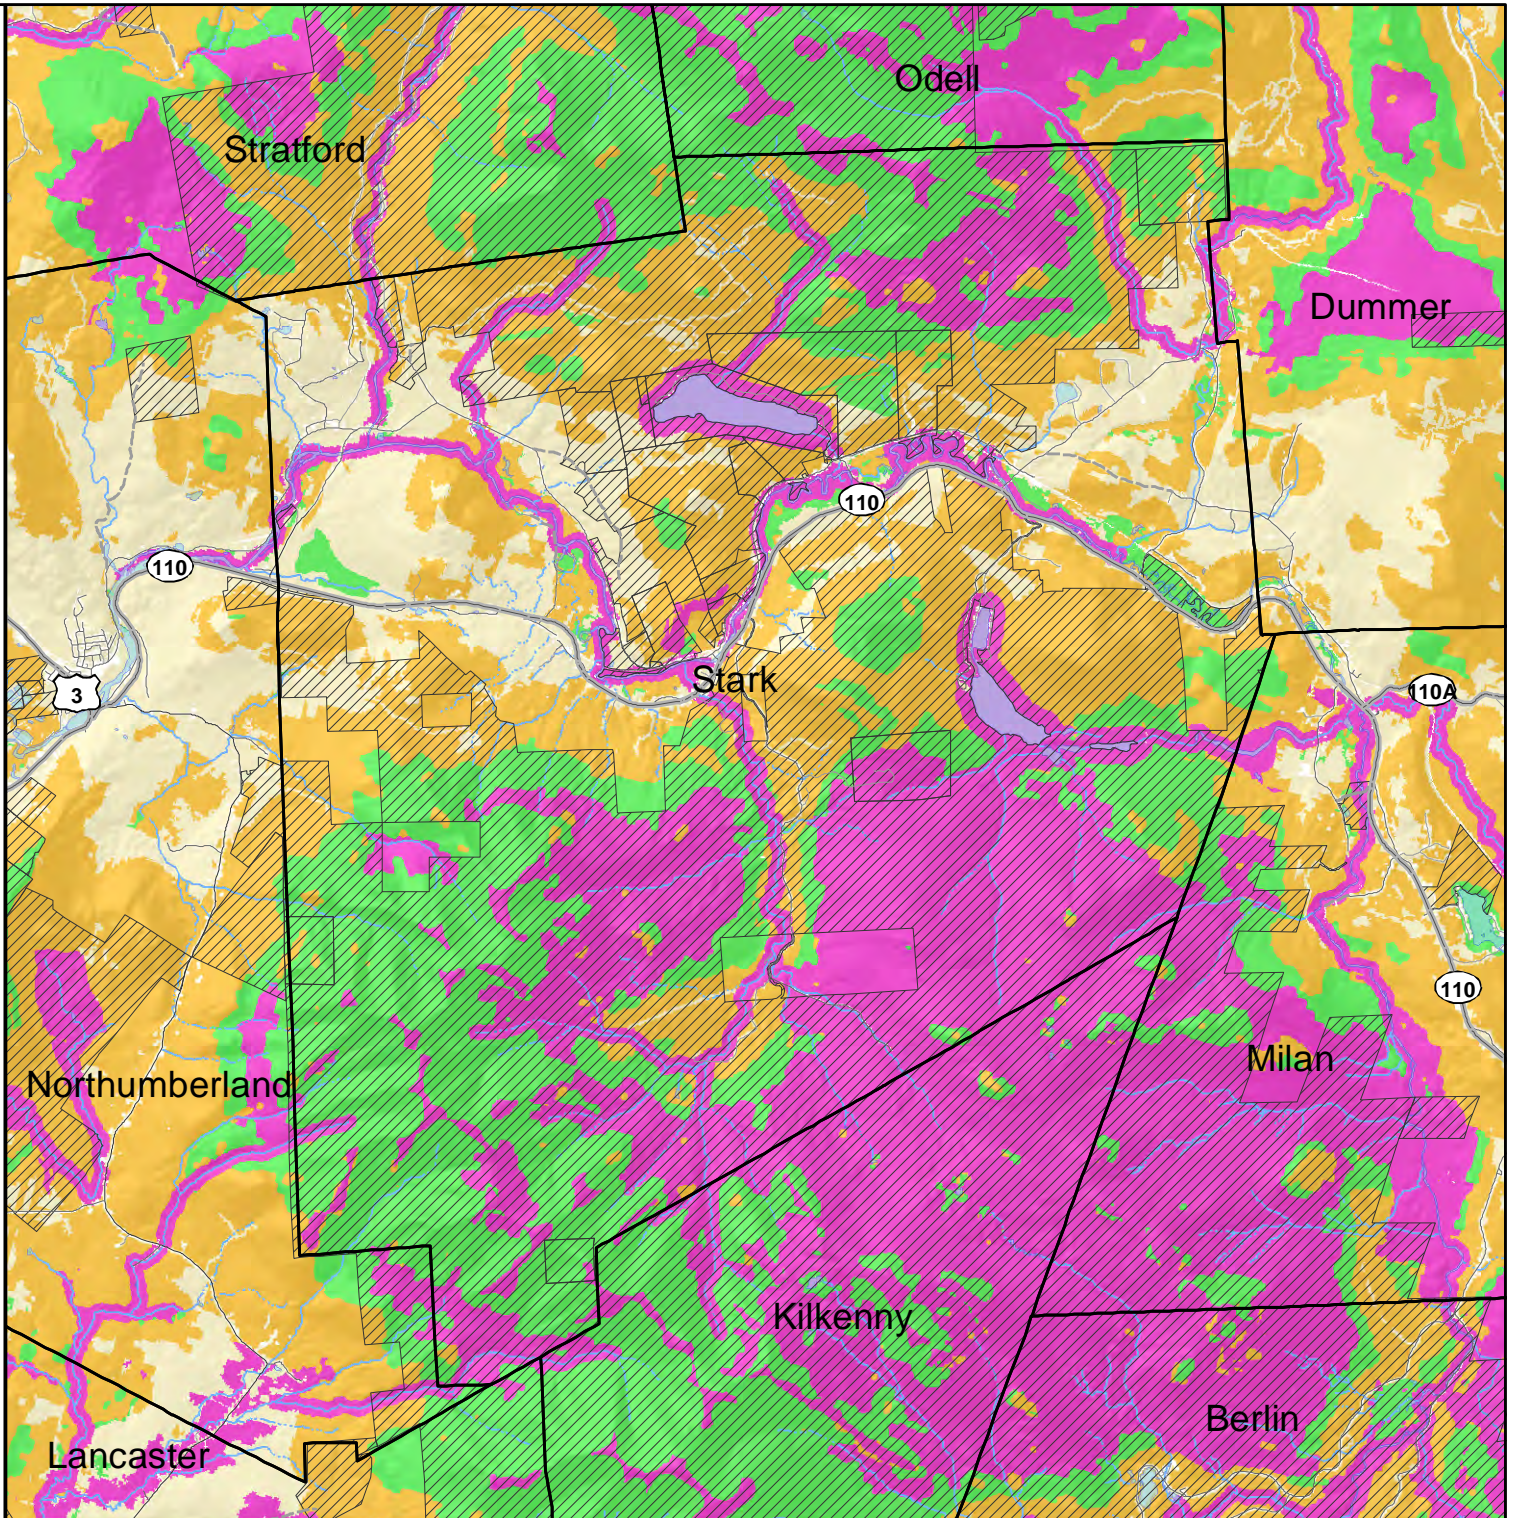

2020 HIGHEST RANKED WILDLIFE HABITAT BY ECOLOGICAL CONDITION

-  Highest Ranked Habitat in New Hampshire
-  Highest Ranked Habitat in the Biological Region
- Biological region = TNC ecoregional subsection for terrestrial habitats or Aquatic Resource Mitigation region for wetlands and floodplain forest.
-  Supporting Landscapes
-  Conservation or public

Base map data provided by NH GRANIT at UNH May 2020. Intended for planning use only.

Sept. 2015, spatial data Apr. 2020