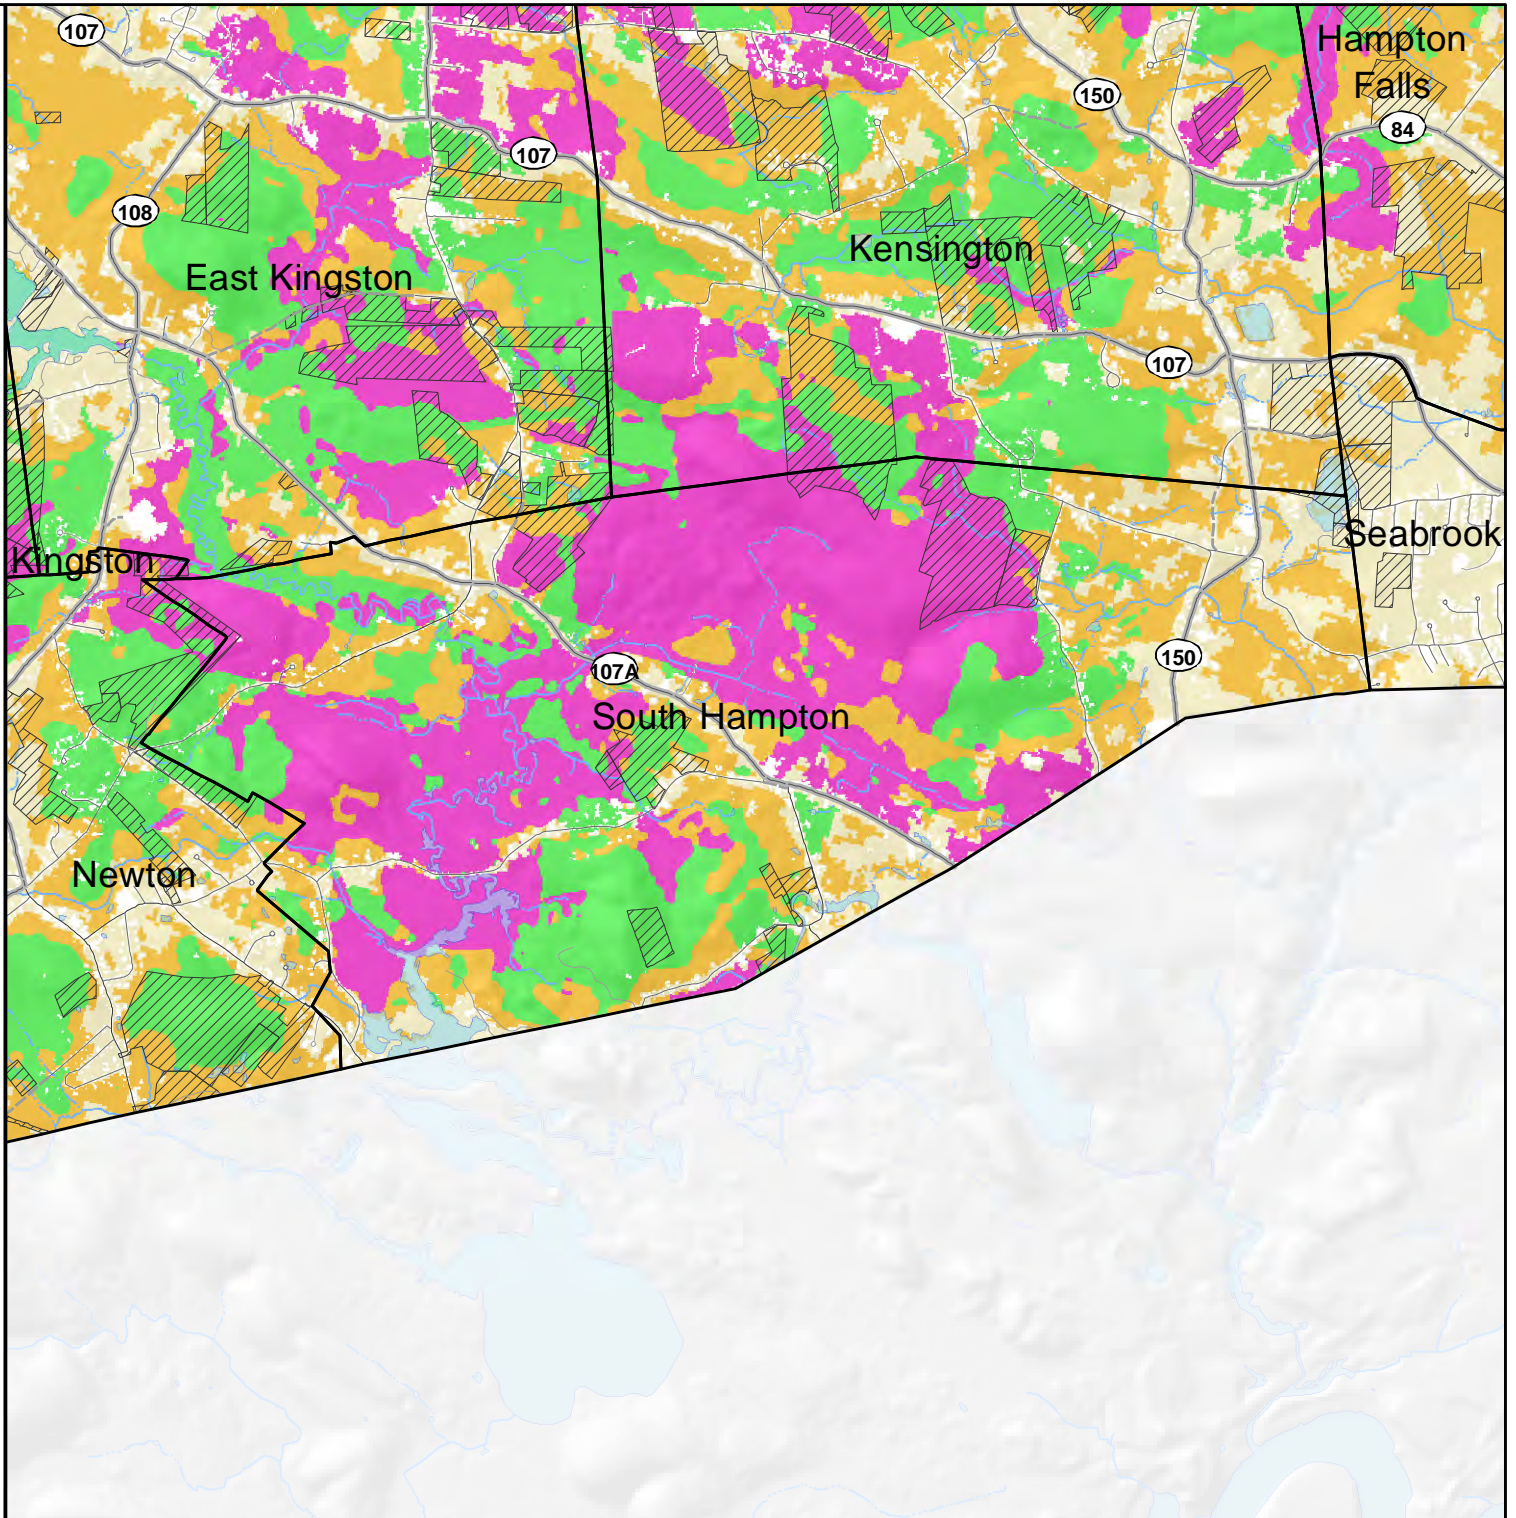

2020 HIGHEST RANKED WILDLIFE HABITAT BY ECOLOGICAL CONDITION

-  Highest Ranked Habitat in New Hampshire
-  Highest Ranked Habitat in the Biological Region
- Biological region = TNC ecoregional subsection for terrestrial habitats or Aquatic Resource Mitigation region for wetlands and floodplain forest.
-  Supporting Landscapes
-  Conservation or public

Base map data provided by NH GRANIT at UNH May 2020. Intended for planning use only.

Sept. 2015, spatial data Apr. 2020

0 1 2 Kilometers

0 0.85 1.7 Miles