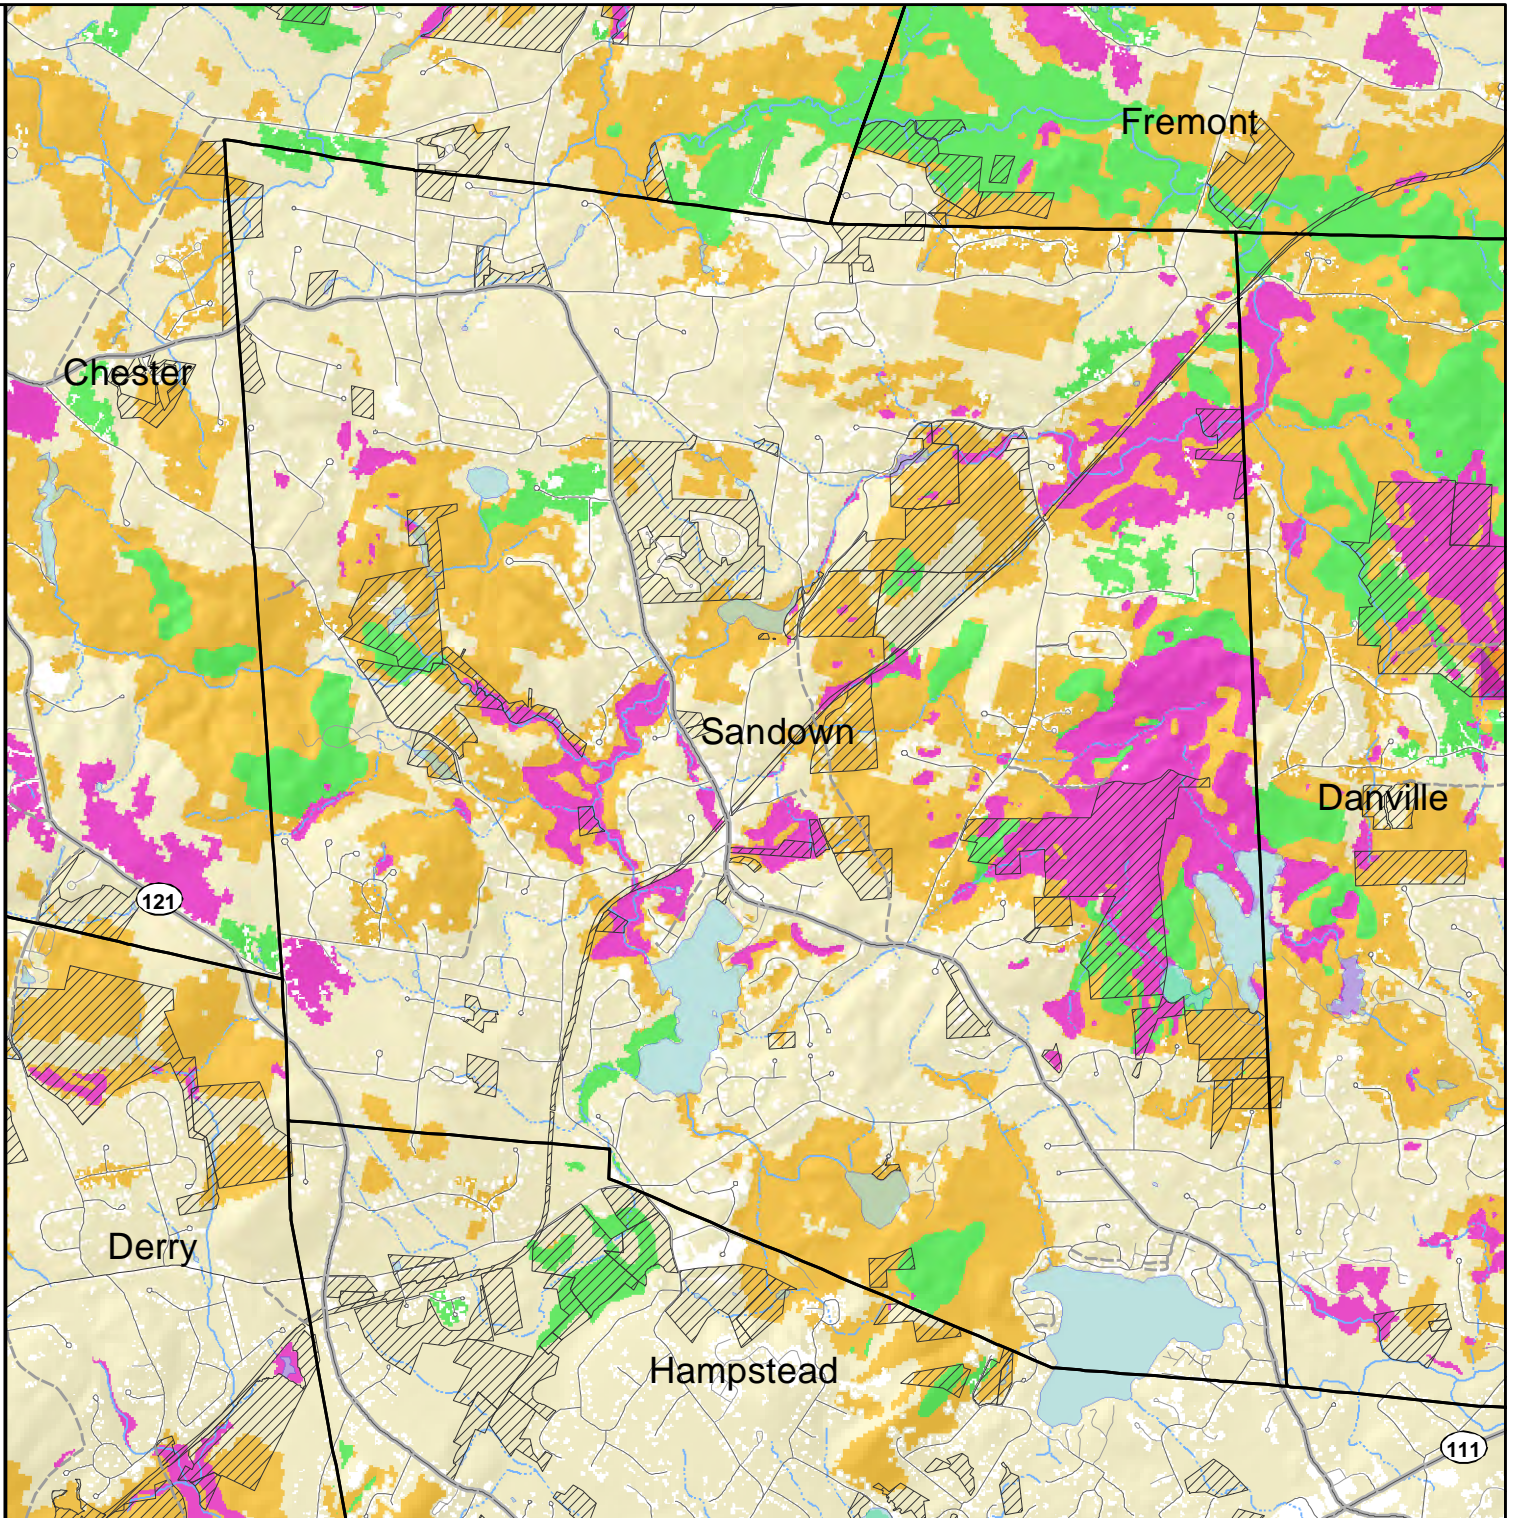

2020 HIGHEST RANKED WILDLIFE HABITAT BY ECOLOGICAL CONDITION

-  Highest Ranked Habitat in New Hampshire
-  Highest Ranked Habitat in the Biological Region
- Biological region = TNC ecoregional subsection for terrestrial habitats or Aquatic Resource Mitigation region for wetlands and floodplain forest.
-  Supporting Landscapes
-  Conservation or public

Base map data provided by NH GRANIT at UNH May 2020. Intended for planning use only.

Sept. 2015, spatial data Apr. 2020