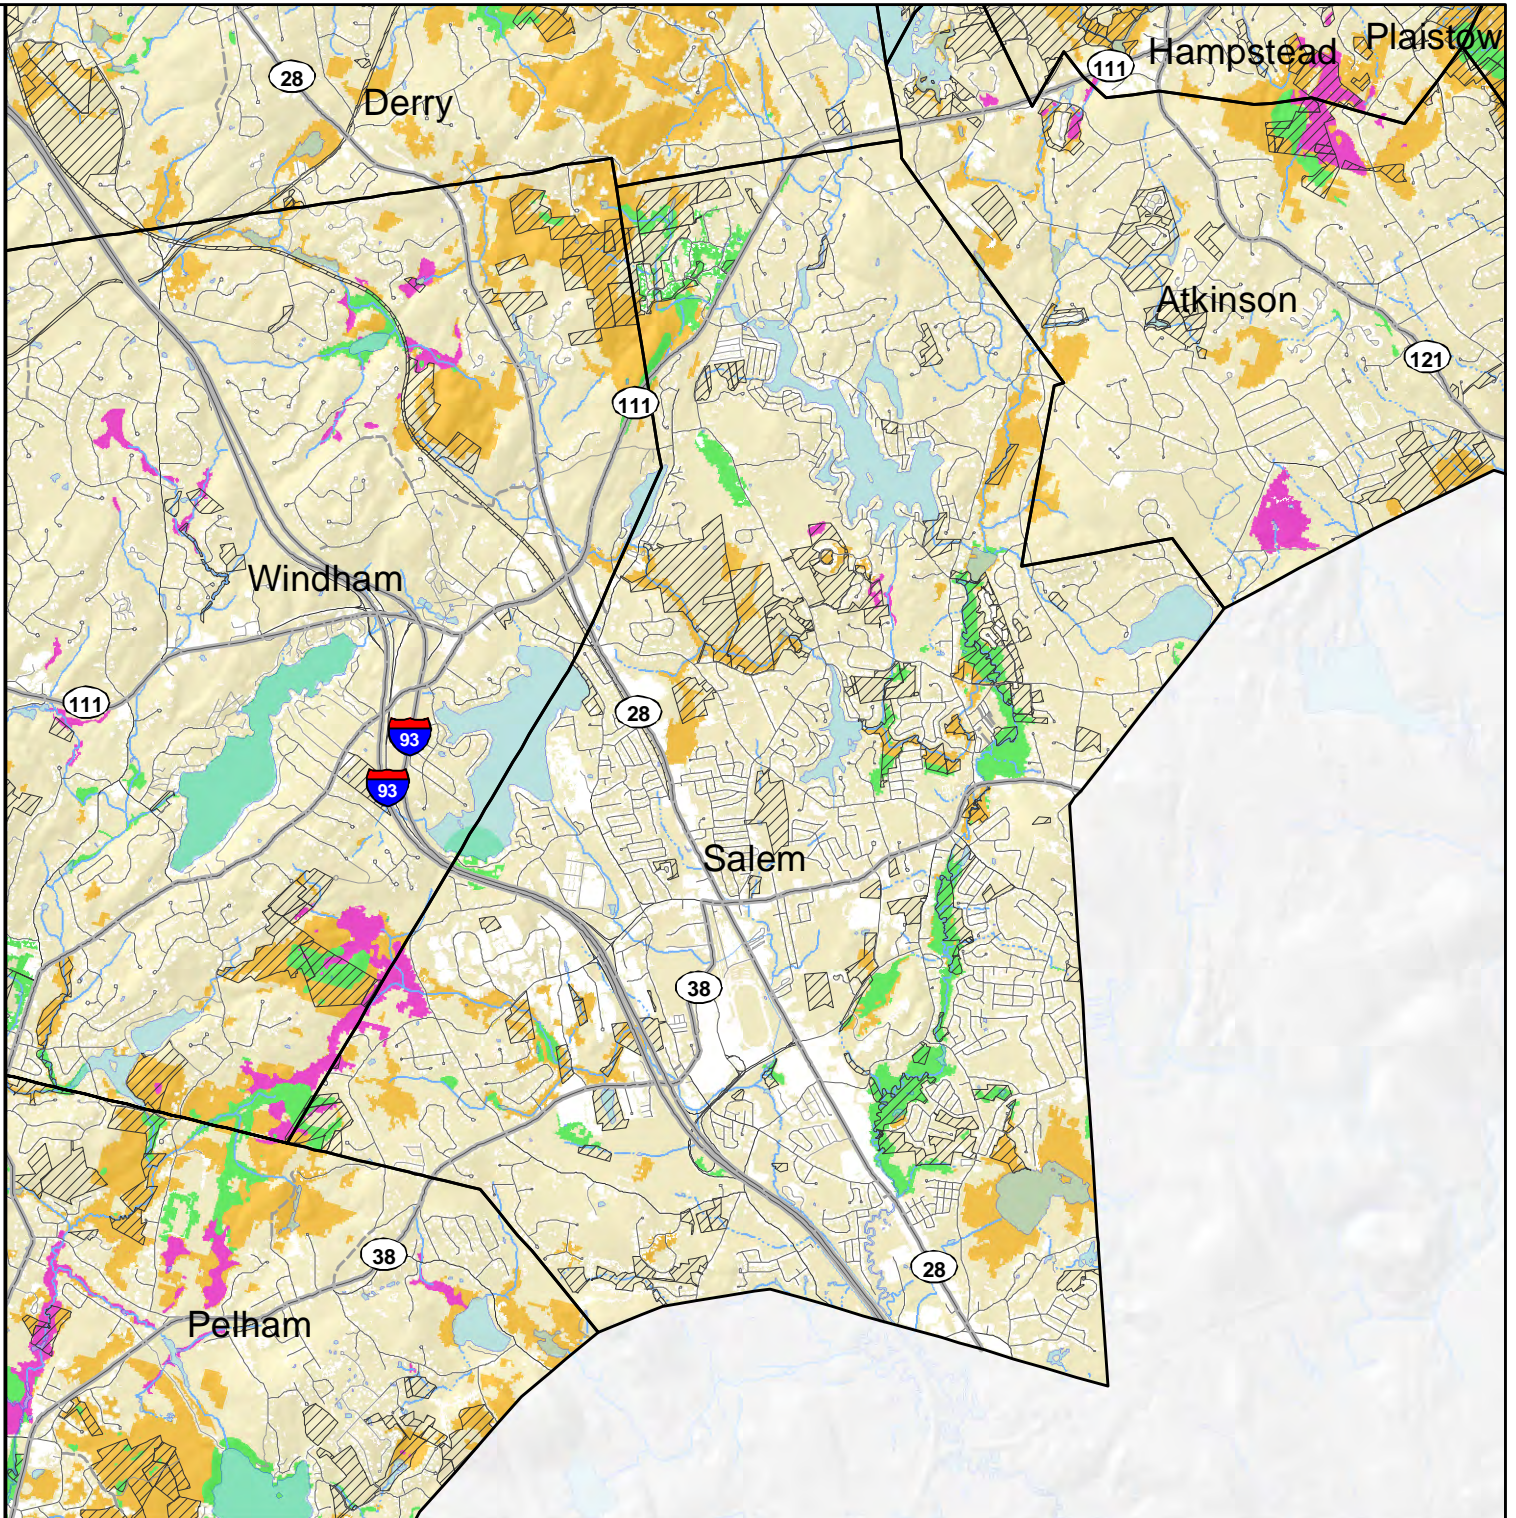

2020 HIGHEST RANKED WILDLIFE HABITAT BY ECOLOGICAL CONDITION

-  Highest Ranked Habitat in New Hampshire
-  Highest Ranked Habitat in the Biological Region
- Biological region = TNC ecoregional subsection for terrestrial habitats or Aquatic Resource Mitigation region for wetlands and floodplain forest.
-  Supporting Landscapes
-  Conservation or public

Base map data provided by NH GRANIT at UNH May 2020. Intended for planning use only.

Sept. 2015, spatial data Apr. 2020

0 1.5 3 Kilometers

0 1 2 Miles