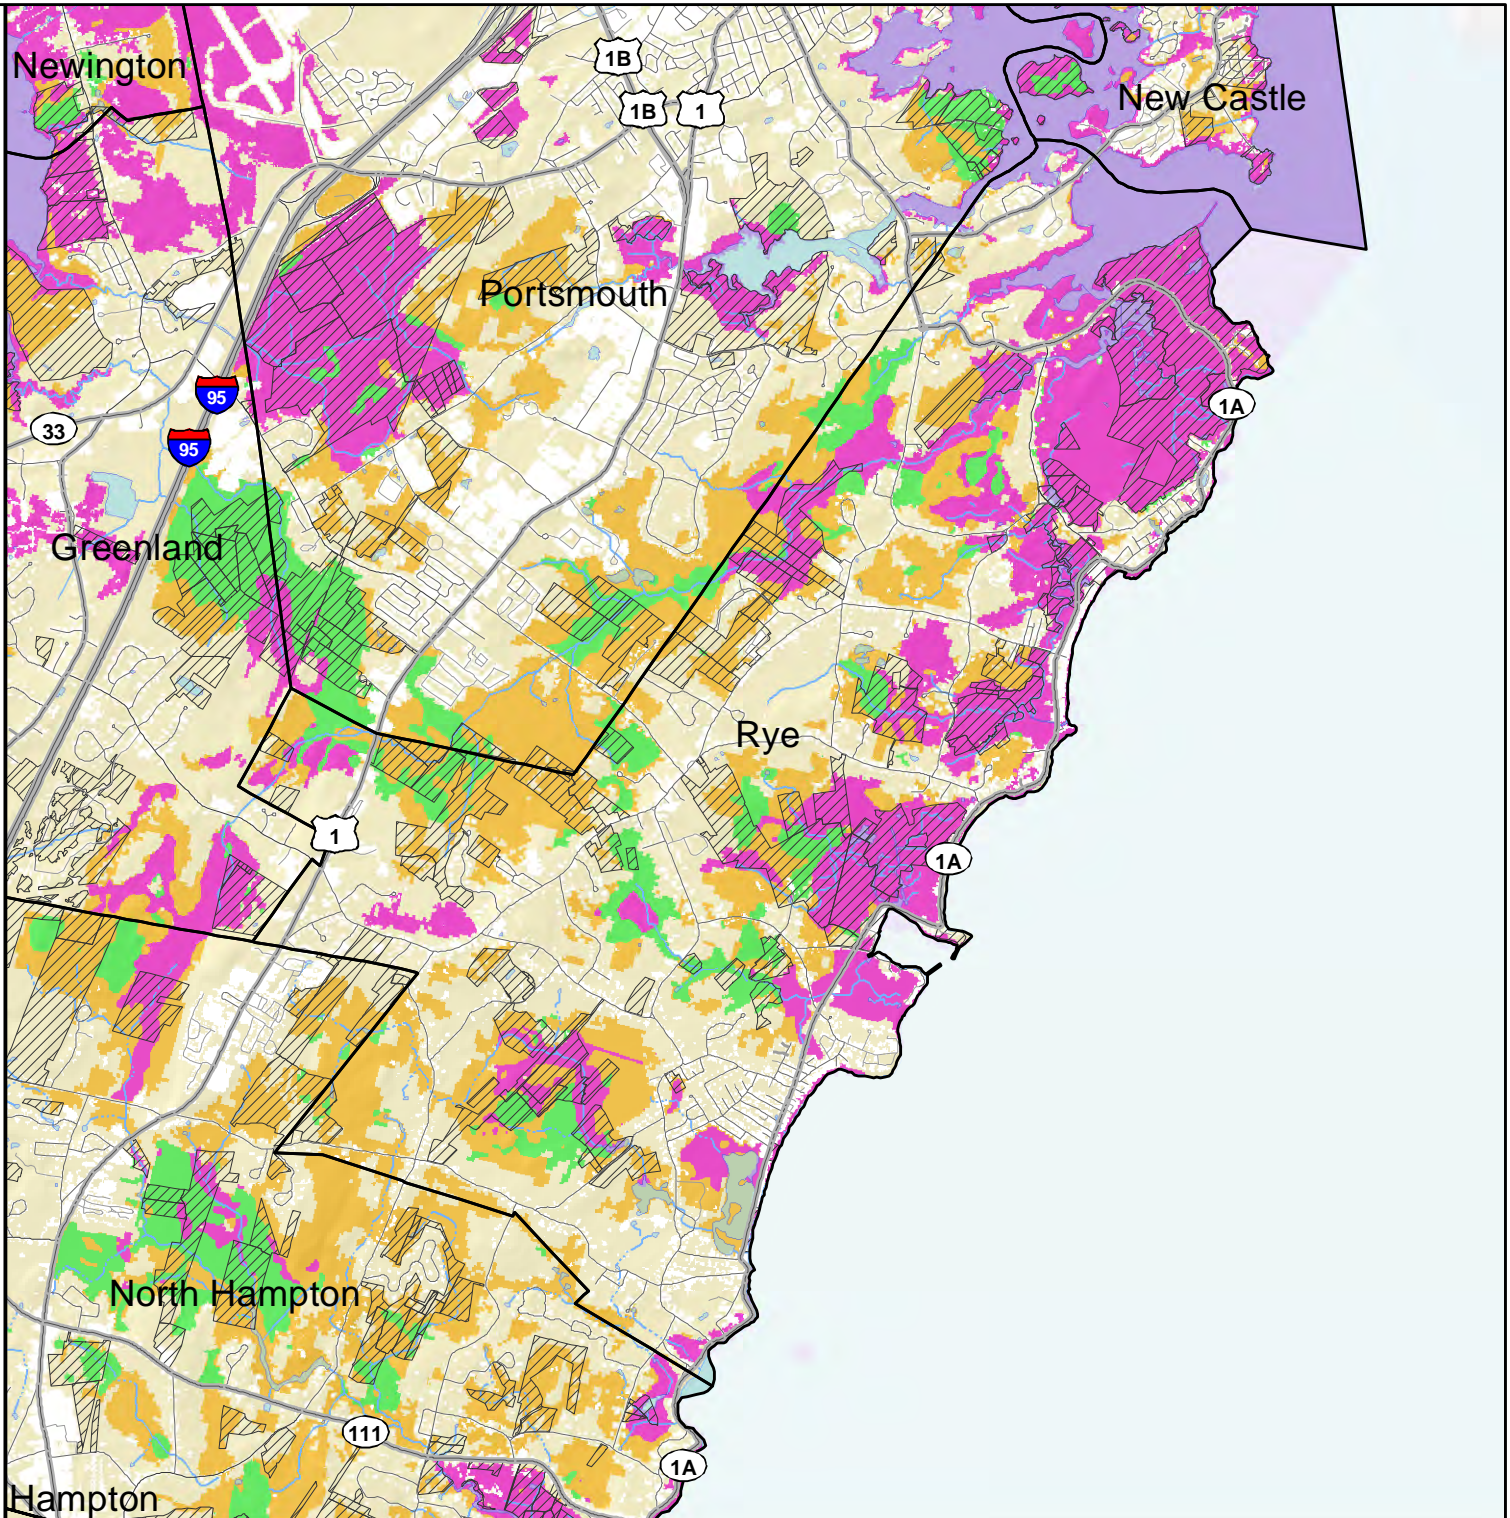

2020 HIGHEST RANKED WILDLIFE HABITAT BY ECOLOGICAL CONDITION

-  Highest Ranked Habitat in New Hampshire
-  Highest Ranked Habitat in the Biological Region
- Biological region = TNC ecoregional subsection for terrestrial habitats or Aquatic Resource Mitigation region for wetlands and floodplain forest.
-  Supporting Landscapes
-  Conservation or public

Base map data provided by NH GRANIT at UNH May 2020. Intended for planning use only.

Sept. 2015, spatial data Apr. 2020