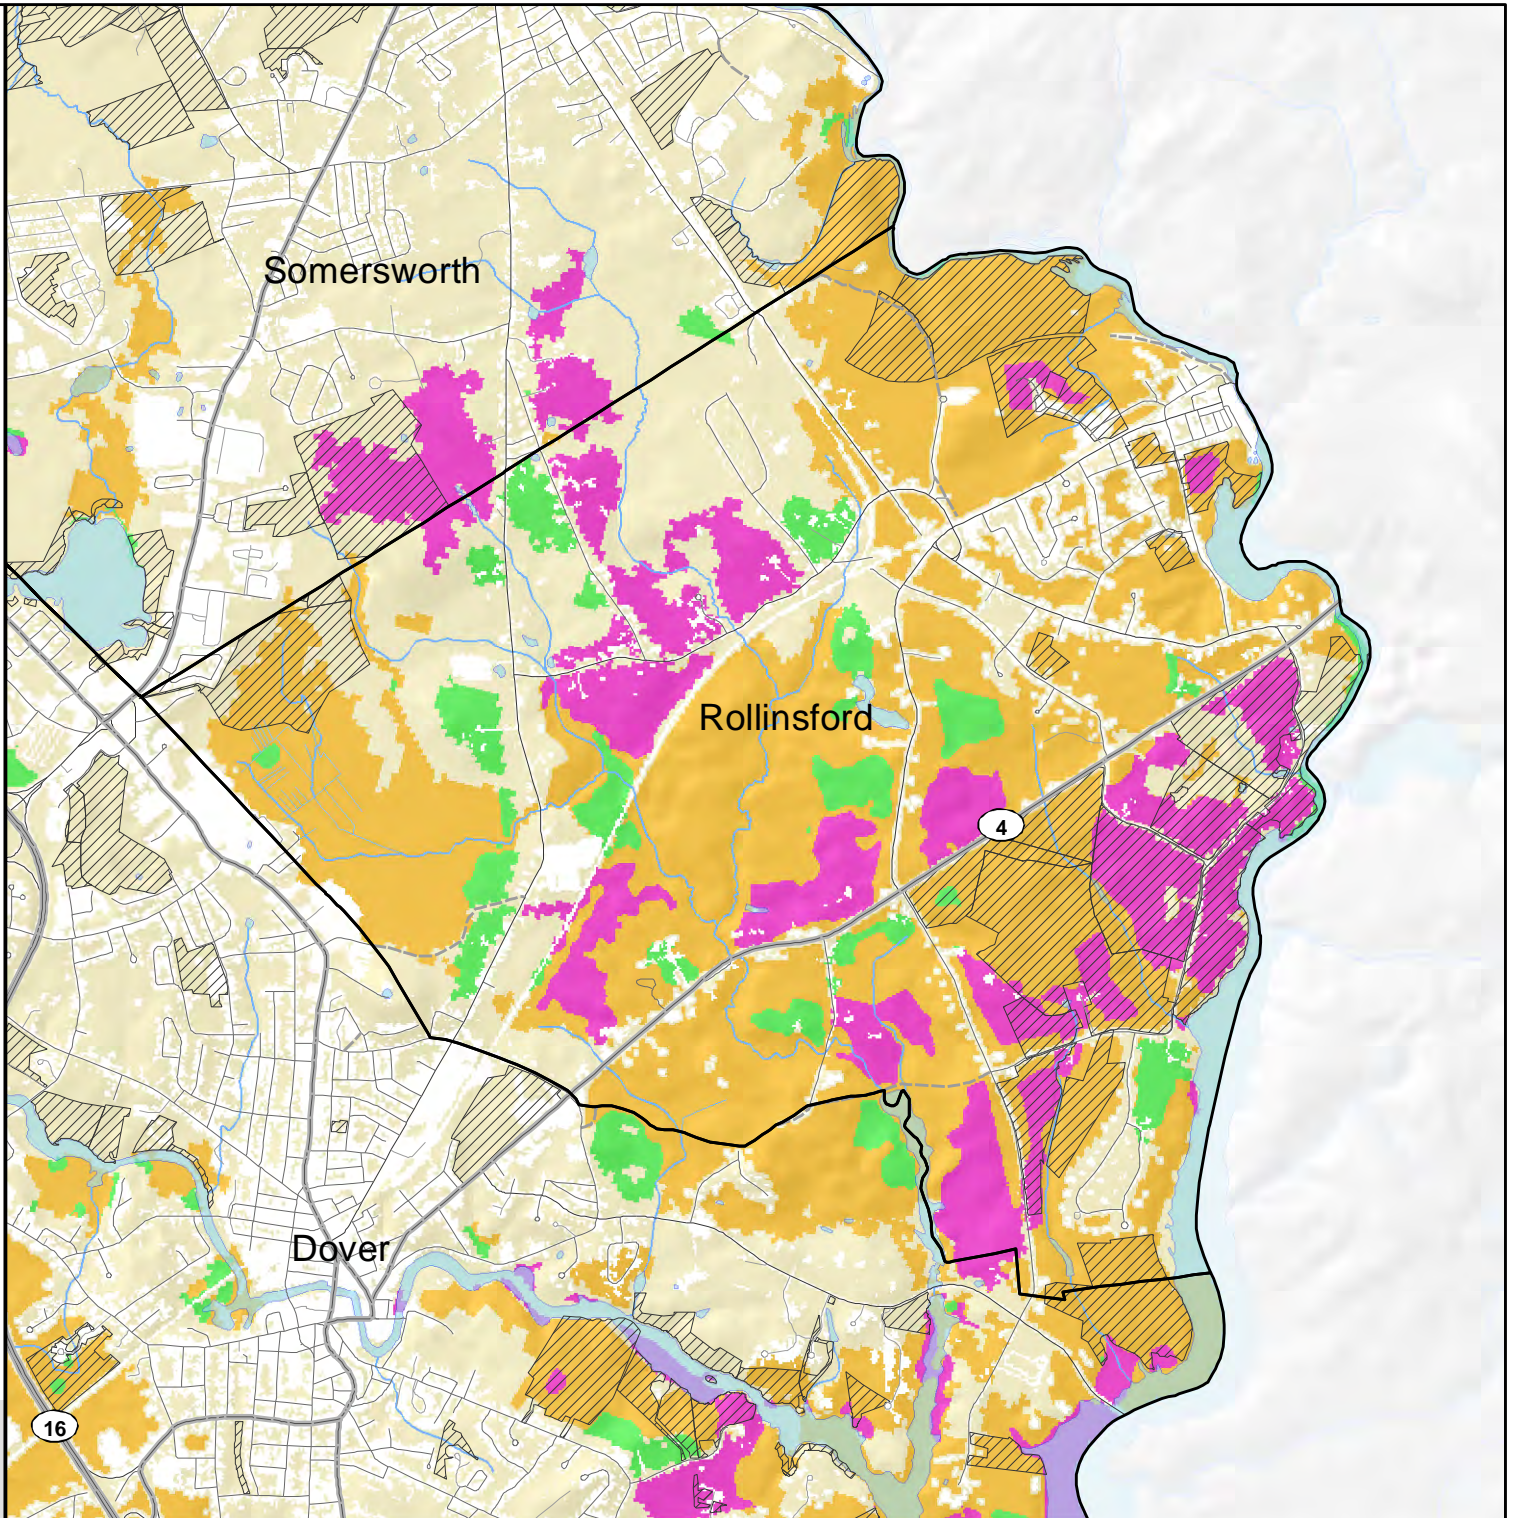

2020 HIGHEST RANKED WILDLIFE HABITAT BY ECOLOGICAL CONDITION

 Highest Ranked Habitat in New Hampshire

 Highest Ranked Habitat in the Biological Region

Biological region = TNC ecoregional subsection for terrestrial habitats or Aquatic Resource Mitigation region for wetlands and floodplain forest.

 Supporting Landscapes

 Conservation or public

Base map data provided by NH GRANIT at UNH May 2020. Intended for planning use only.

Sept. 2015, spatial data Apr. 2020

0 0.9 1.8 Kilometers

0 0.65 1.3 Miles