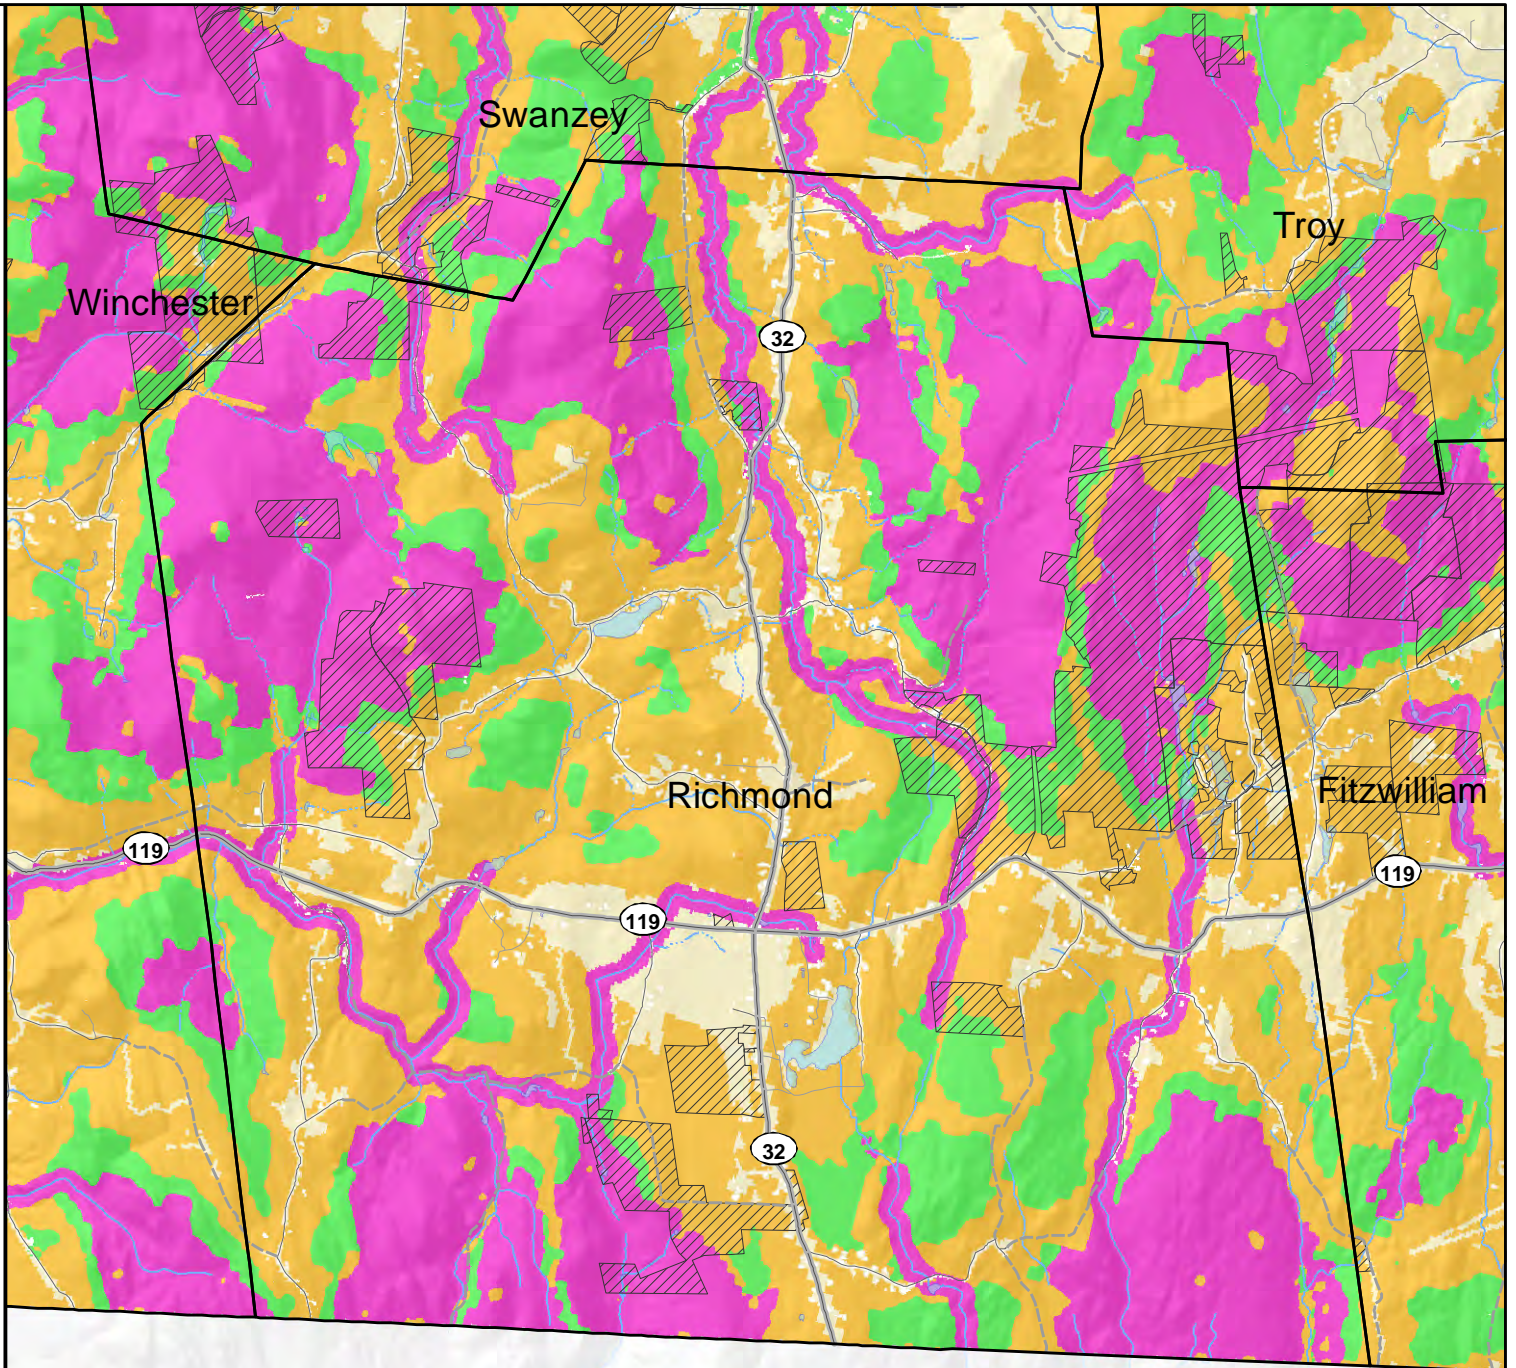

2020 HIGHEST RANKED WILDLIFE HABITAT BY ECOLOGICAL CONDITION

-  Highest Ranked Habitat in New Hampshire
-  Highest Ranked Habitat in the Biological Region
- Biological region = TNC ecoregional subsection for terrestrial habitats or Aquatic Resource Mitigation region for wetlands and floodplain forest.
-  Supporting Landscapes
-  Conservation or public

Base map data provided by NH GRANIT at UNH May 2020. Intended for planning use only.

0 1.5 3 Kilometers

0 1 2 Miles