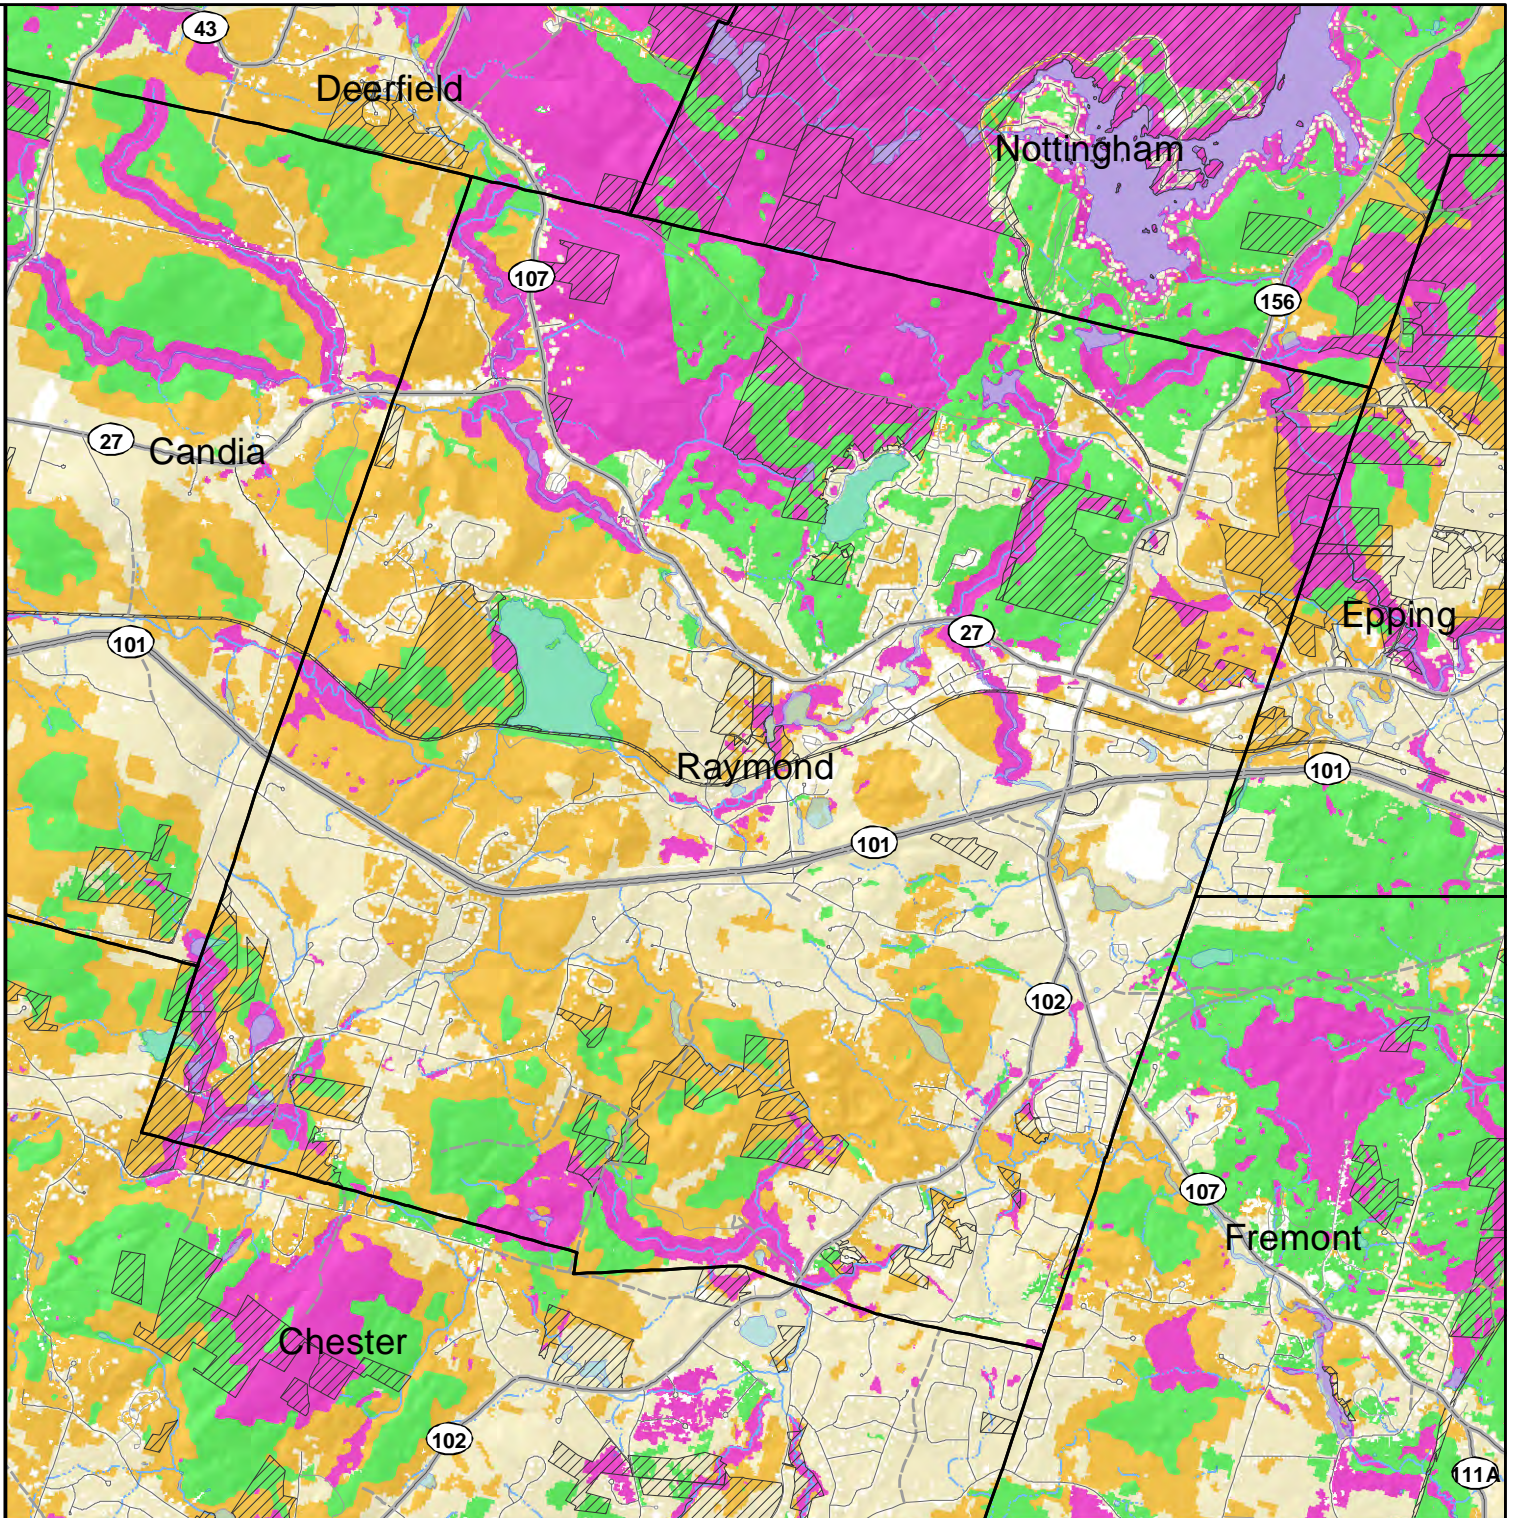

# 2020 HIGHEST RANKED WILDLIFE HABITAT BY ECOLOGICAL CONDITION

-  Highest Ranked Habitat in New Hampshire
-  Highest Ranked Habitat in the Biological Region
- Biological region = TNC ecoregional subsection for terrestrial habitats or Aquatic Resource Mitigation region for wetlands and floodplain forest.
-  Supporting Landscapes
-  Conservation or public

Base map data provided by NH GRANIT at UNH May 2020. Intended for planning use only.

Sept. 2015, spatial data Apr. 2020

0 1.5 3 Kilometers

0 1 2 Miles