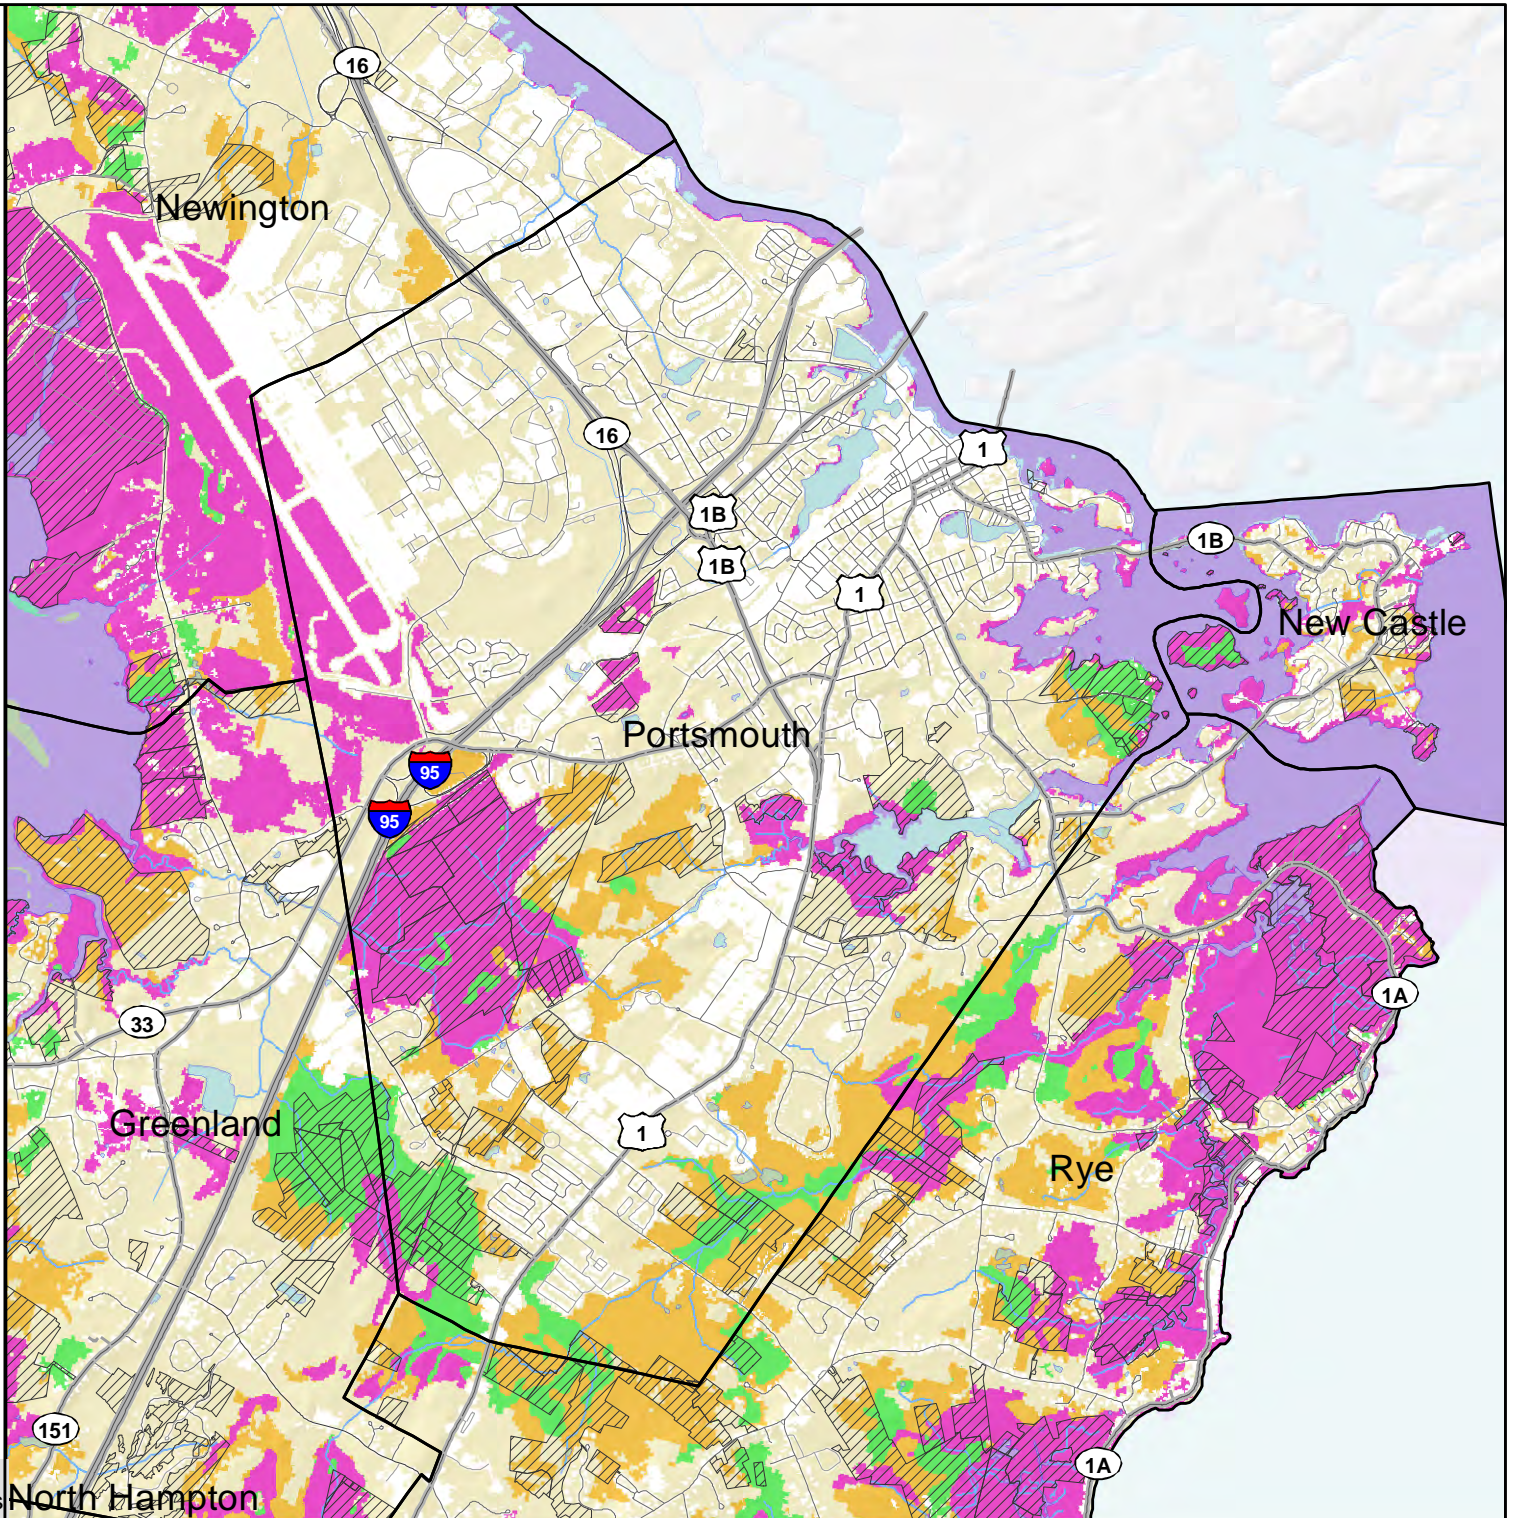

# 2020 HIGHEST RANKED WILDLIFE HABITAT BY ECOLOGICAL CONDITION

-  Highest Ranked Habitat in New Hampshire
-  Highest Ranked Habitat in the Biological Region
- Biological region = TNC ecoregional subsection for terrestrial habitats or Aquatic Resource Mitigation region for wetlands and floodplain forest.
-  Supporting Landscapes
-  Conservation or public

Base map data provided by NH GRANIT at UNH May 2020. Intended for planning use only.

Sept. 2015, spatial data Apr. 2020

0 1 2 Kilometers

0 1 2 Miles