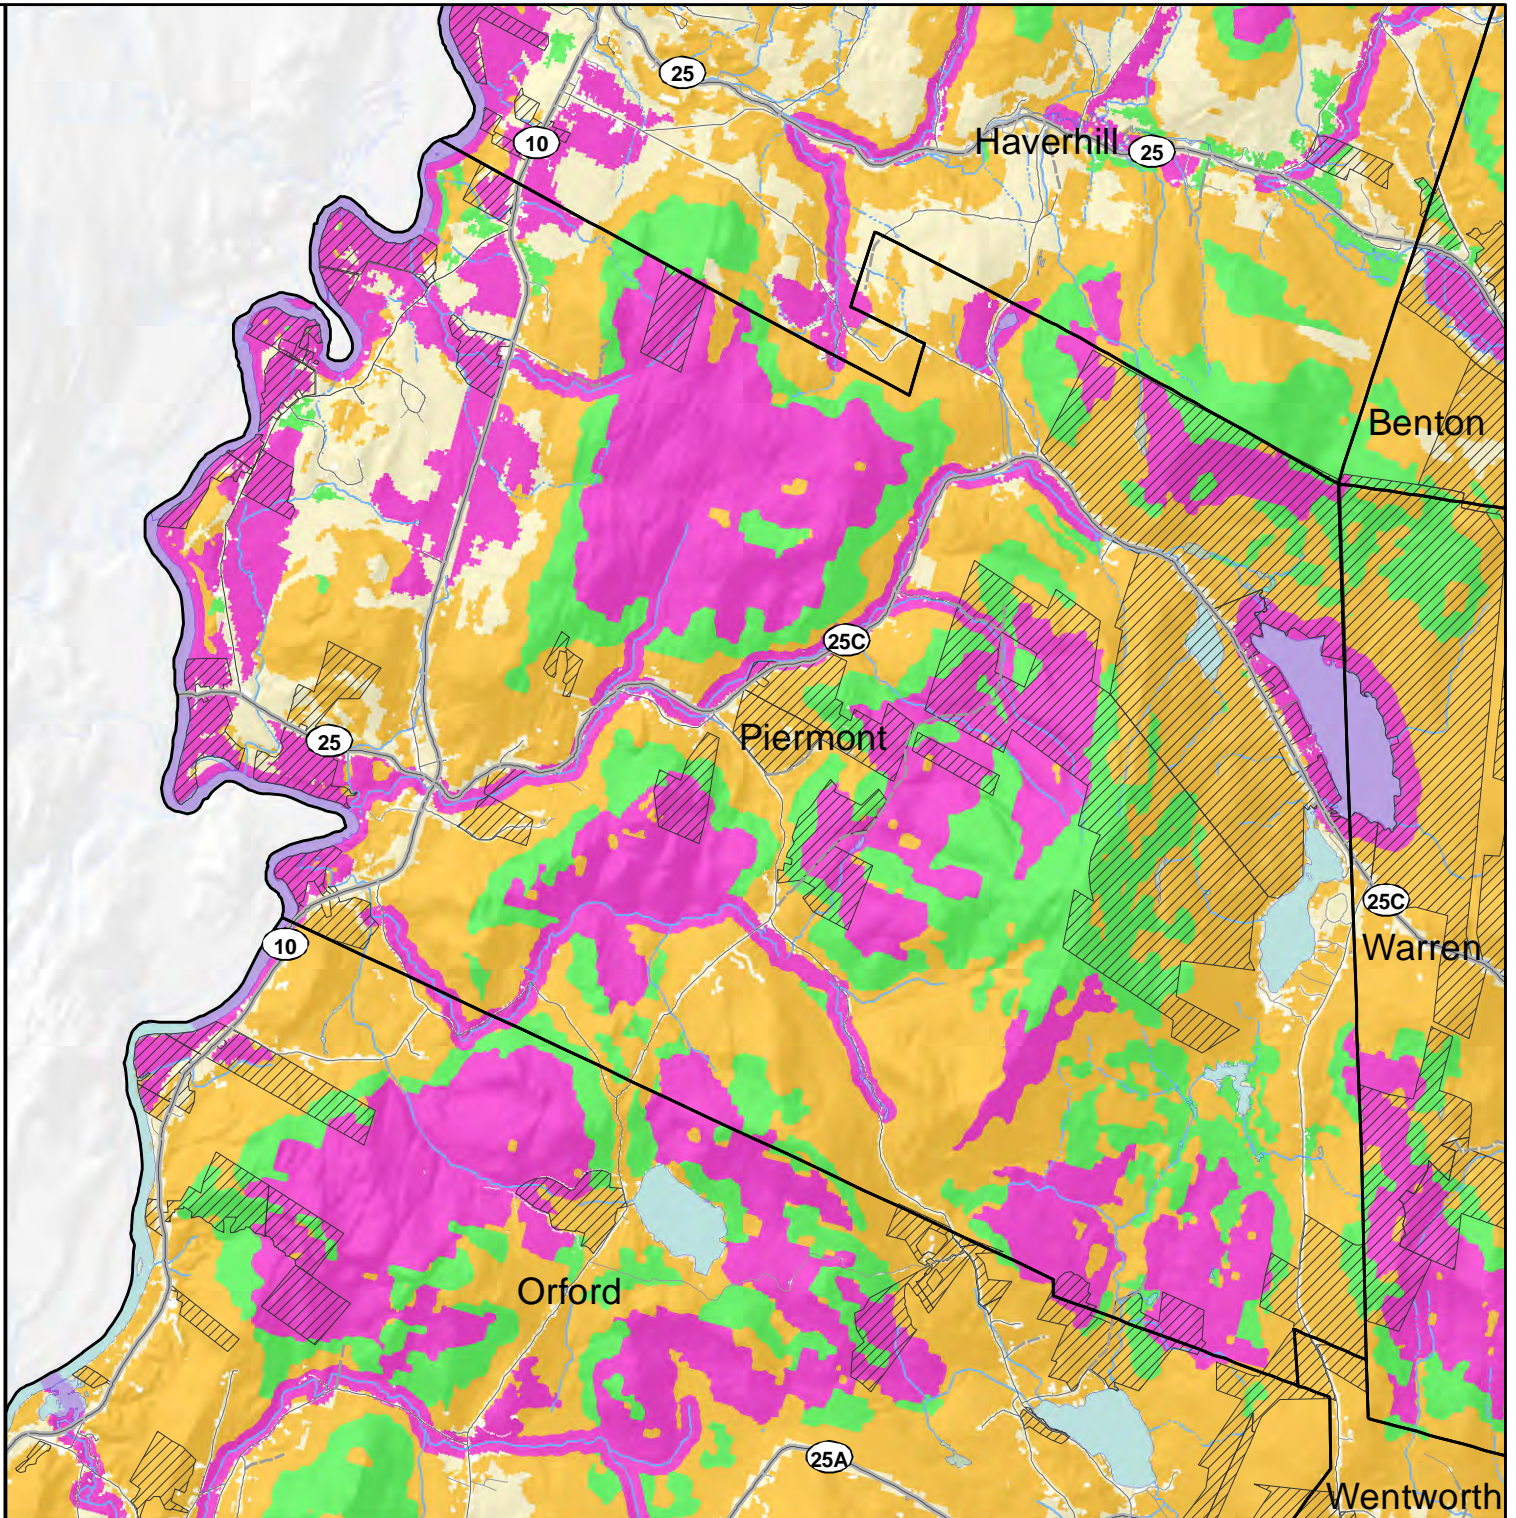

2020 HIGHEST RANKED WILDLIFE HABITAT BY ECOLOGICAL CONDITION

-  Highest Ranked Habitat in New Hampshire
-  Highest Ranked Habitat in the Biological Region
- Biological region = TNC ecoregional subsection for terrestrial habitats or Aquatic Resource Mitigation region for wetlands and floodplain forest.
-  Supporting Landscapes
-  Conservation or public

Base map data provided by NH GRANIT at UNH May 2020. Intended for planning use only.

Sept. 2015, spatial data Apr. 2020

0 1.5 3 Kilometers

0 1 2 Miles