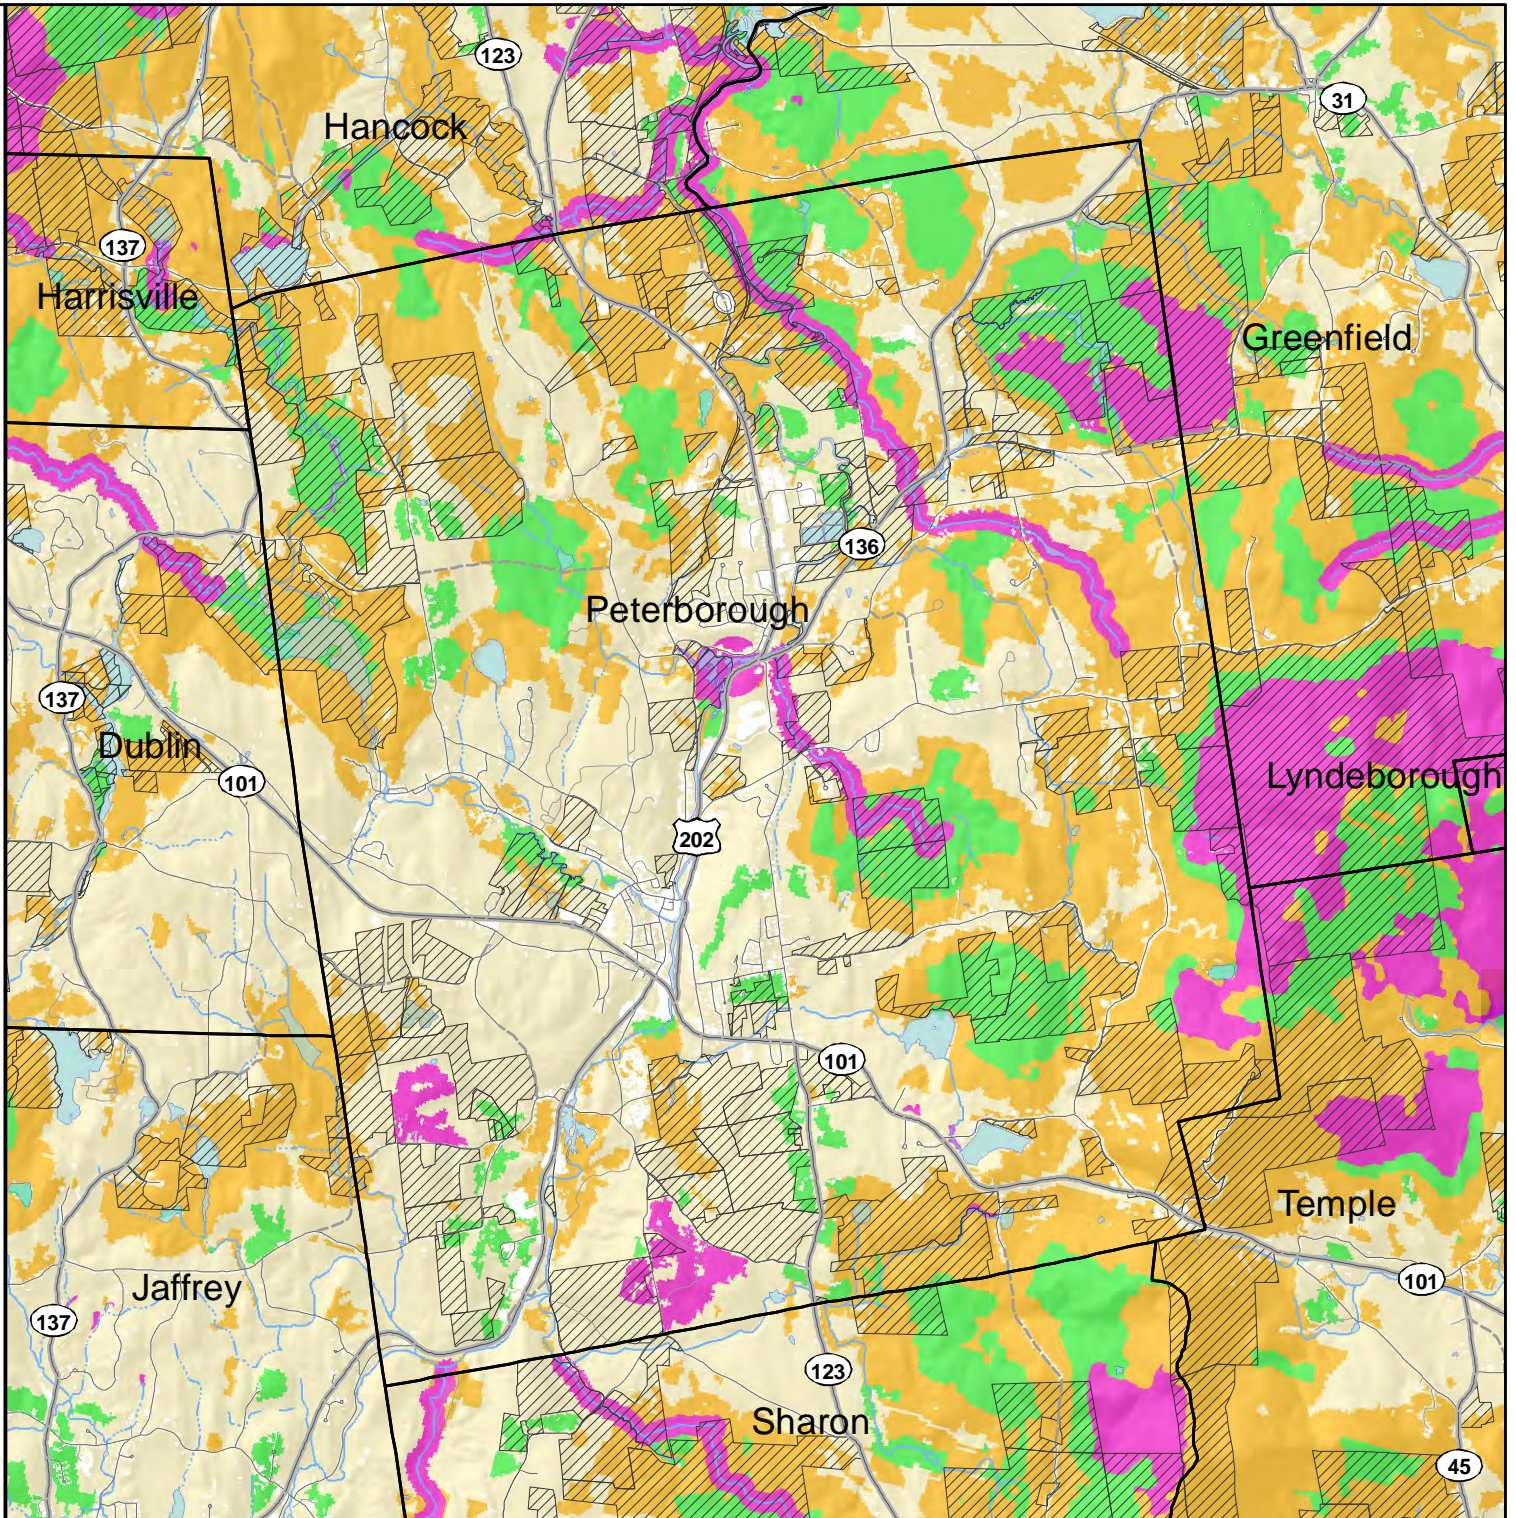

2020 HIGHEST RANKED WILDLIFE HABITAT BY ECOLOGICAL CONDITION

-  Highest Ranked Habitat in New Hampshire
-  Highest Ranked Habitat in the Biological Region
- Biological region = TNC ecoregional subsection for terrestrial habitats or Aquatic Resource Mitigation region for wetlands and floodplain forest.
-  Supporting Landscapes
-  Conservation or public

Base map data provided by NH GRANIT at UNH May 2020. Intended for planning use only.

Sept. 2015, spatial data Apr. 2020