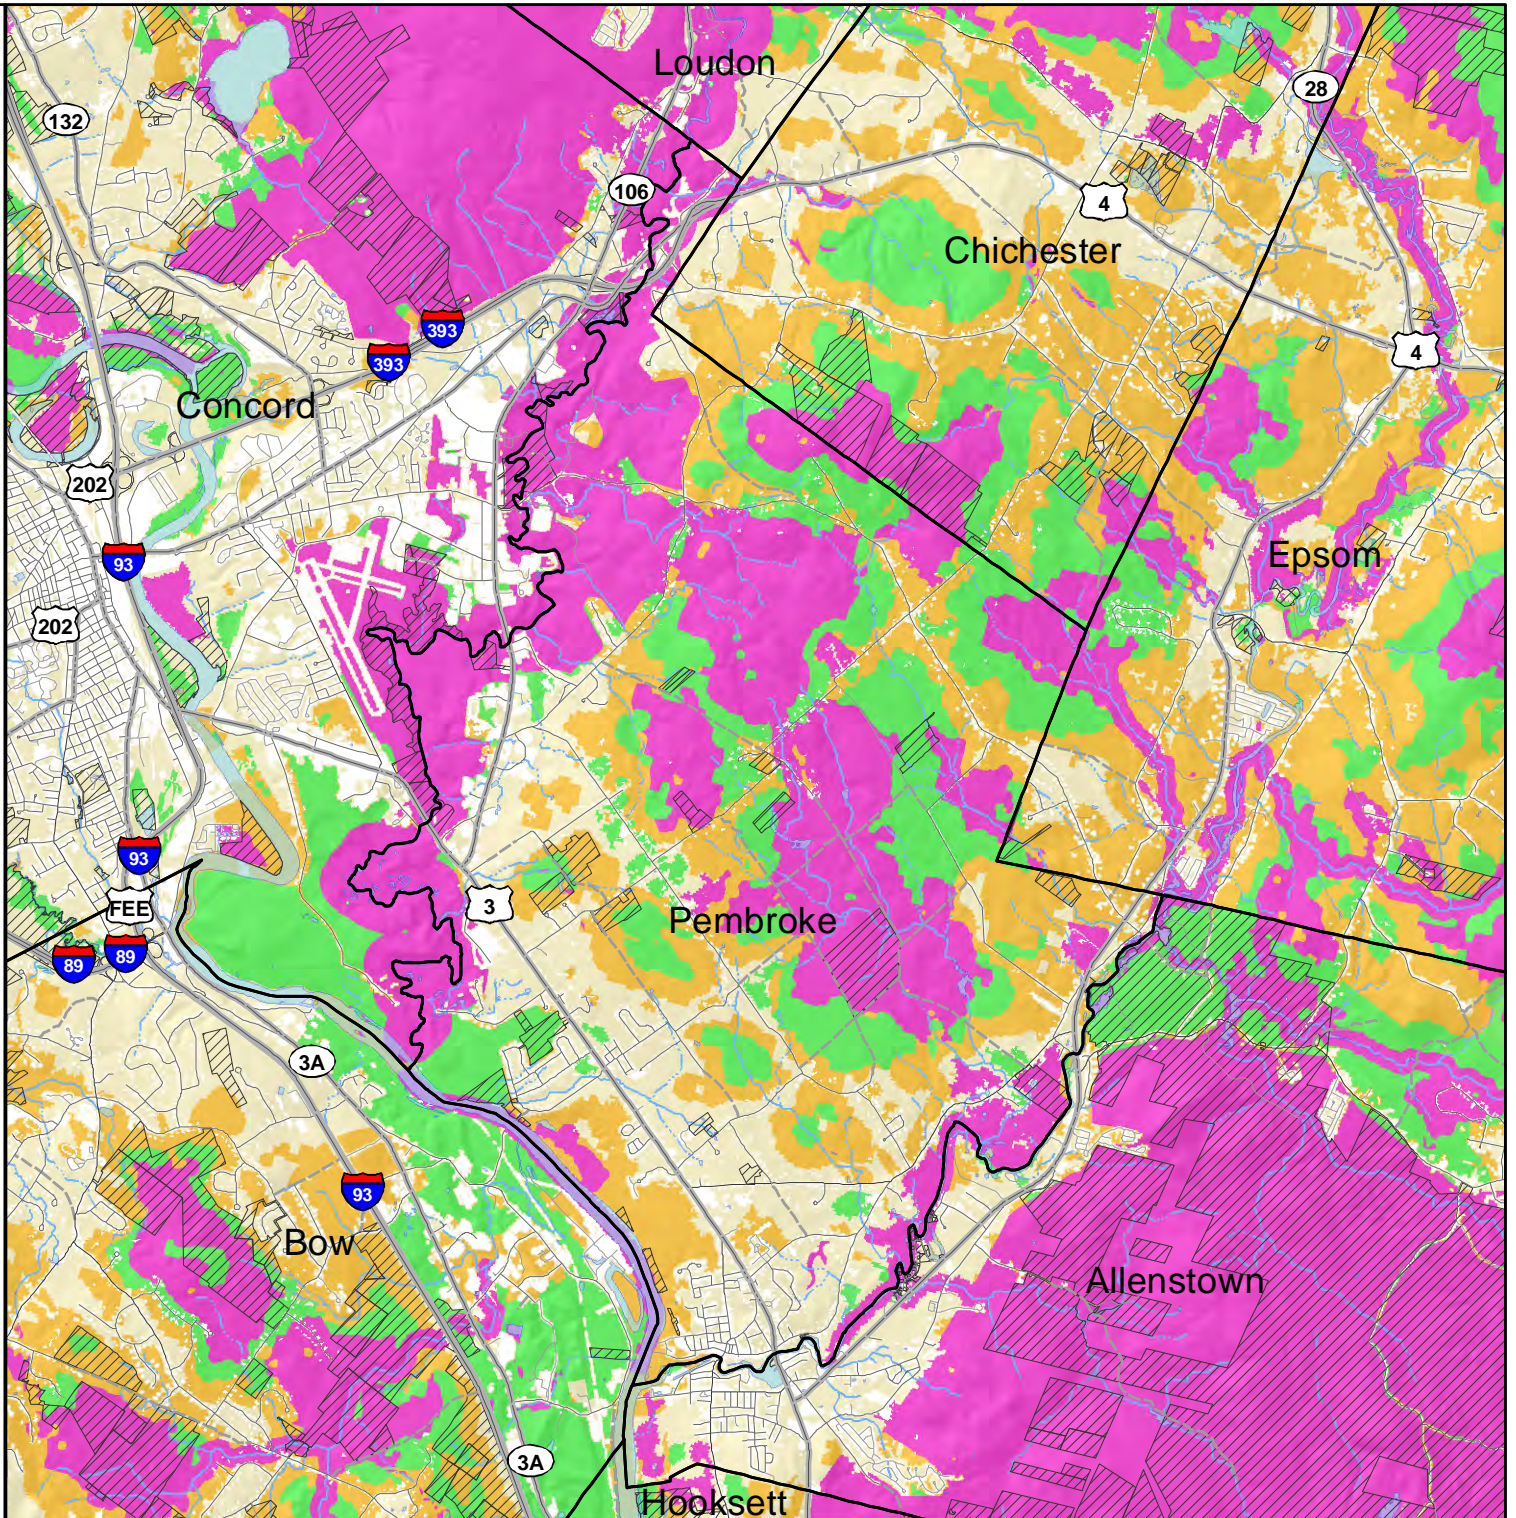

2020 HIGHEST RANKED WILDLIFE HABITAT BY ECOLOGICAL CONDITION

-  Highest Ranked Habitat in New Hampshire
-  Highest Ranked Habitat in the Biological Region
- Biological region = TNC ecoregional subsection for terrestrial habitats or Aquatic Resource Mitigation region for wetlands and floodplain forest.
-  Supporting Landscapes
-  Conservation or public

Base map data provided by NH GRANIT at UNH May 2020. Intended for planning use only.

Sept. 2015, spatial data Apr. 2020