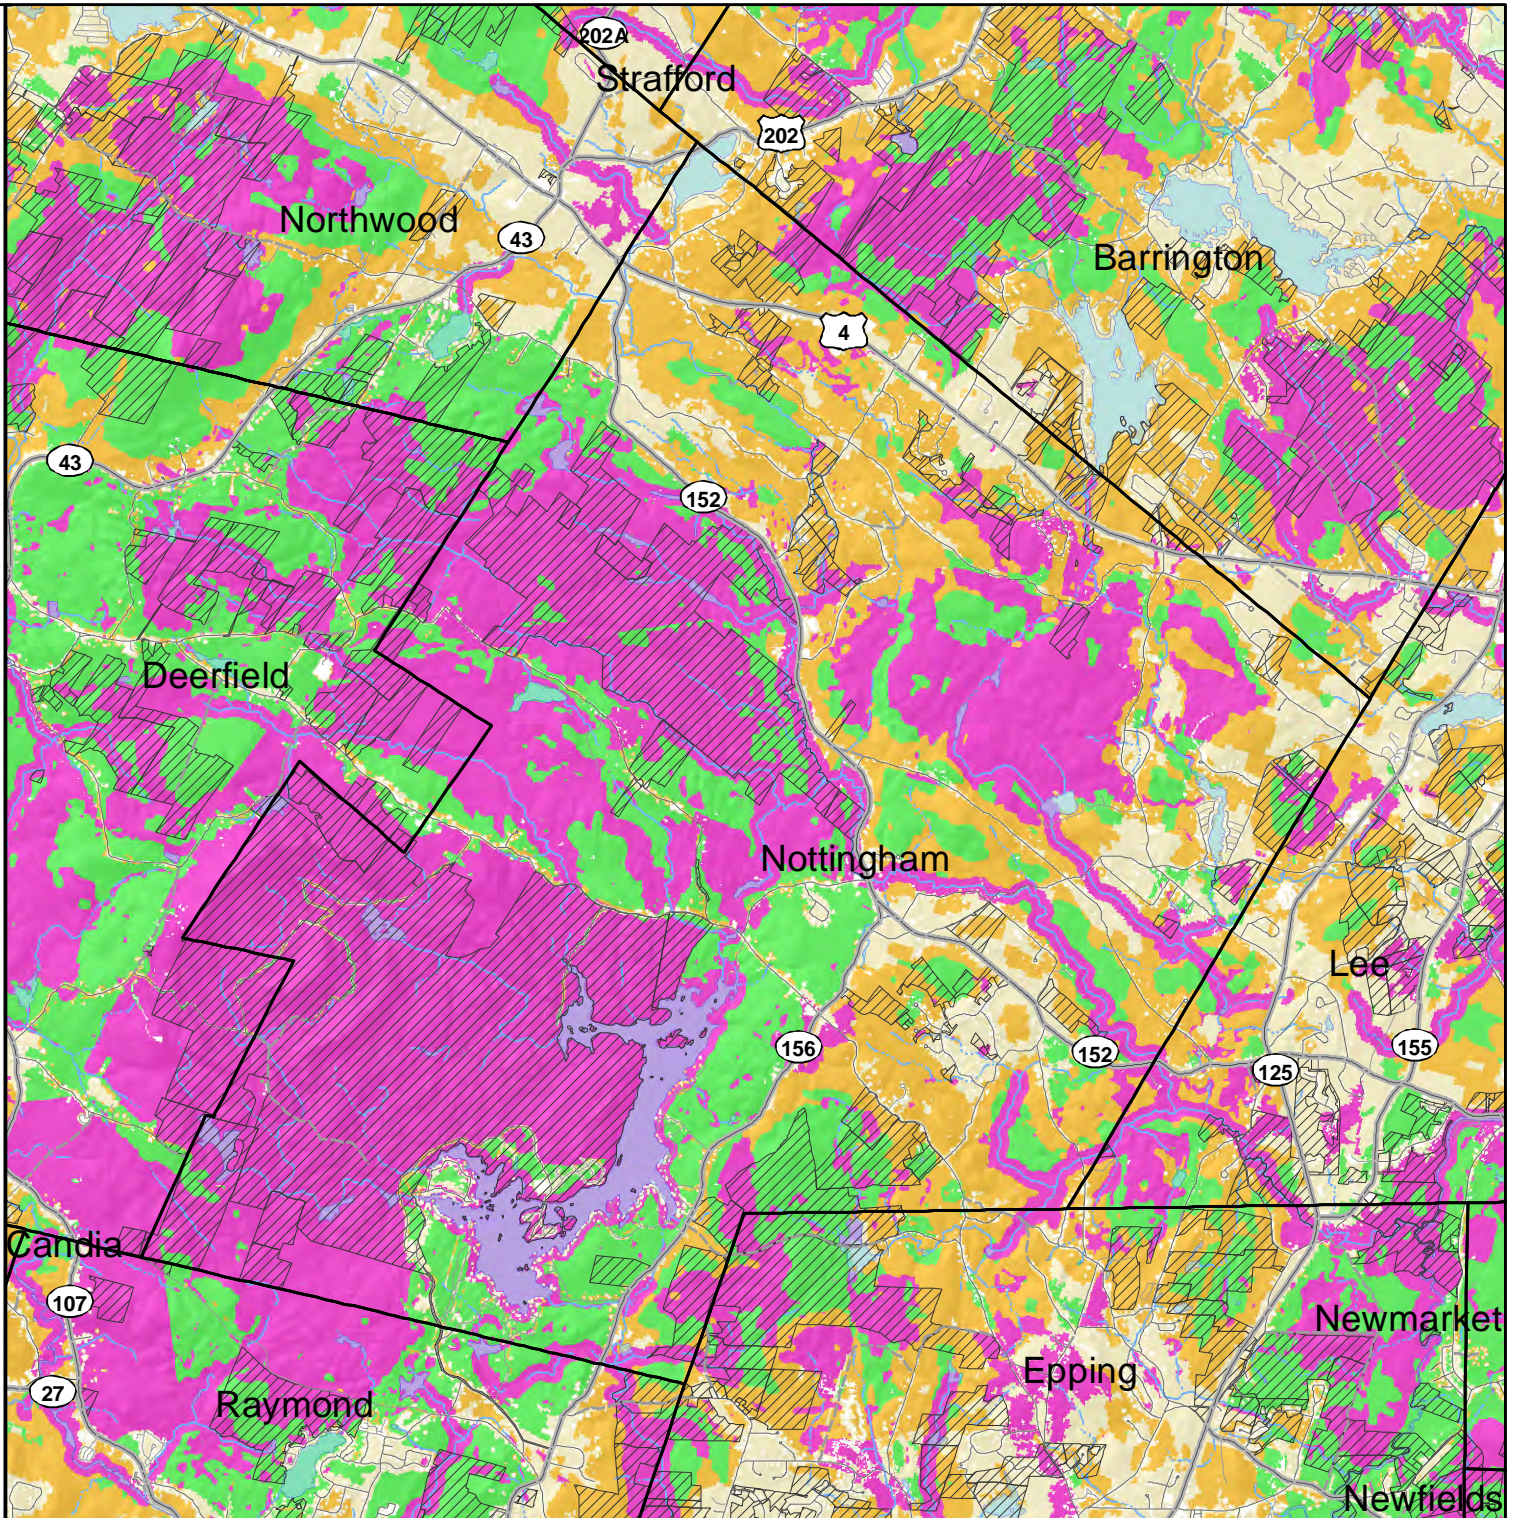

2020 HIGHEST RANKED WILDLIFE HABITAT BY ECOLOGICAL CONDITION

- Highest Ranked Habitat in New Hampshire
- Highest Ranked Habitat in the Biological Region
- Biological region = TNC ecoregional subsection for terrestrial habitats or Aquatic Resource Mitigation region for wetlands and floodplain forest.
- Supporting Landscapes
- Conservation or public

Base map data provided by NH GRANIT at UNH May 2020. Intended for planning use only.

Sept. 2015, spatial data Apr. 2020

0 2 4 Kilometers

0 1.5 3 Miles