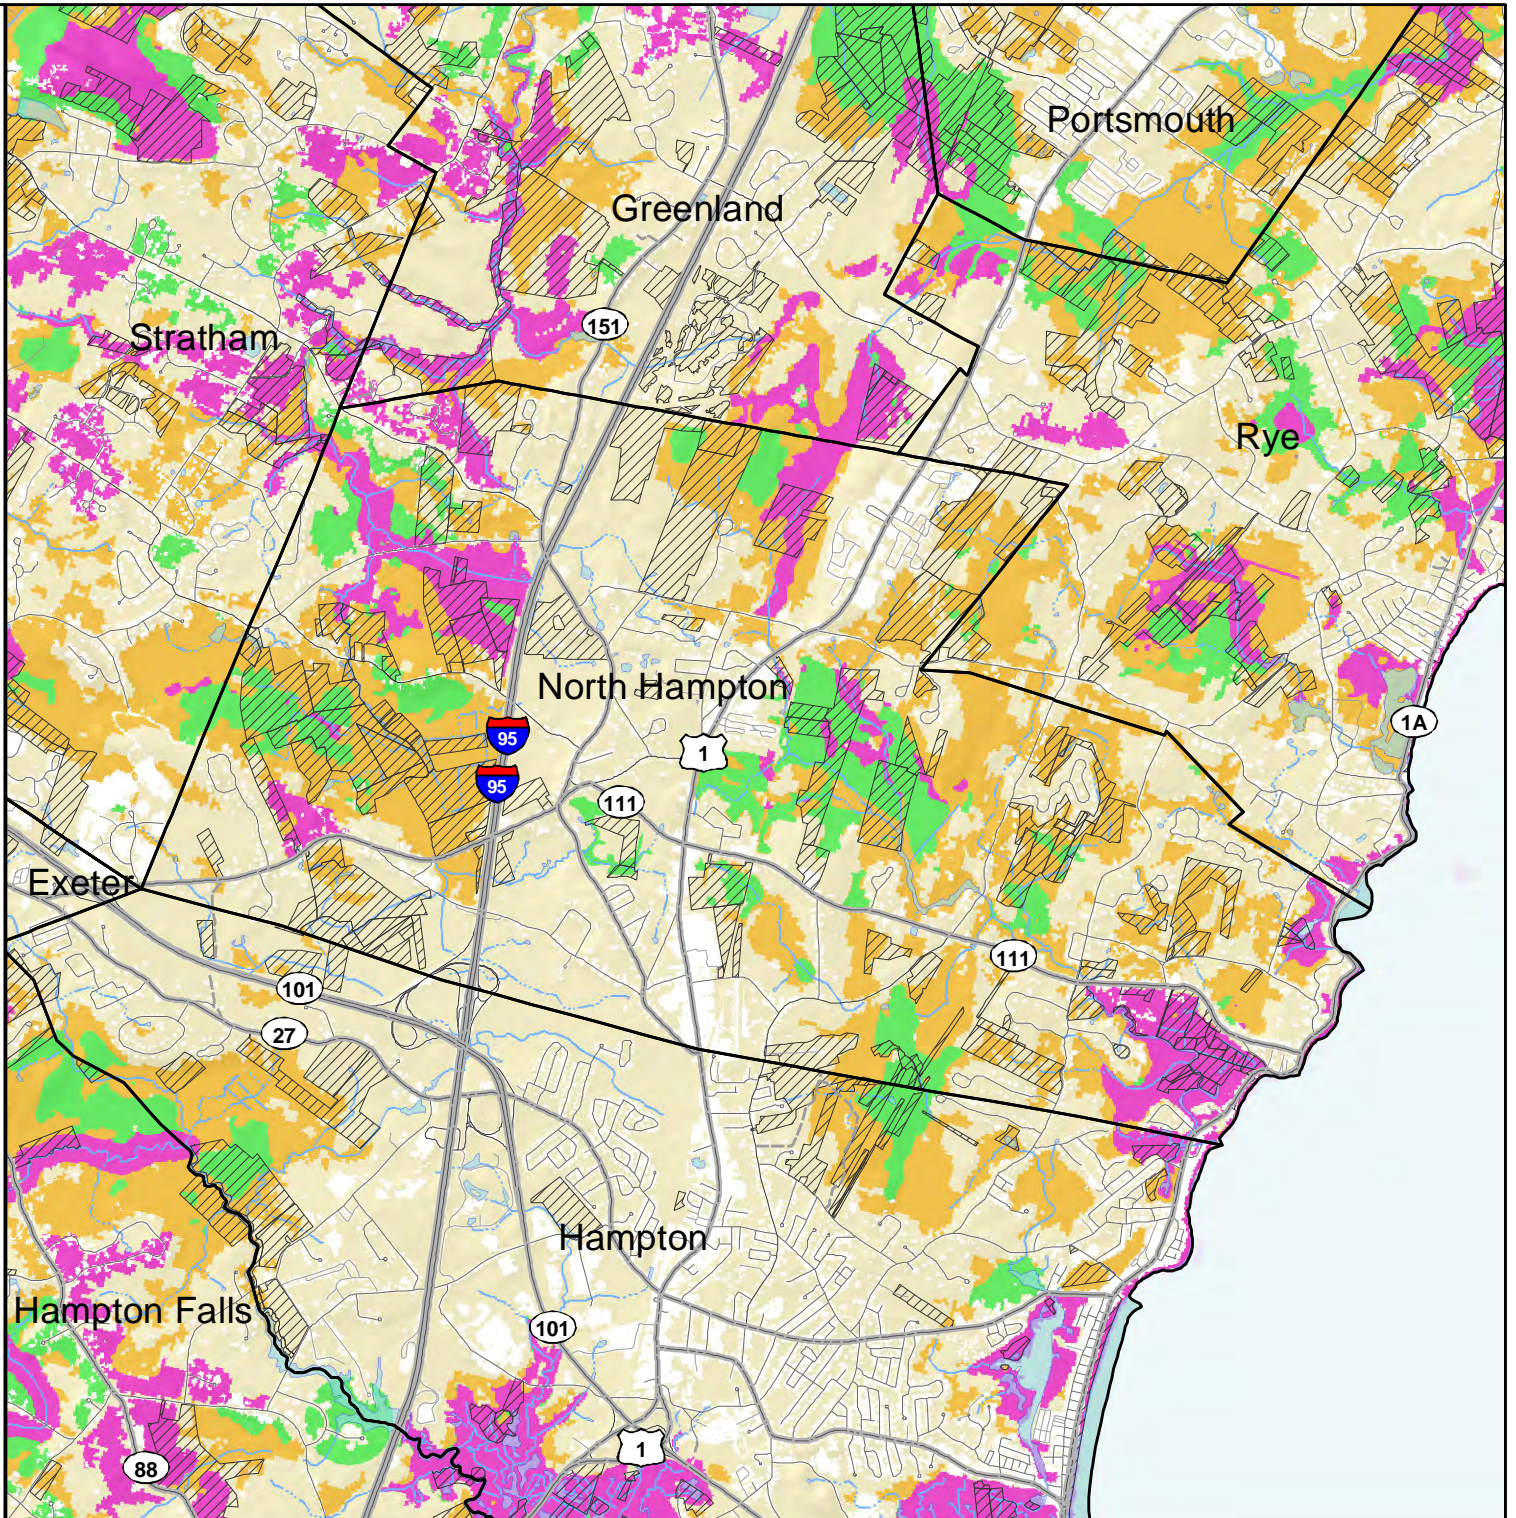

2020 HIGHEST RANKED WILDLIFE HABITAT BY ECOLOGICAL CONDITION

-  Highest Ranked Habitat in New Hampshire
-  Highest Ranked Habitat in the Biological Region
- Biological region = TNC ecoregional subsection for terrestrial habitats or Aquatic Resource Mitigation region for wetlands and floodplain forest.
-  Supporting Landscapes
-  Conservation or public

Base map data provided by NH GRANIT at UNH May 2020. Intended for planning use only.

Sept. 2015, spatial data Apr. 2020

0 1 2 Kilometers

0 1 2 Miles