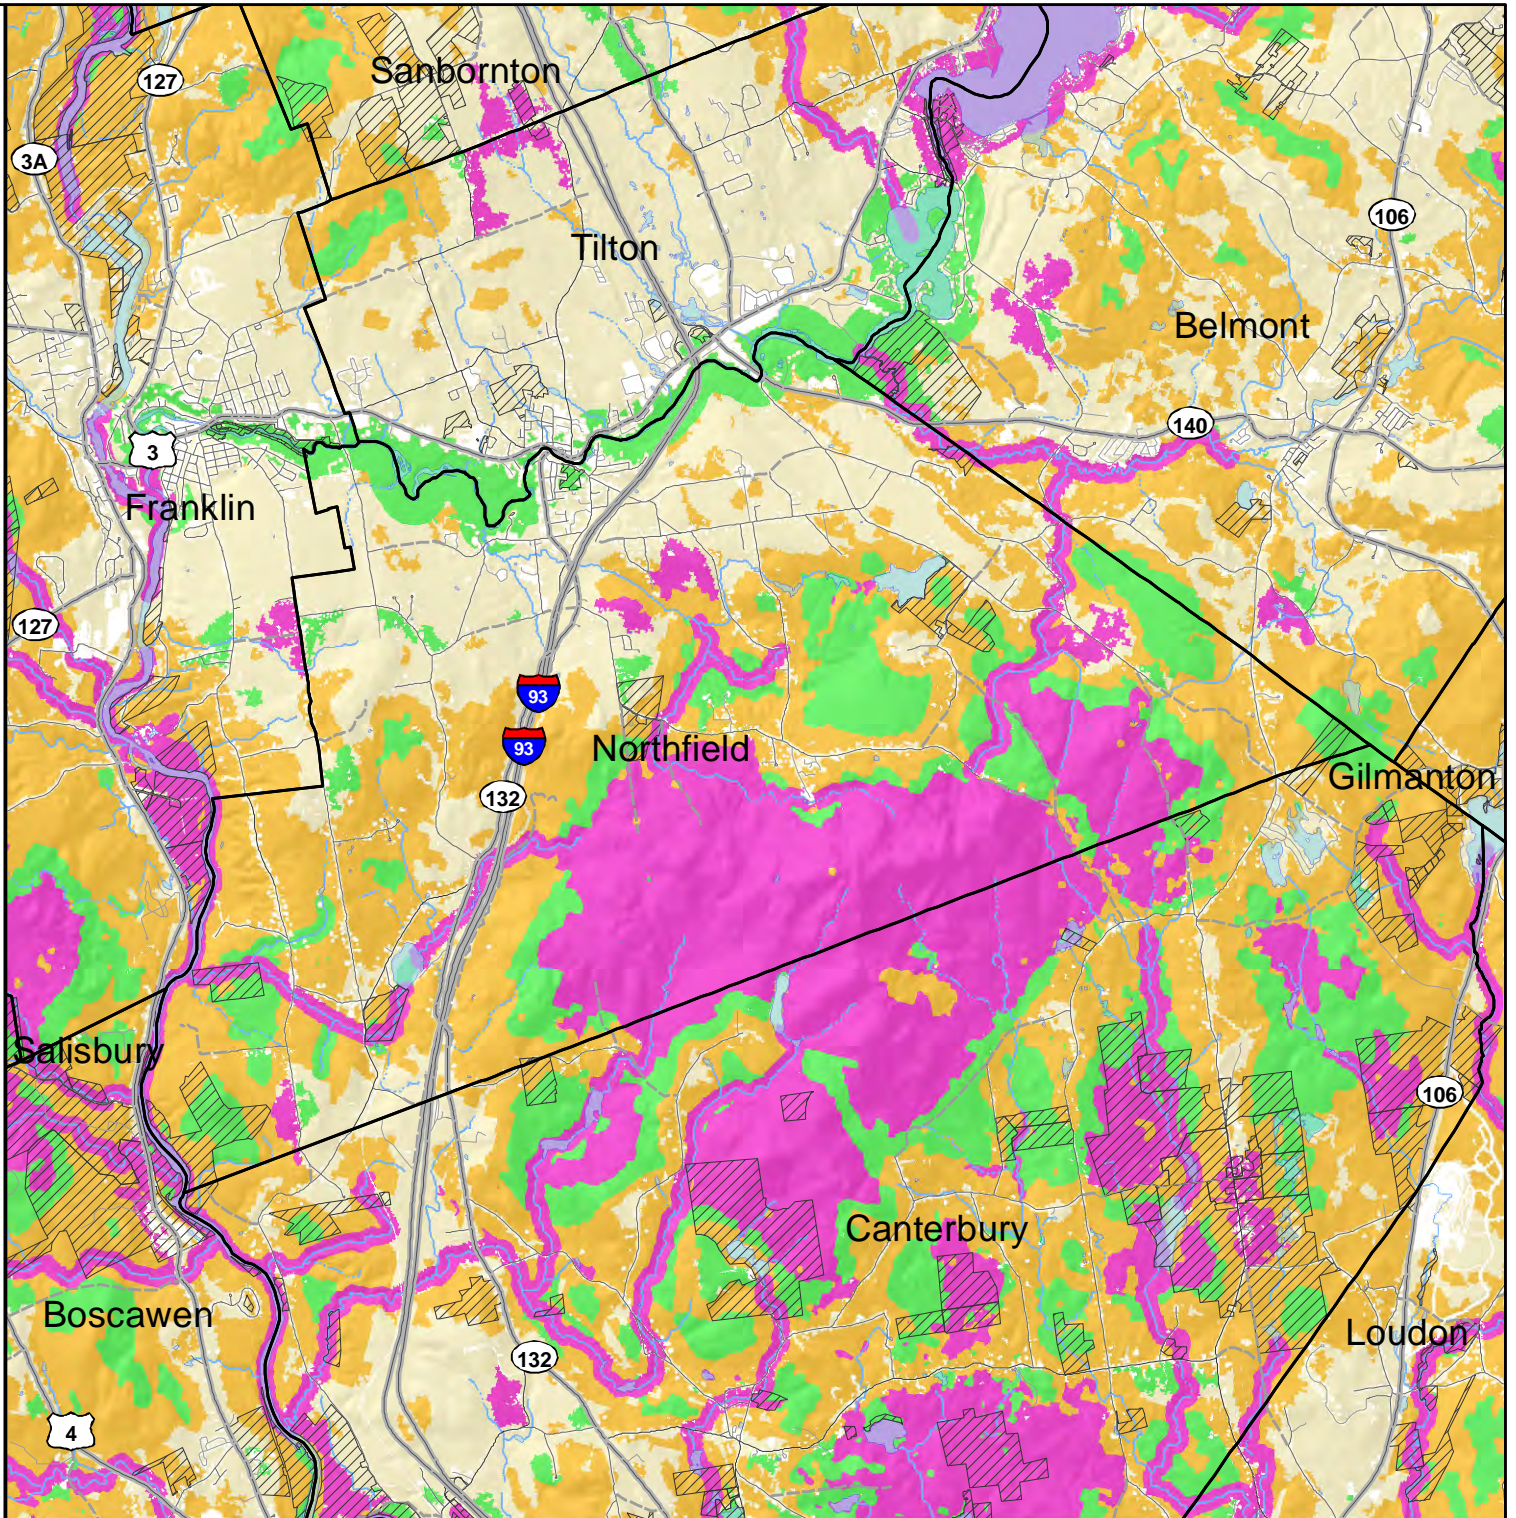

2020 HIGHEST RANKED WILDLIFE HABITAT BY ECOLOGICAL CONDITION

-  Highest Ranked Habitat in New Hampshire
-  Highest Ranked Habitat in the Biological Region
- Biological region = TNC ecoregional subsection for terrestrial habitats or Aquatic Resource Mitigation region for wetlands and floodplain forest.
-  Supporting Landscapes
-  Conservation or public

Base map data provided by NH GRANIT at UNH May 2020. Intended for planning use only.

Sept. 2015, spatial data Apr. 2020