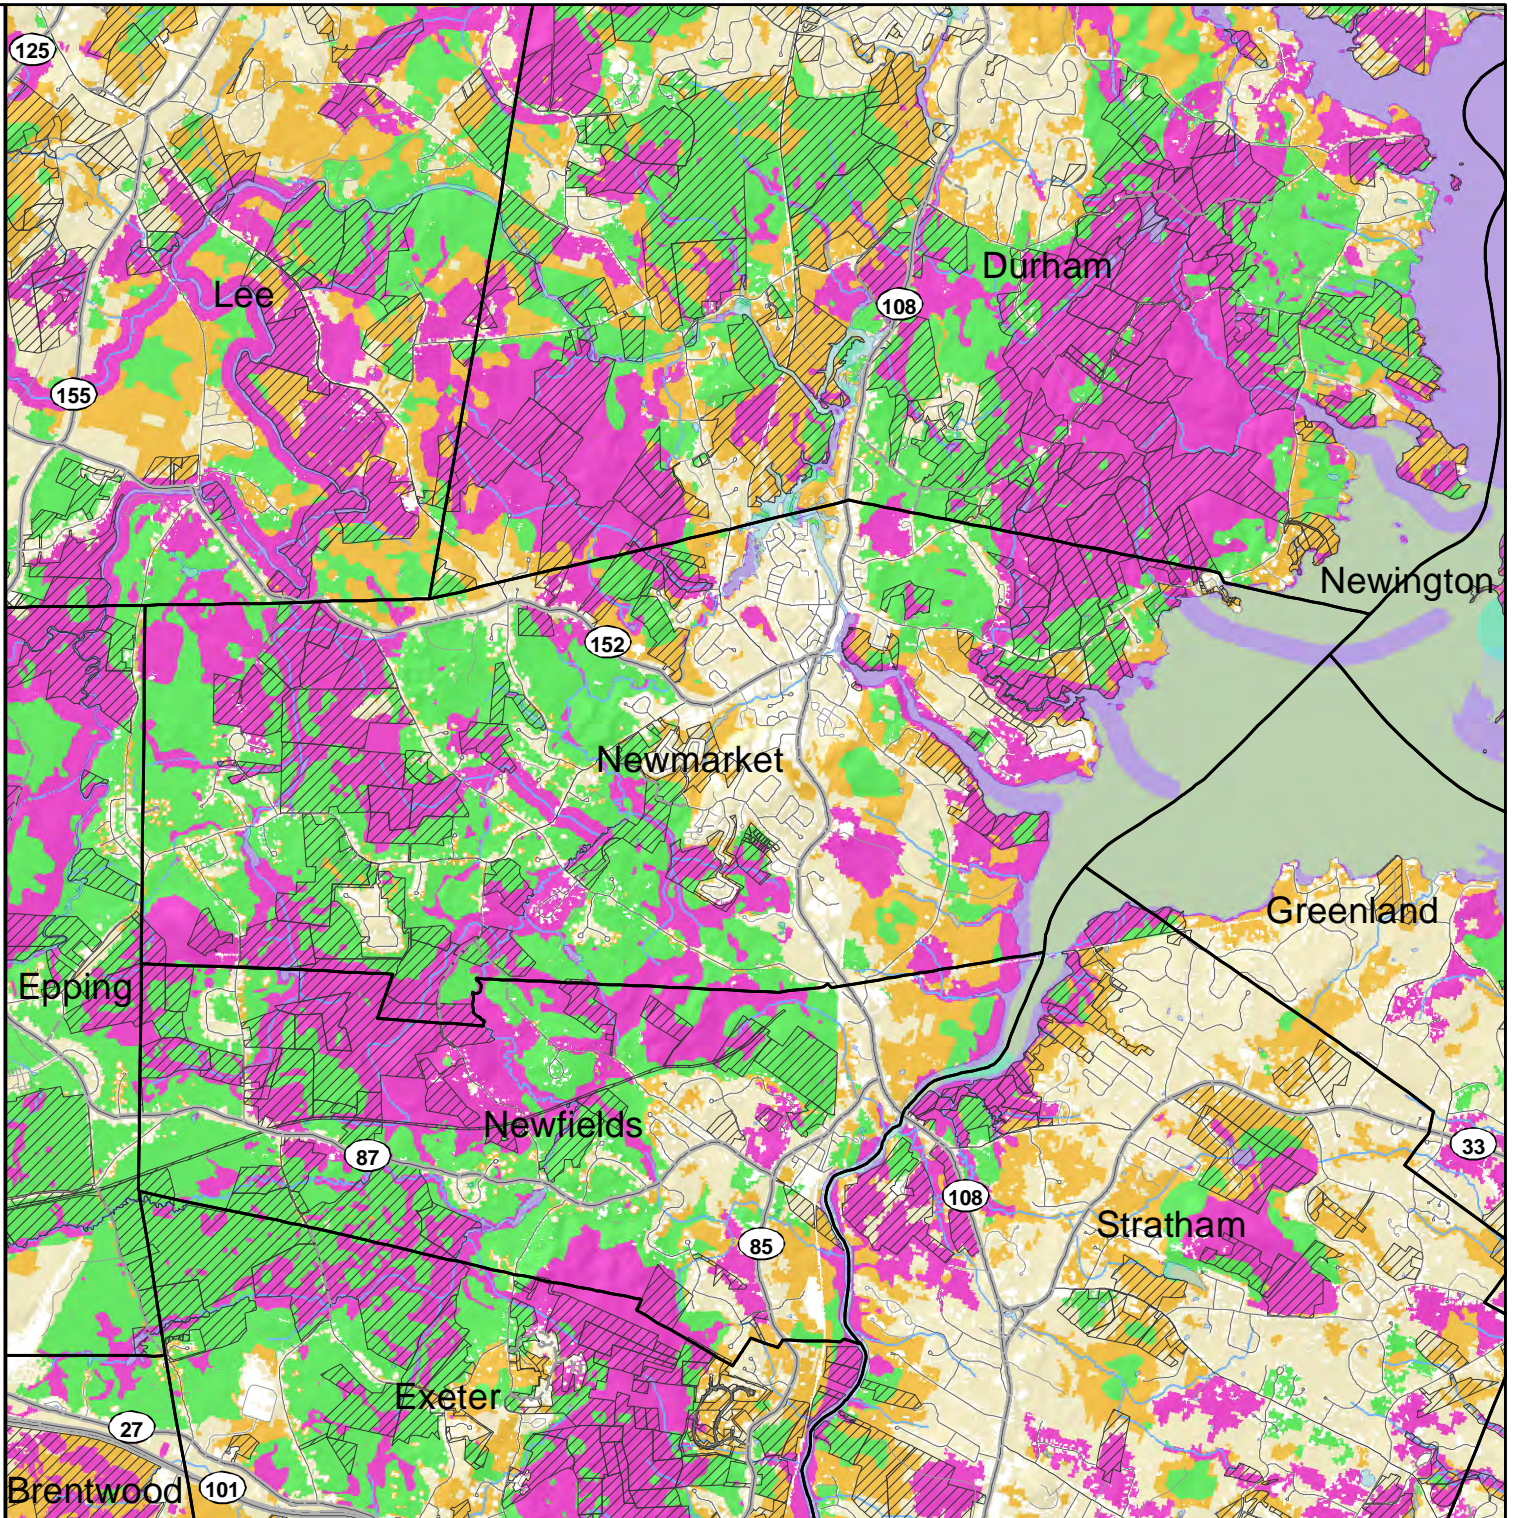

2020 HIGHEST RANKED WILDLIFE HABITAT BY ECOLOGICAL CONDITION

-  Highest Ranked Habitat in New Hampshire
-  Highest Ranked Habitat in the Biological Region
- Biological region = TNC ecoregional subsection for terrestrial habitats or Aquatic Resource Mitigation region for wetlands and floodplain forest.
-  Supporting Landscapes
-  Conservation or public

Base map data provided by NH GRANIT at UNH May 2020. Intended for planning use only.

Sept. 2015, spatial data Apr. 2020

0 1.5 3 Kilometers

0 1 2 Miles