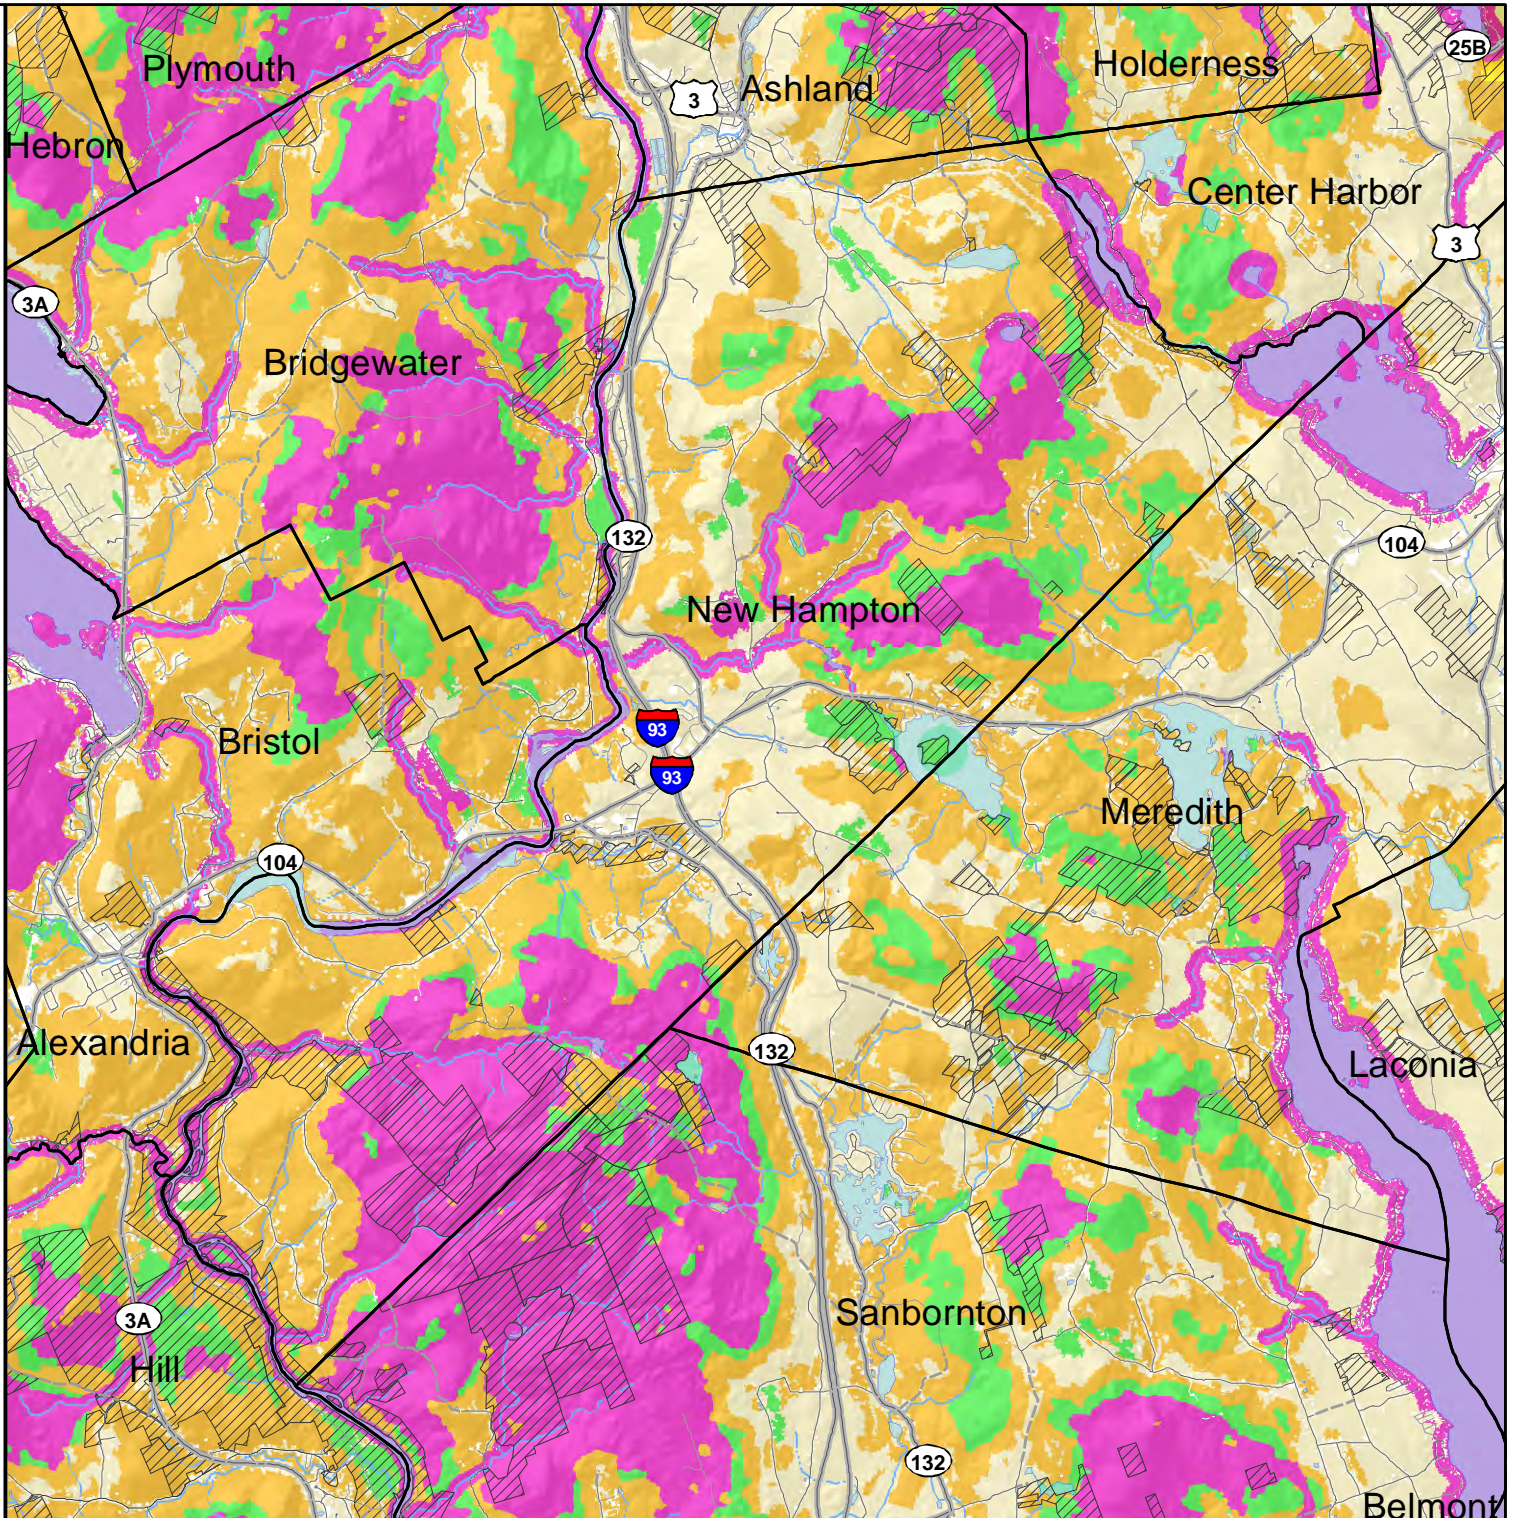

2020 HIGHEST RANKED WILDLIFE HABITAT BY ECOLOGICAL CONDITION

-  Highest Ranked Habitat in New Hampshire
-  Highest Ranked Habitat in the Biological Region
- Biological region = TNC ecoregional subsection for terrestrial habitats or Aquatic Resource Mitigation region for wetlands and floodplain forest.
-  Supporting Landscapes
-  Conservation or public

Base map data provided by NH GRANIT at UNH May 2020. Intended for planning use only.