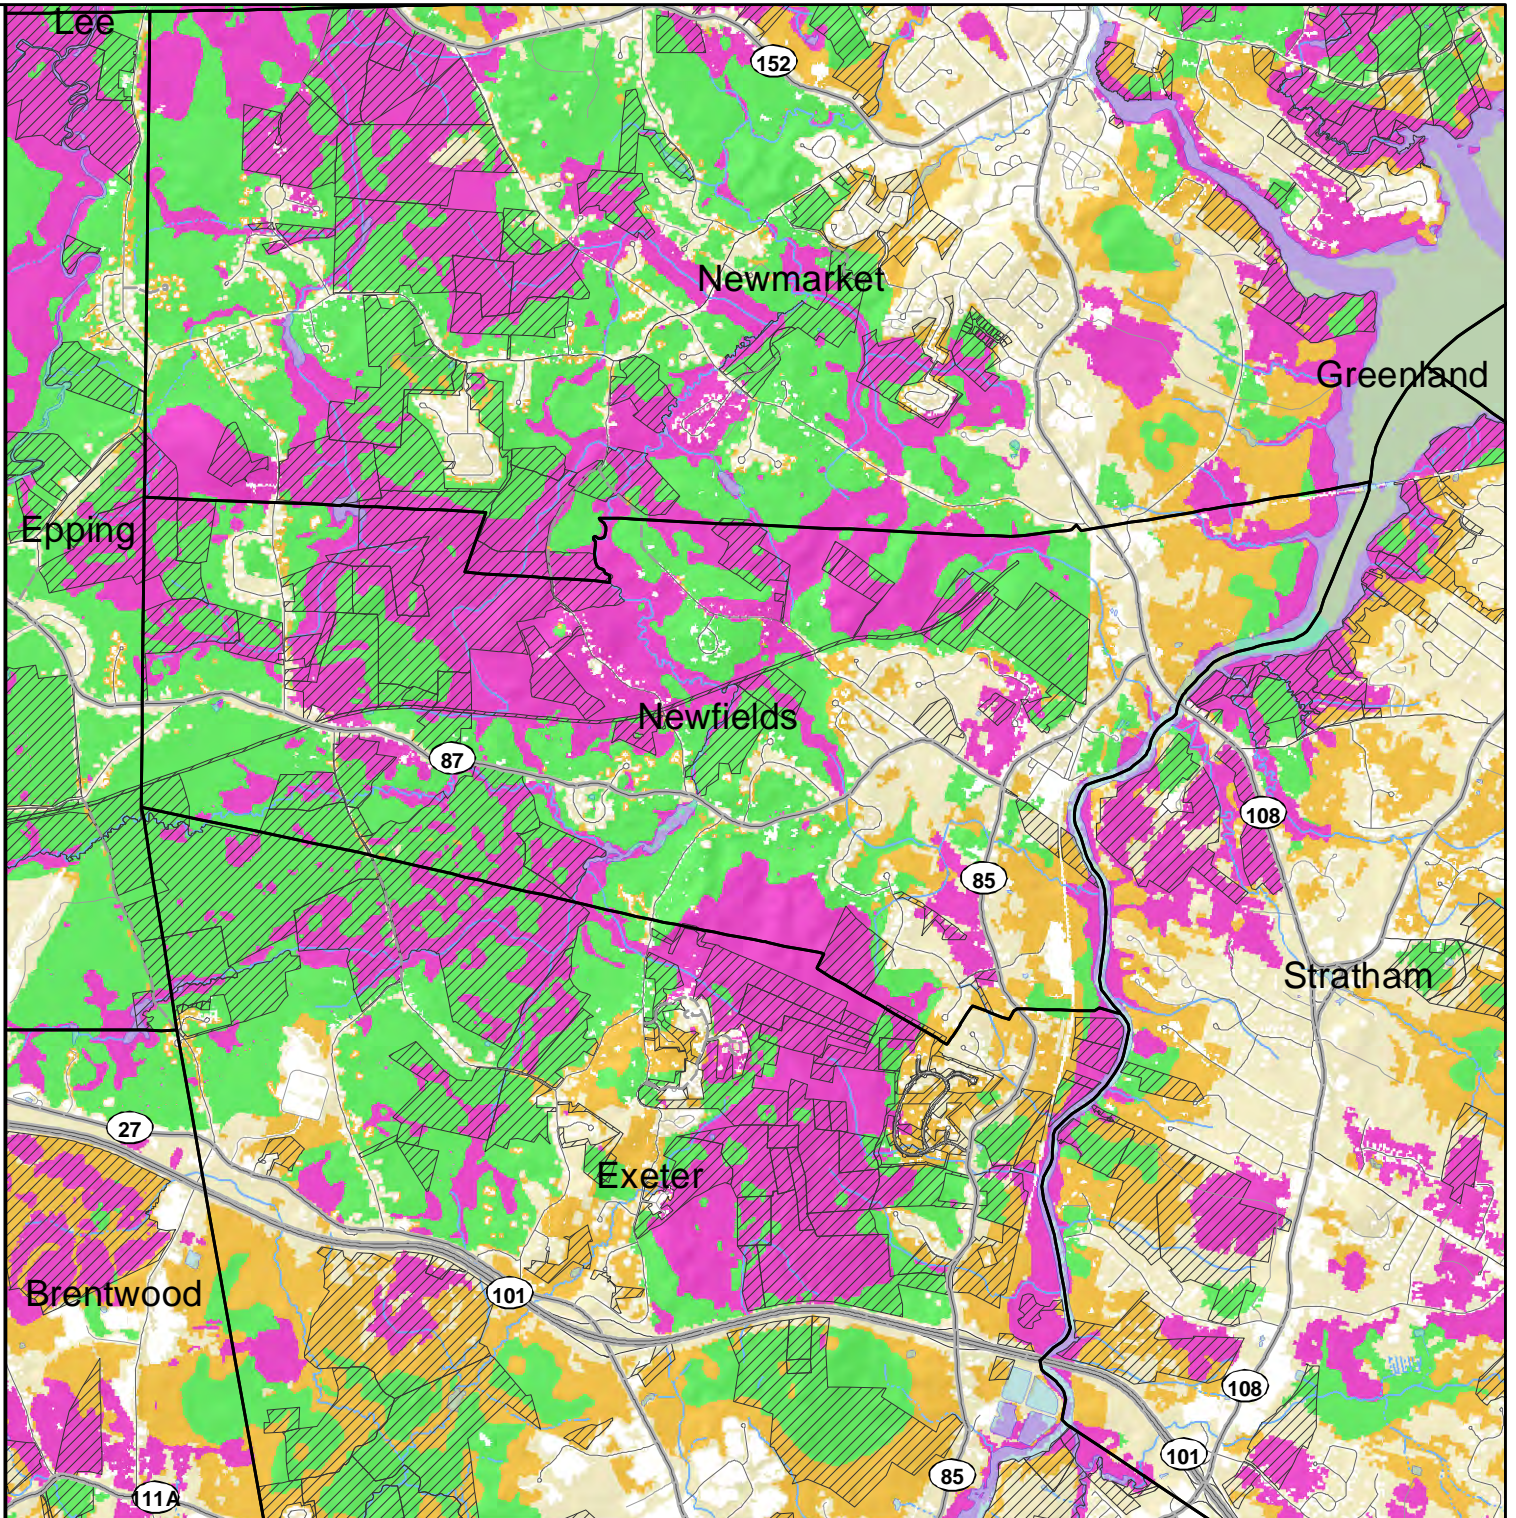

2020 HIGHEST RANKED WILDLIFE HABITAT BY ECOLOGICAL CONDITION

-  Highest Ranked Habitat in New Hampshire
-  Highest Ranked Habitat in the Biological Region
- Biological region = TNC ecoregional subsection for terrestrial habitats or Aquatic Resource Mitigation region for wetlands and floodplain forest.
-  Supporting Landscapes
-  Conservation or public

Base map data provided by NH GRANIT at UNH May 2020. Intended for planning use only.

Sept. 2015, spatial data Apr. 2020