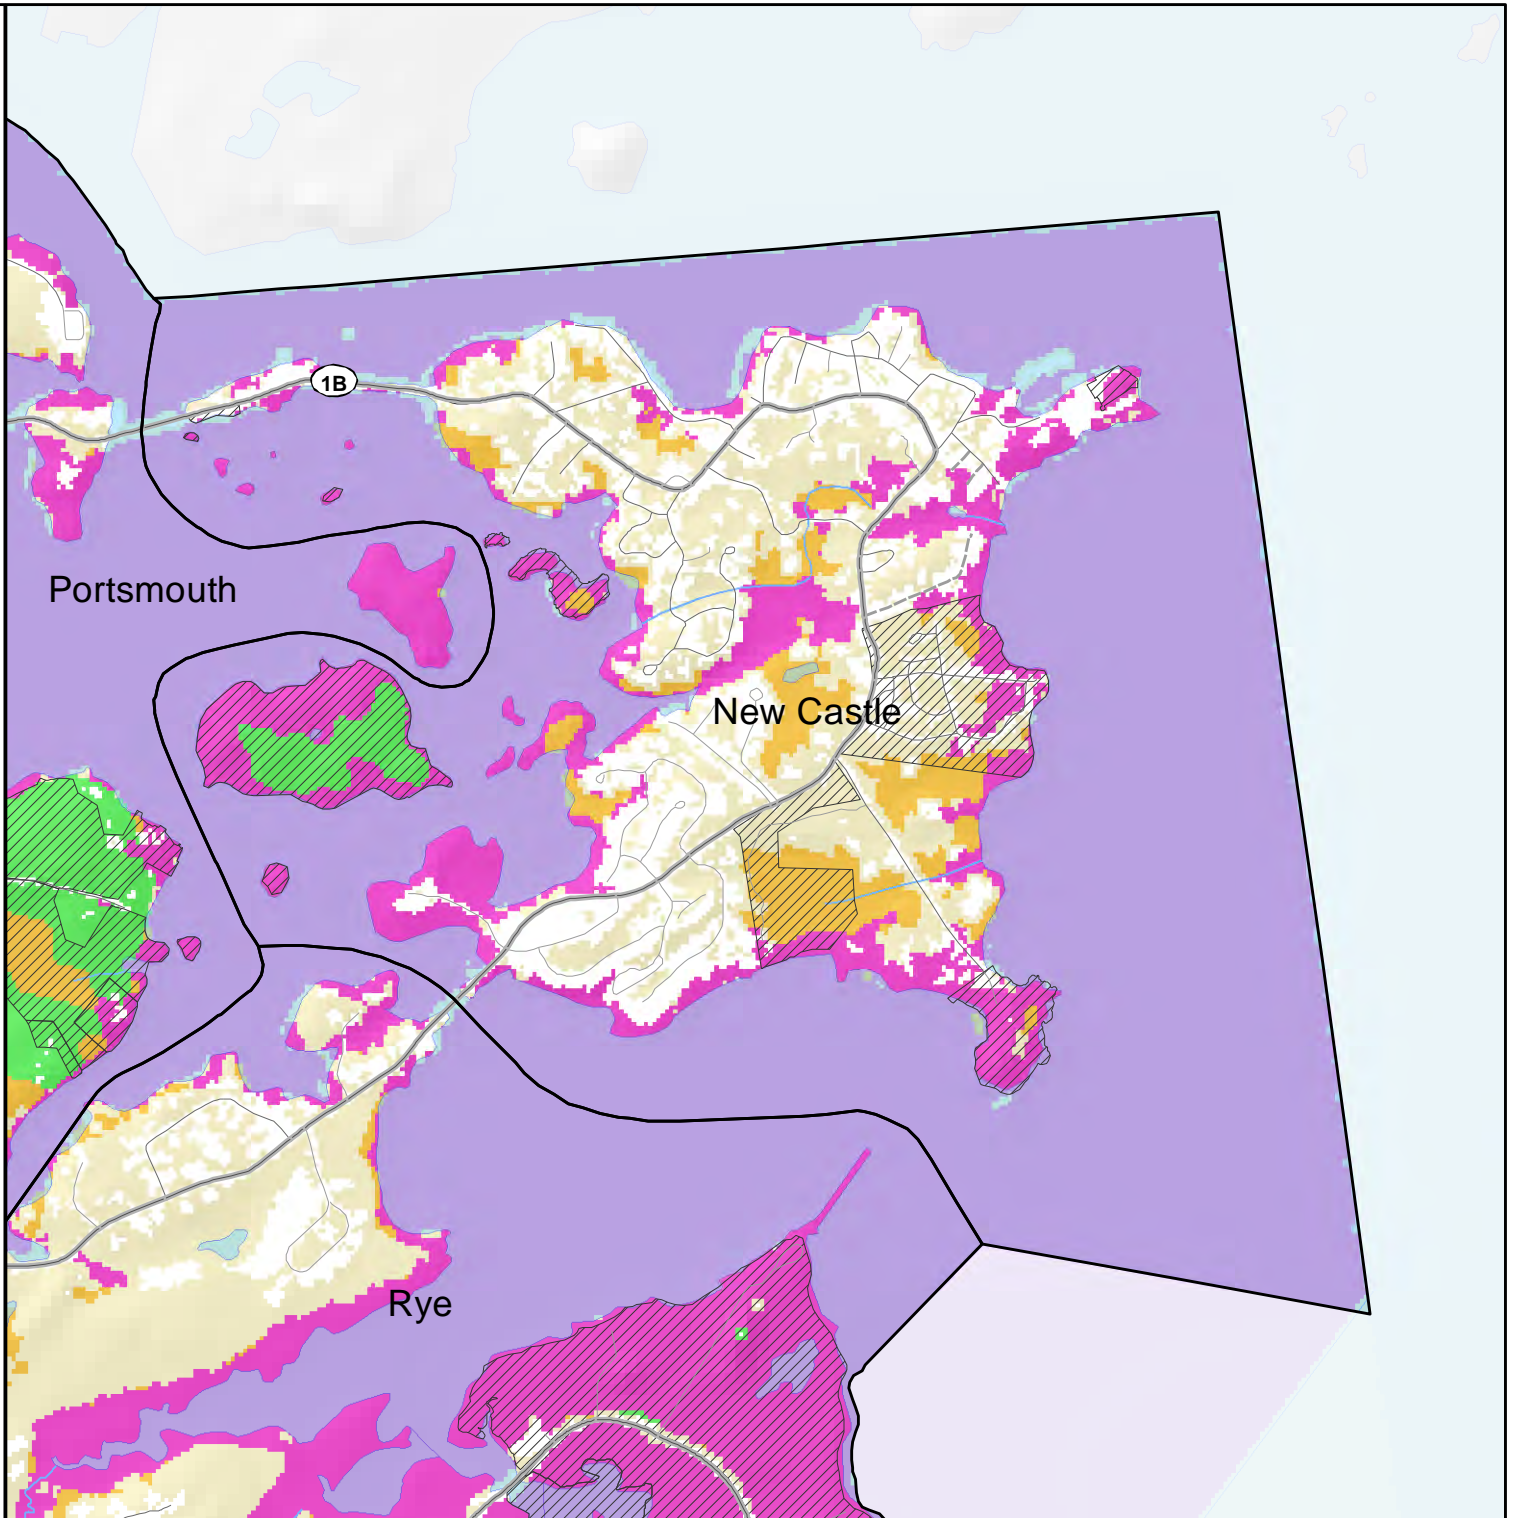

# 2020 HIGHEST RANKED WILDLIFE HABITAT BY ECOLOGICAL CONDITION

 Highest Ranked Habitat in New Hampshire

 Highest Ranked Habitat in the Biological Region

Biological region = TNC ecoregional subsection for terrestrial habitats or Aquatic Resource Mitigation region for wetlands and floodplain forest.

 Supporting Landscapes

 Conservation or public

Base map data provided by NH GRANIT at UNH May 2020. Intended for planning use only.

Sept. 2015, spatial data Apr. 2020

0 0.4 0.8 Kilometers

0 0.3 0.6 Miles