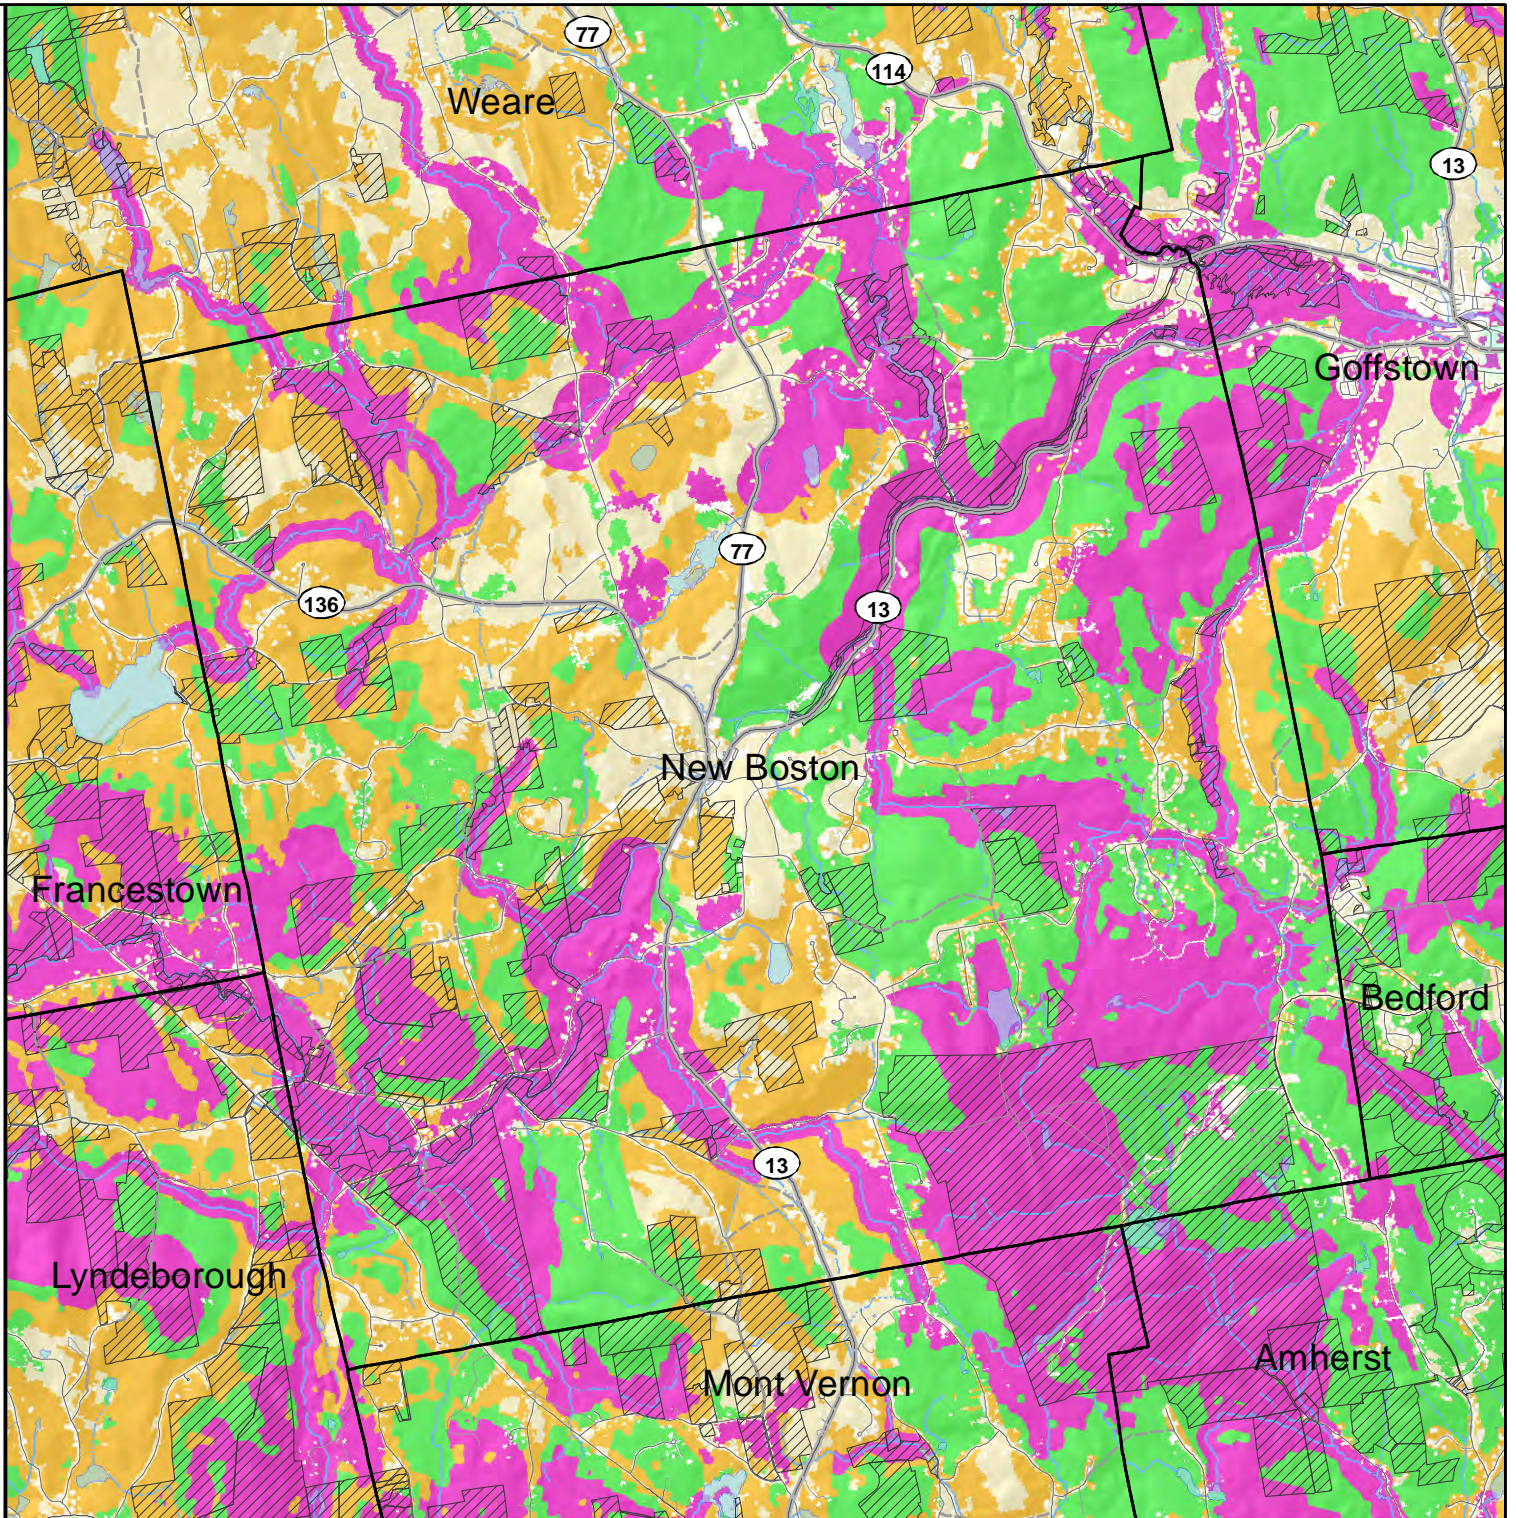

2020 HIGHEST RANKED WILDLIFE HABITAT BY ECOLOGICAL CONDITION

-  Highest Ranked Habitat in New Hampshire
-  Highest Ranked Habitat in the Biological Region
- Biological region = TNC ecoregional subsection for terrestrial habitats or Aquatic Resource Mitigation region for wetlands and floodplain forest.
-  Supporting Landscapes
-  Conservation or public

Base map data provided by NH GRANIT at UNH May 2020. Intended for planning use only.

Sept. 2015, spatial data Apr. 2020