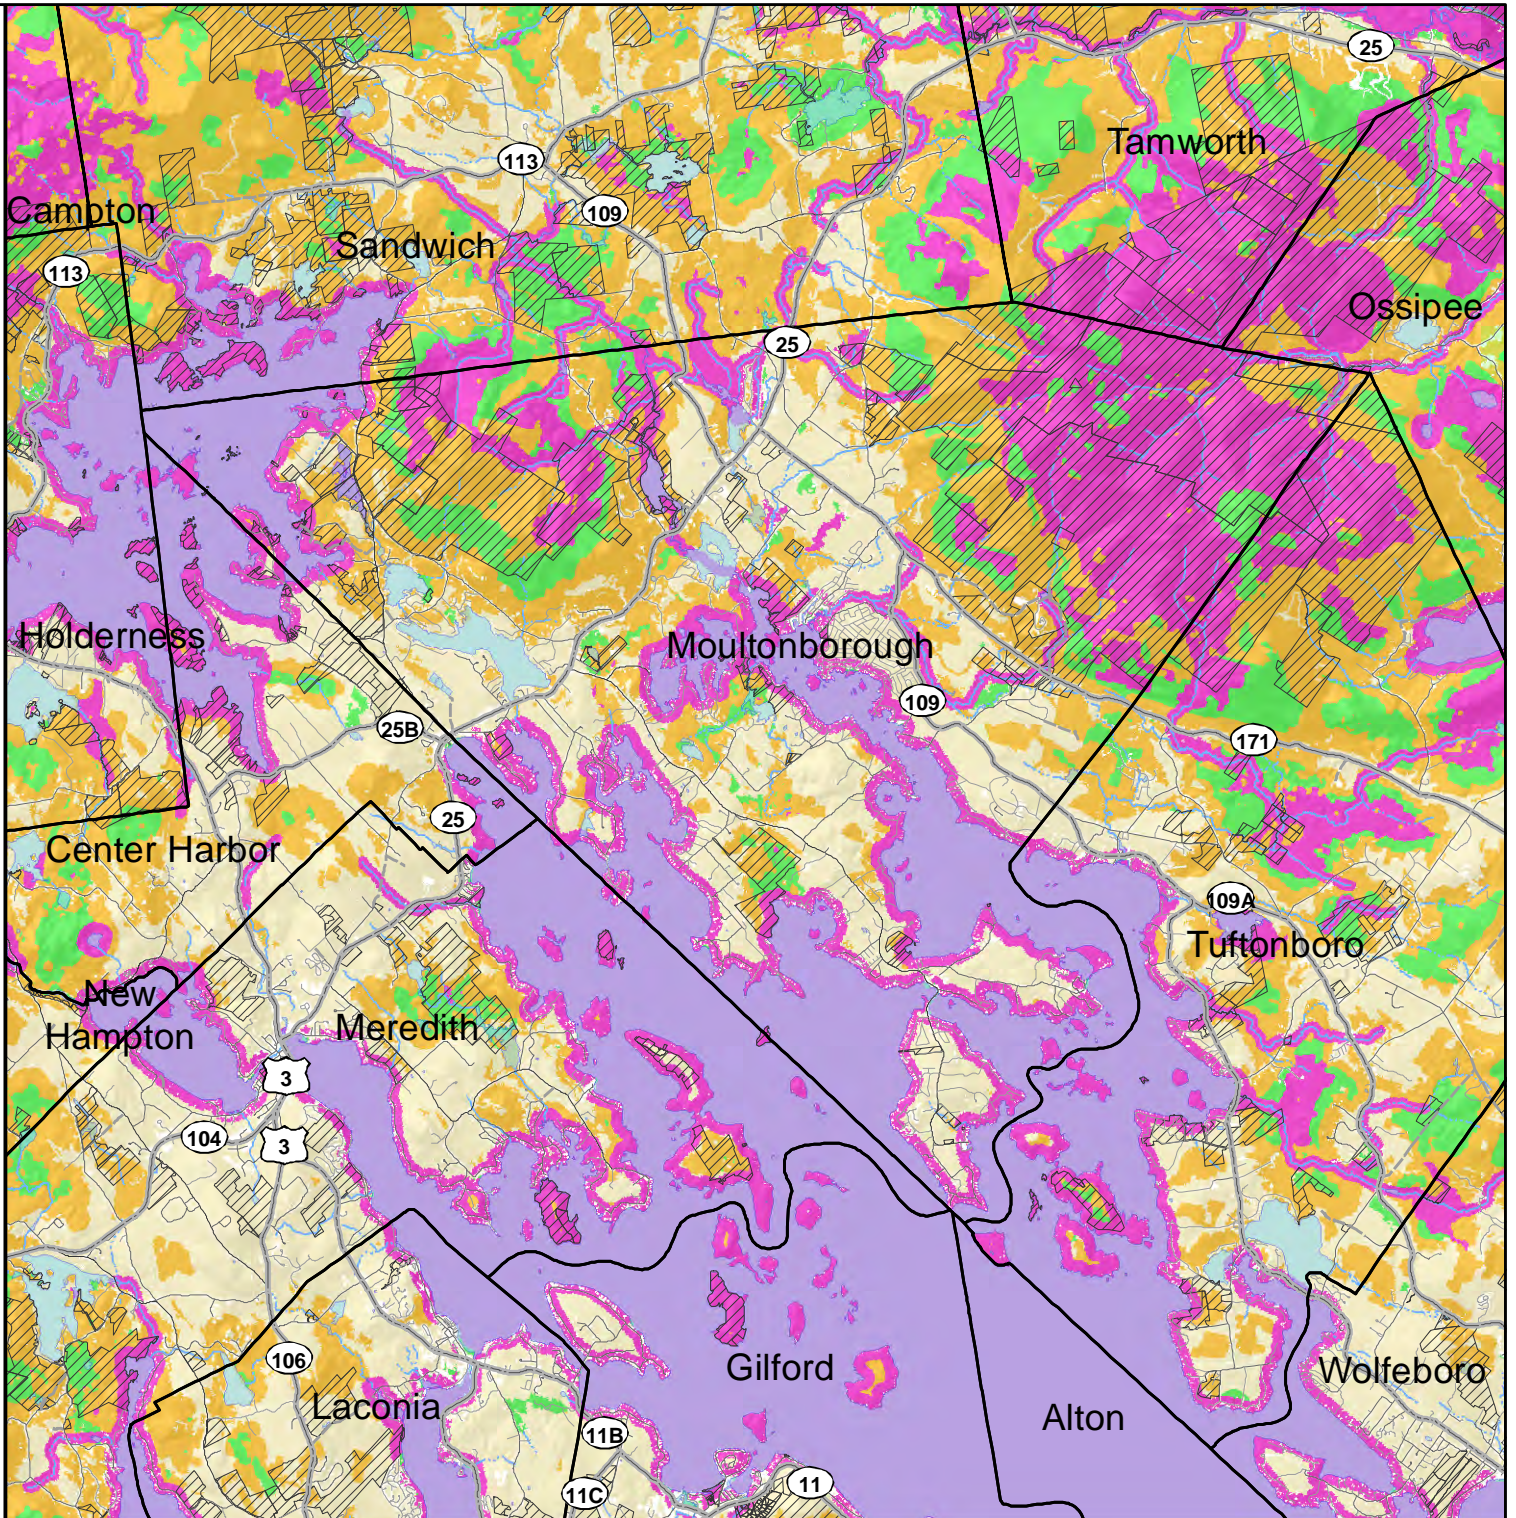

2020 HIGHEST RANKED WILDLIFE HABITAT BY ECOLOGICAL CONDITION

-  Highest Ranked Habitat in New Hampshire
-  Highest Ranked Habitat in the Biological Region
- Biological region = TNC ecoregional subsection for terrestrial habitats or Aquatic Resource Mitigation region for wetlands and floodplain forest.
-  Supporting Landscapes
-  Conservation or public

Base map data provided by NH GRANIT at UNH May 2020. Intended for planning use only.

Sept. 2015, spatial data Apr. 2020

0 3 6 Kilometers

0 2 4 Miles