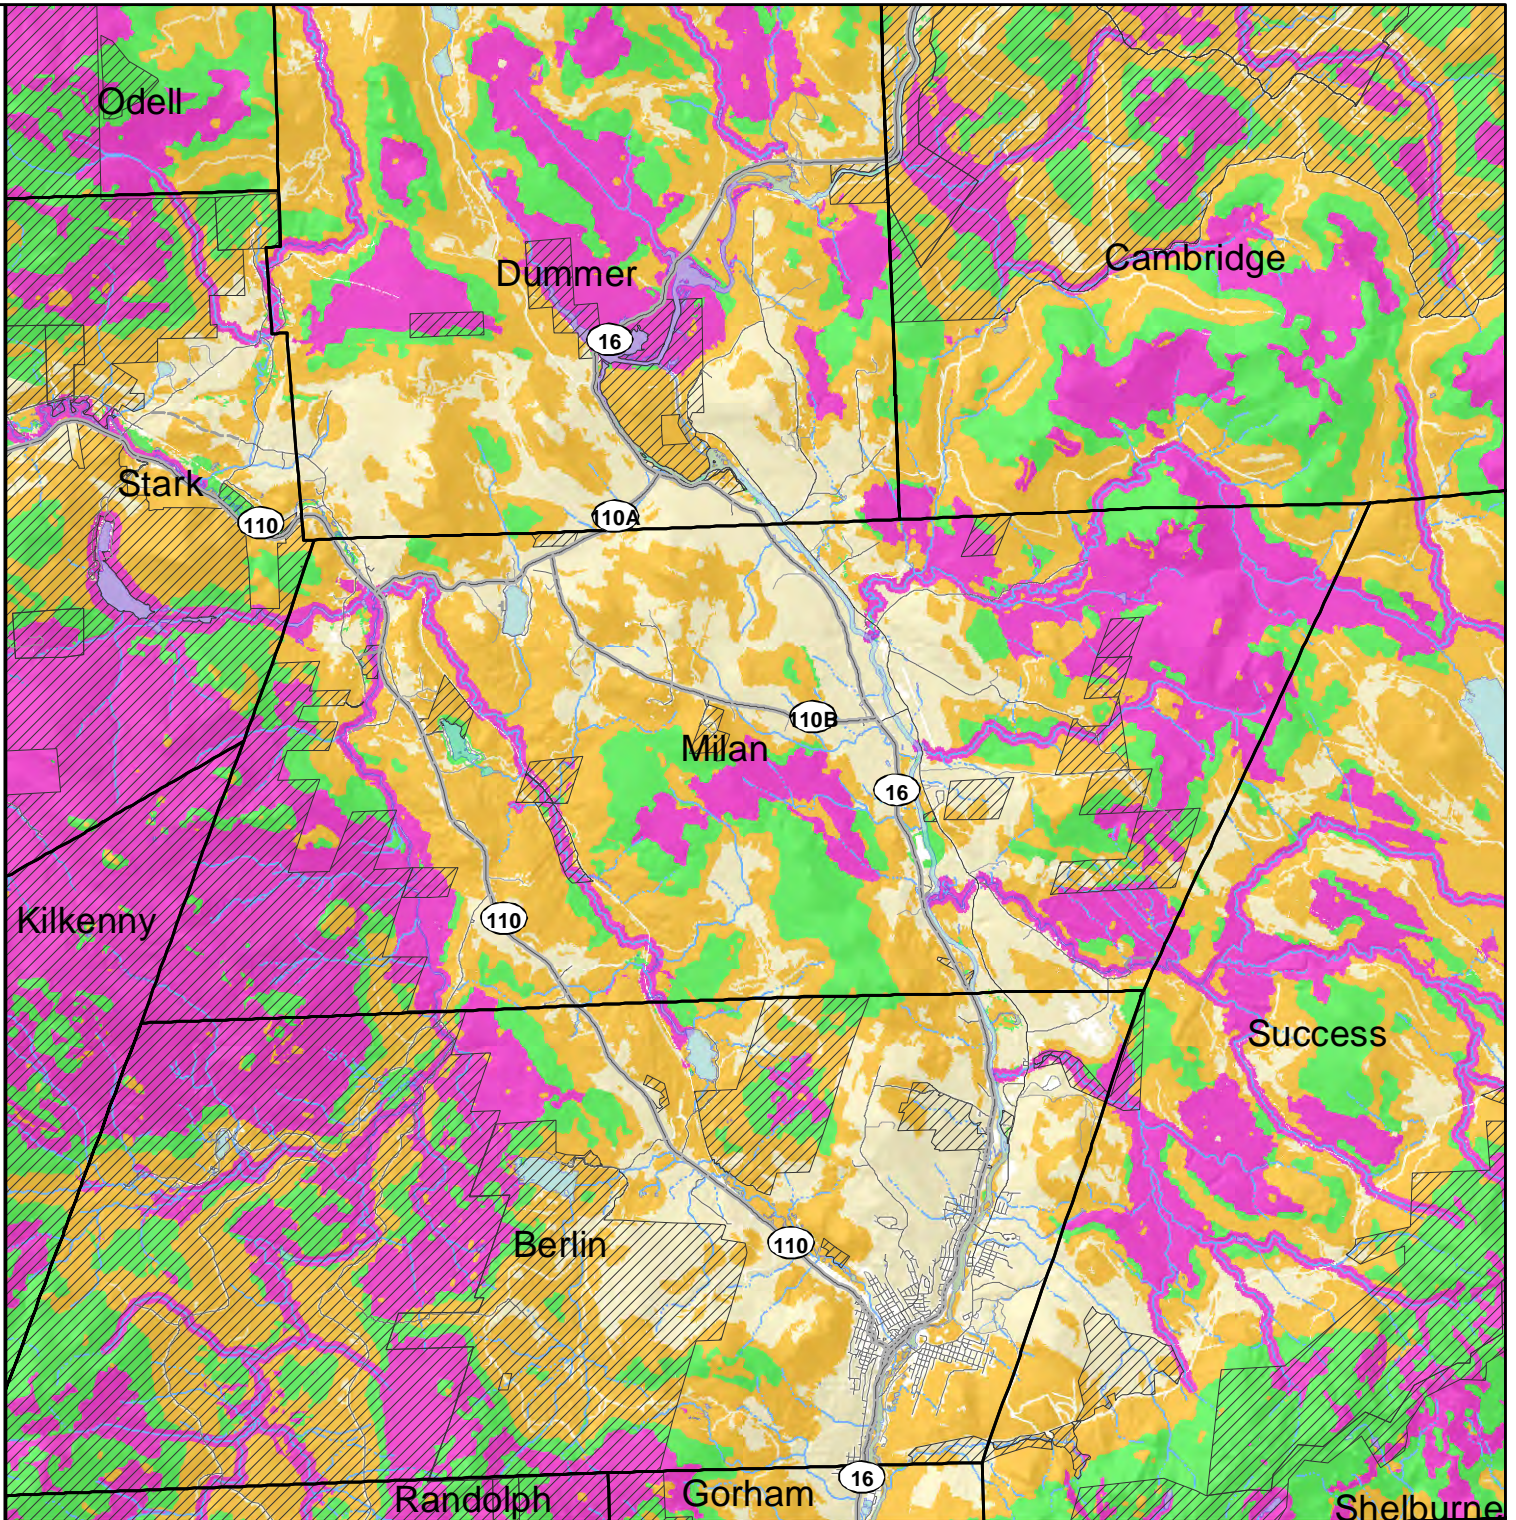

2020 HIGHEST RANKED WILDLIFE HABITAT BY ECOLOGICAL CONDITION

-  Highest Ranked Habitat in New Hampshire
-  Highest Ranked Habitat in the Biological Region
- Biological region = TNC ecoregional subsection for terrestrial habitats or Aquatic Resource Mitigation region for wetlands and floodplain forest.
-  Supporting Landscapes
-  Conservation or public

Base map data provided by NH GRANIT at UNH May 2020. Intended for planning use only.

Sept. 2015, spatial data Apr. 2020