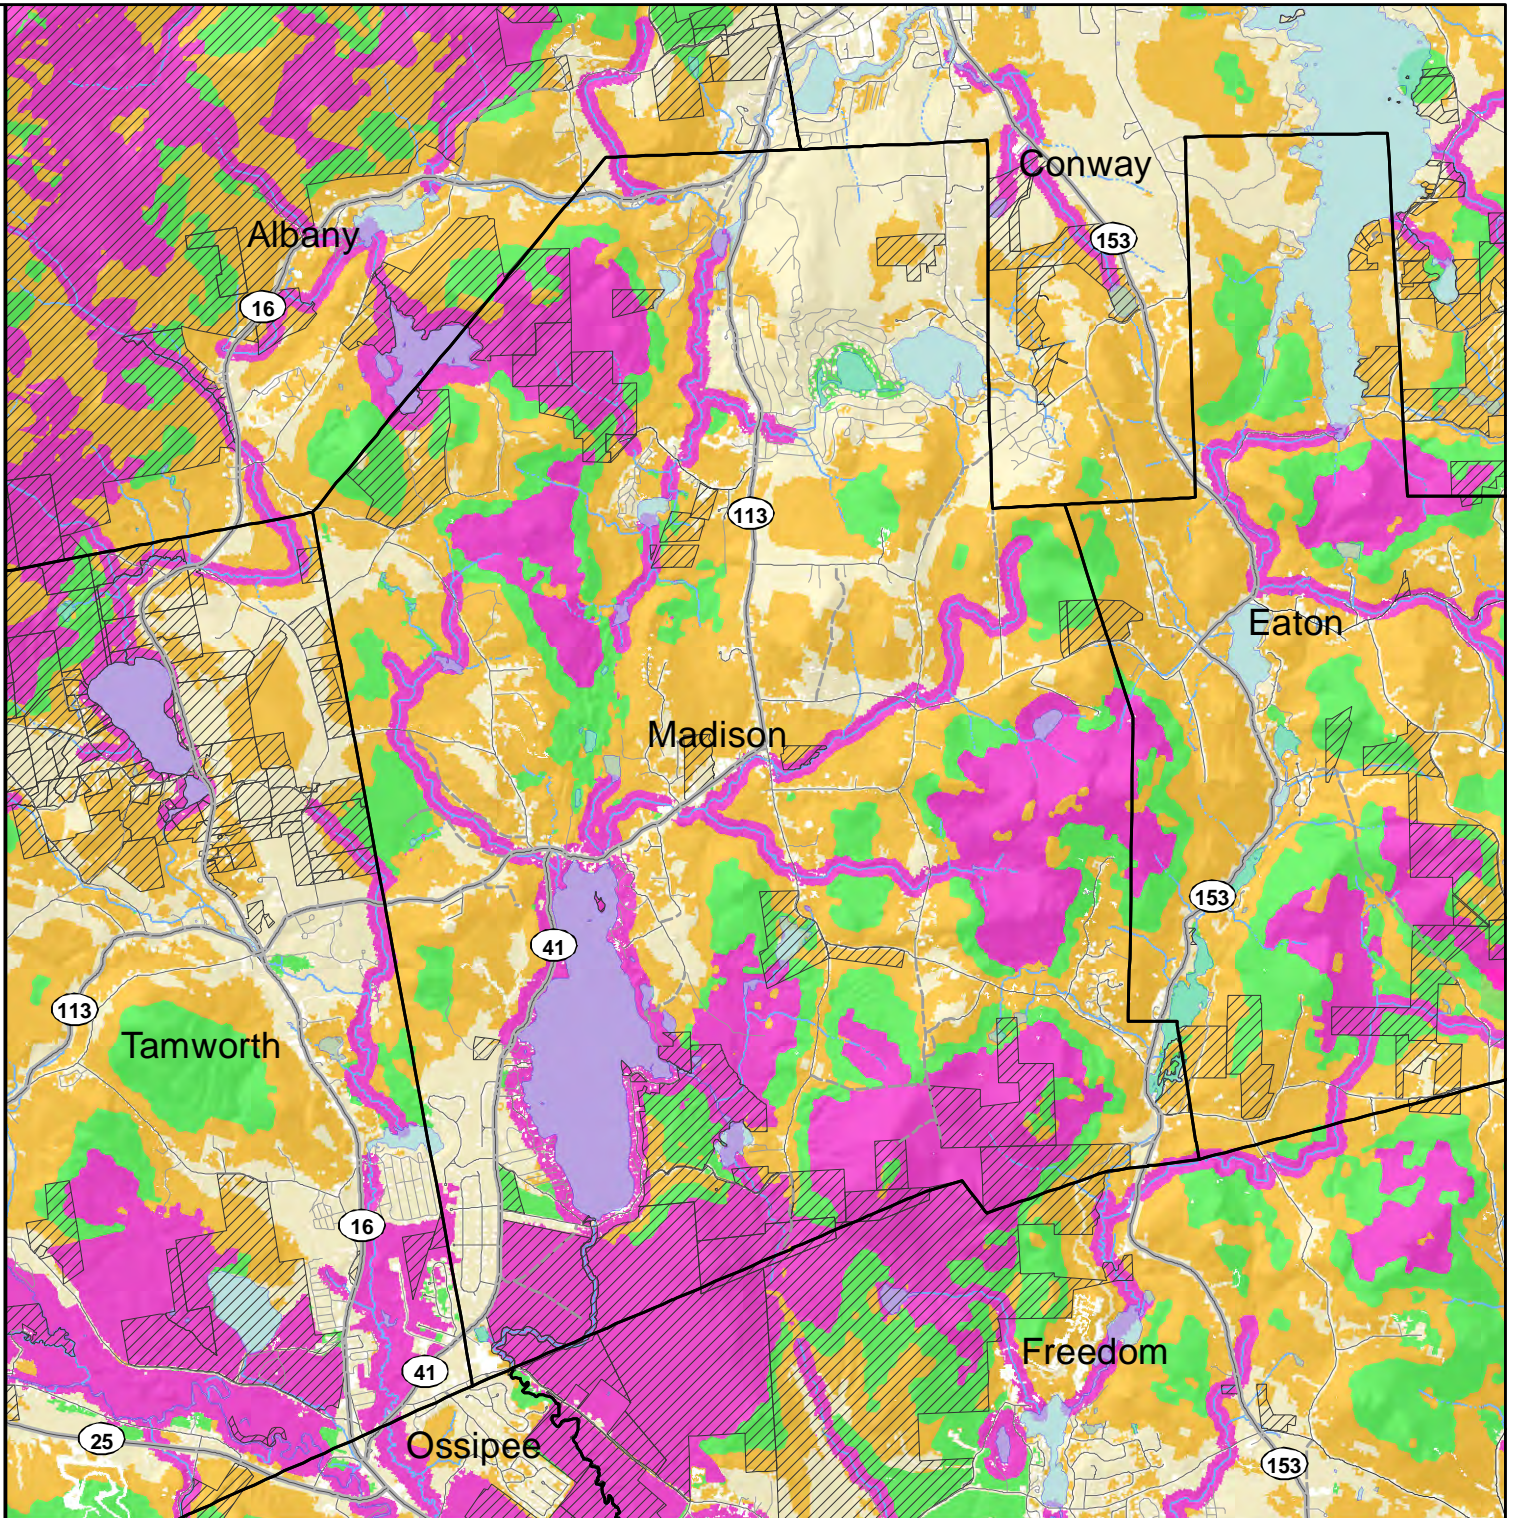

2020 HIGHEST RANKED WILDLIFE HABITAT BY ECOLOGICAL CONDITION

-  Highest Ranked Habitat in New Hampshire
-  Highest Ranked Habitat in the Biological Region
- Biological region = TNC ecoregional subsection for terrestrial habitats or Aquatic Resource Mitigation region for wetlands and floodplain forest.
-  Supporting Landscapes
-  Conservation or public

Base map data provided by NH GRANIT at UNH May 2020. Intended for planning use only.

Sept. 2015, spatial data Apr. 2020