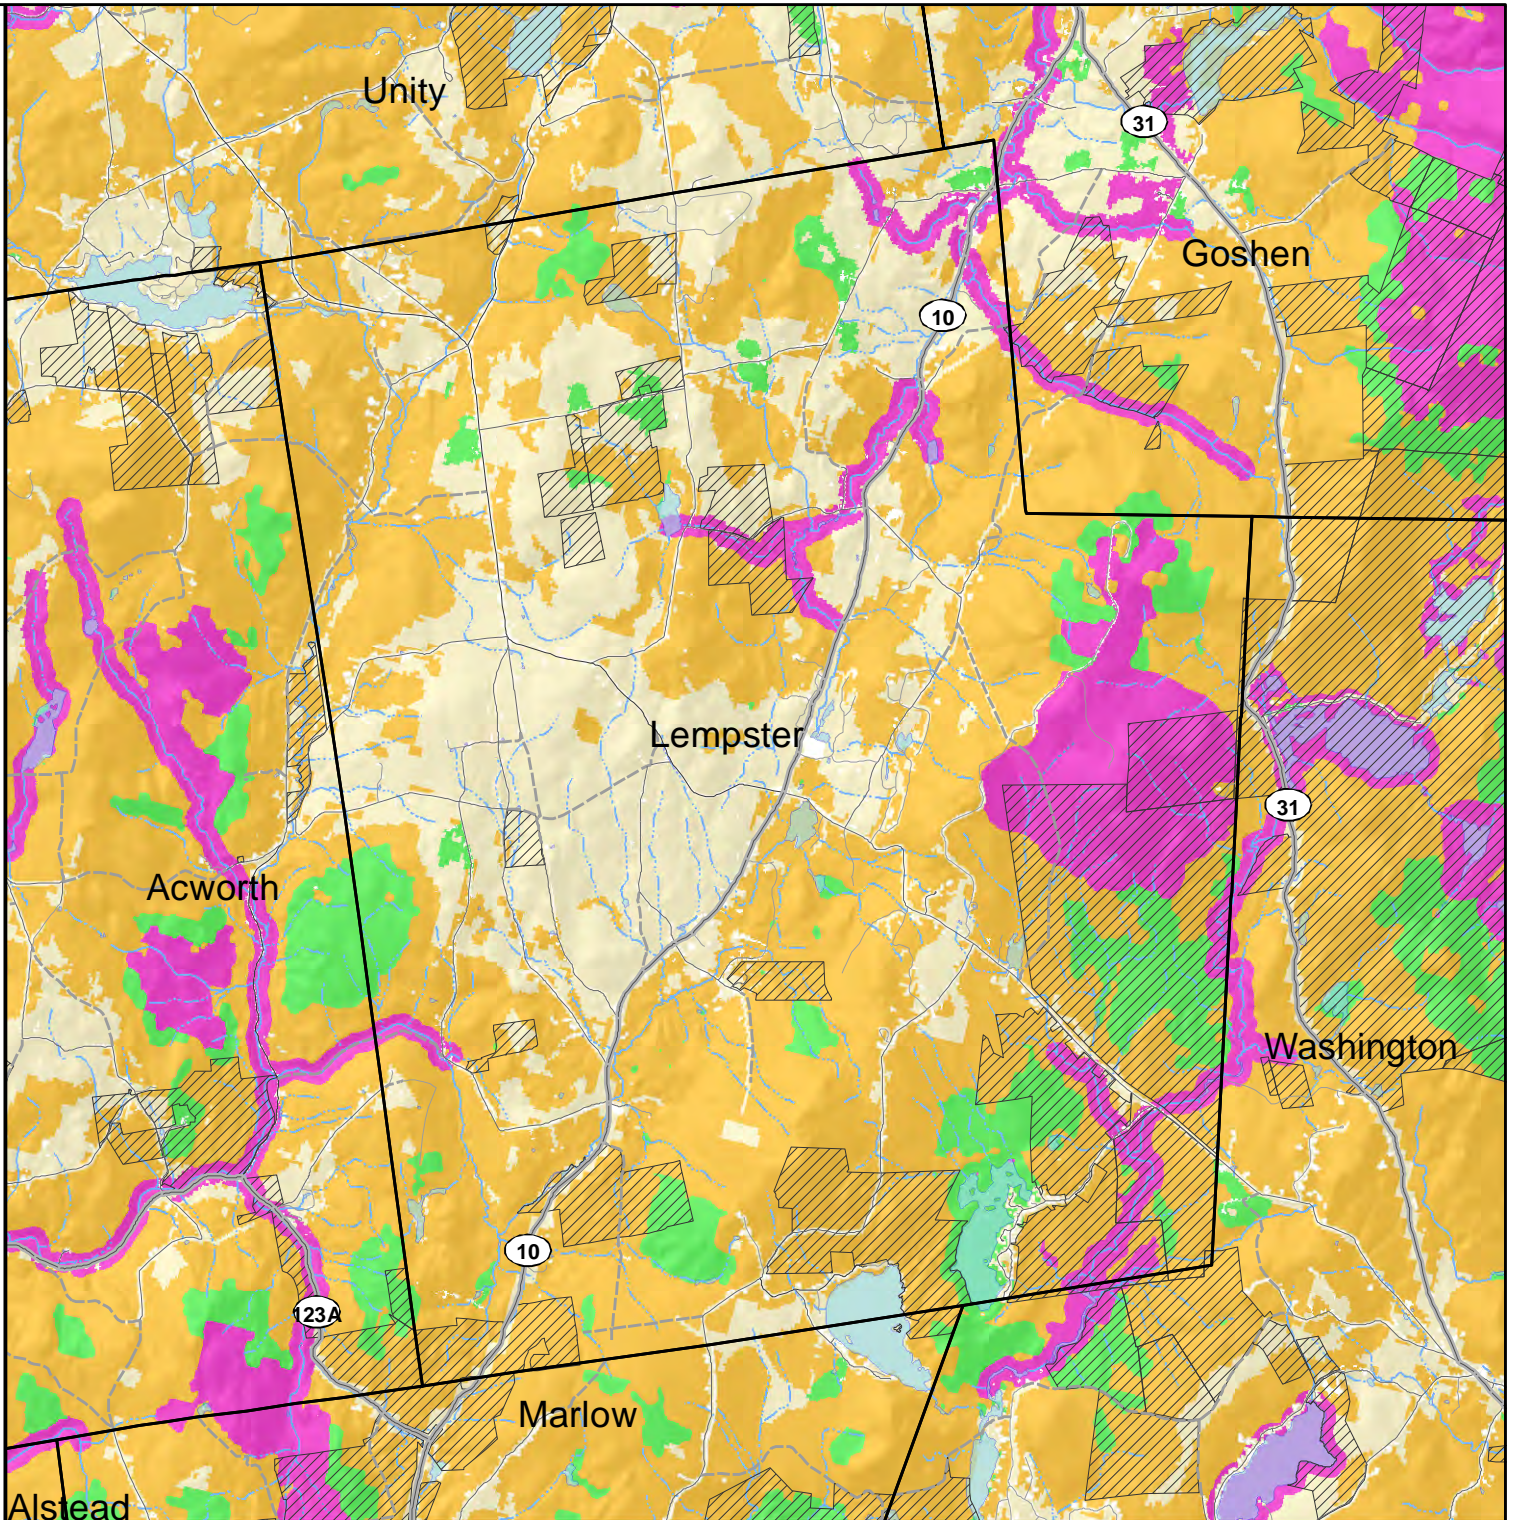

# 2020 HIGHEST RANKED WILDLIFE HABITAT BY ECOLOGICAL CONDITION

-  Highest Ranked Habitat in New Hampshire
-  Highest Ranked Habitat in the Biological Region
- Biological region = TNC ecoregional subsection for terrestrial habitats or Aquatic Resource Mitigation region for wetlands and floodplain forest.
-  Supporting Landscapes
-  Conservation or public

Base map data provided by NH GRANIT at UNH May 2020. Intended for planning use only.

Sept. 2015, spatial data Apr. 2020