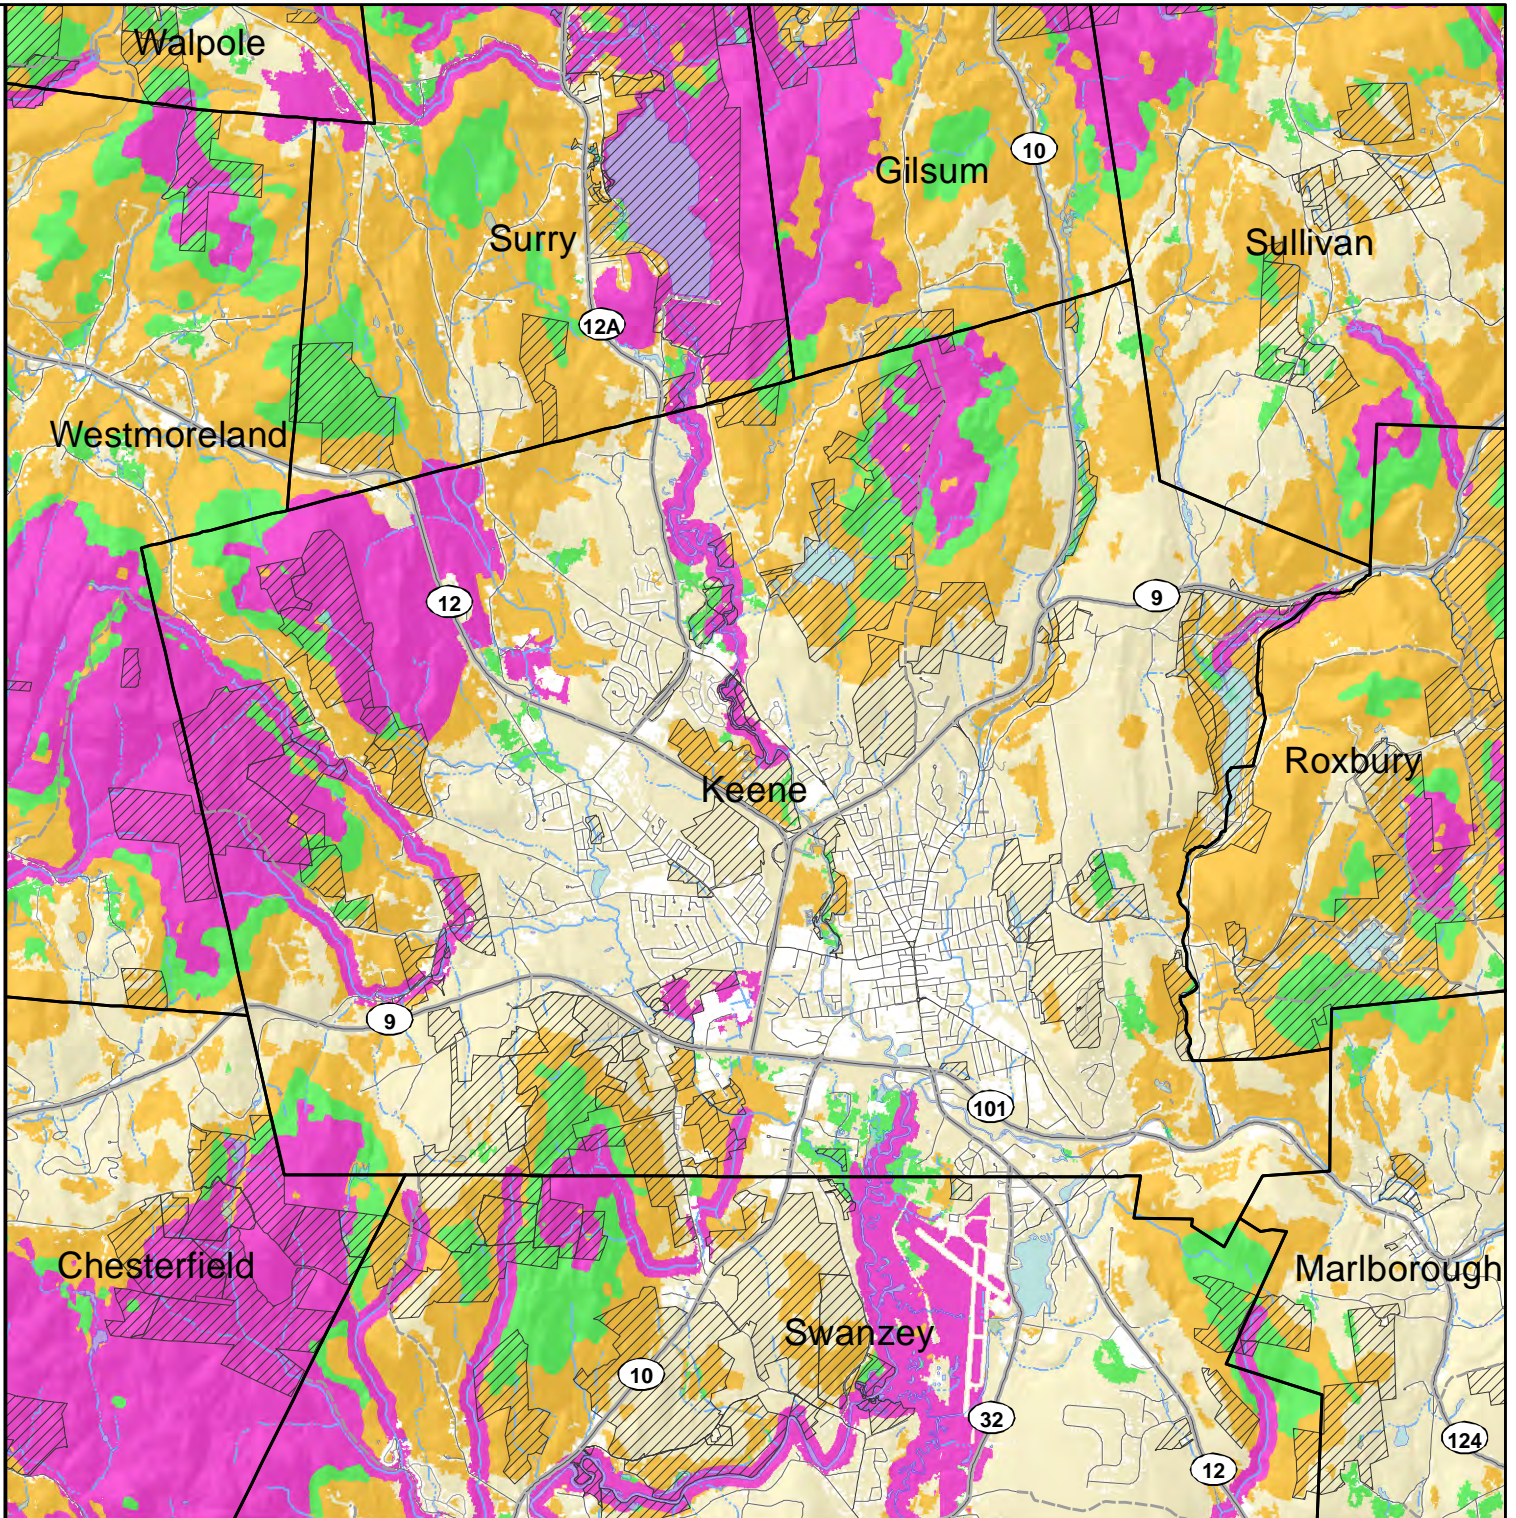

# 2020 HIGHEST RANKED WILDLIFE HABITAT BY ECOLOGICAL CONDITION

-  Highest Ranked Habitat in New Hampshire
-  Highest Ranked Habitat in the Biological Region
- Biological region = TNC ecoregional subsection for terrestrial habitats or Aquatic Resource Mitigation region for wetlands and floodplain forest.
-  Supporting Landscapes
-  Conservation or public

Base map data provided by NH GRANIT at UNH May 2020. Intended for planning use only.

Sept. 2015, spatial data Apr. 2020

0 1.5 3 Kilometers

0 1 2 Miles