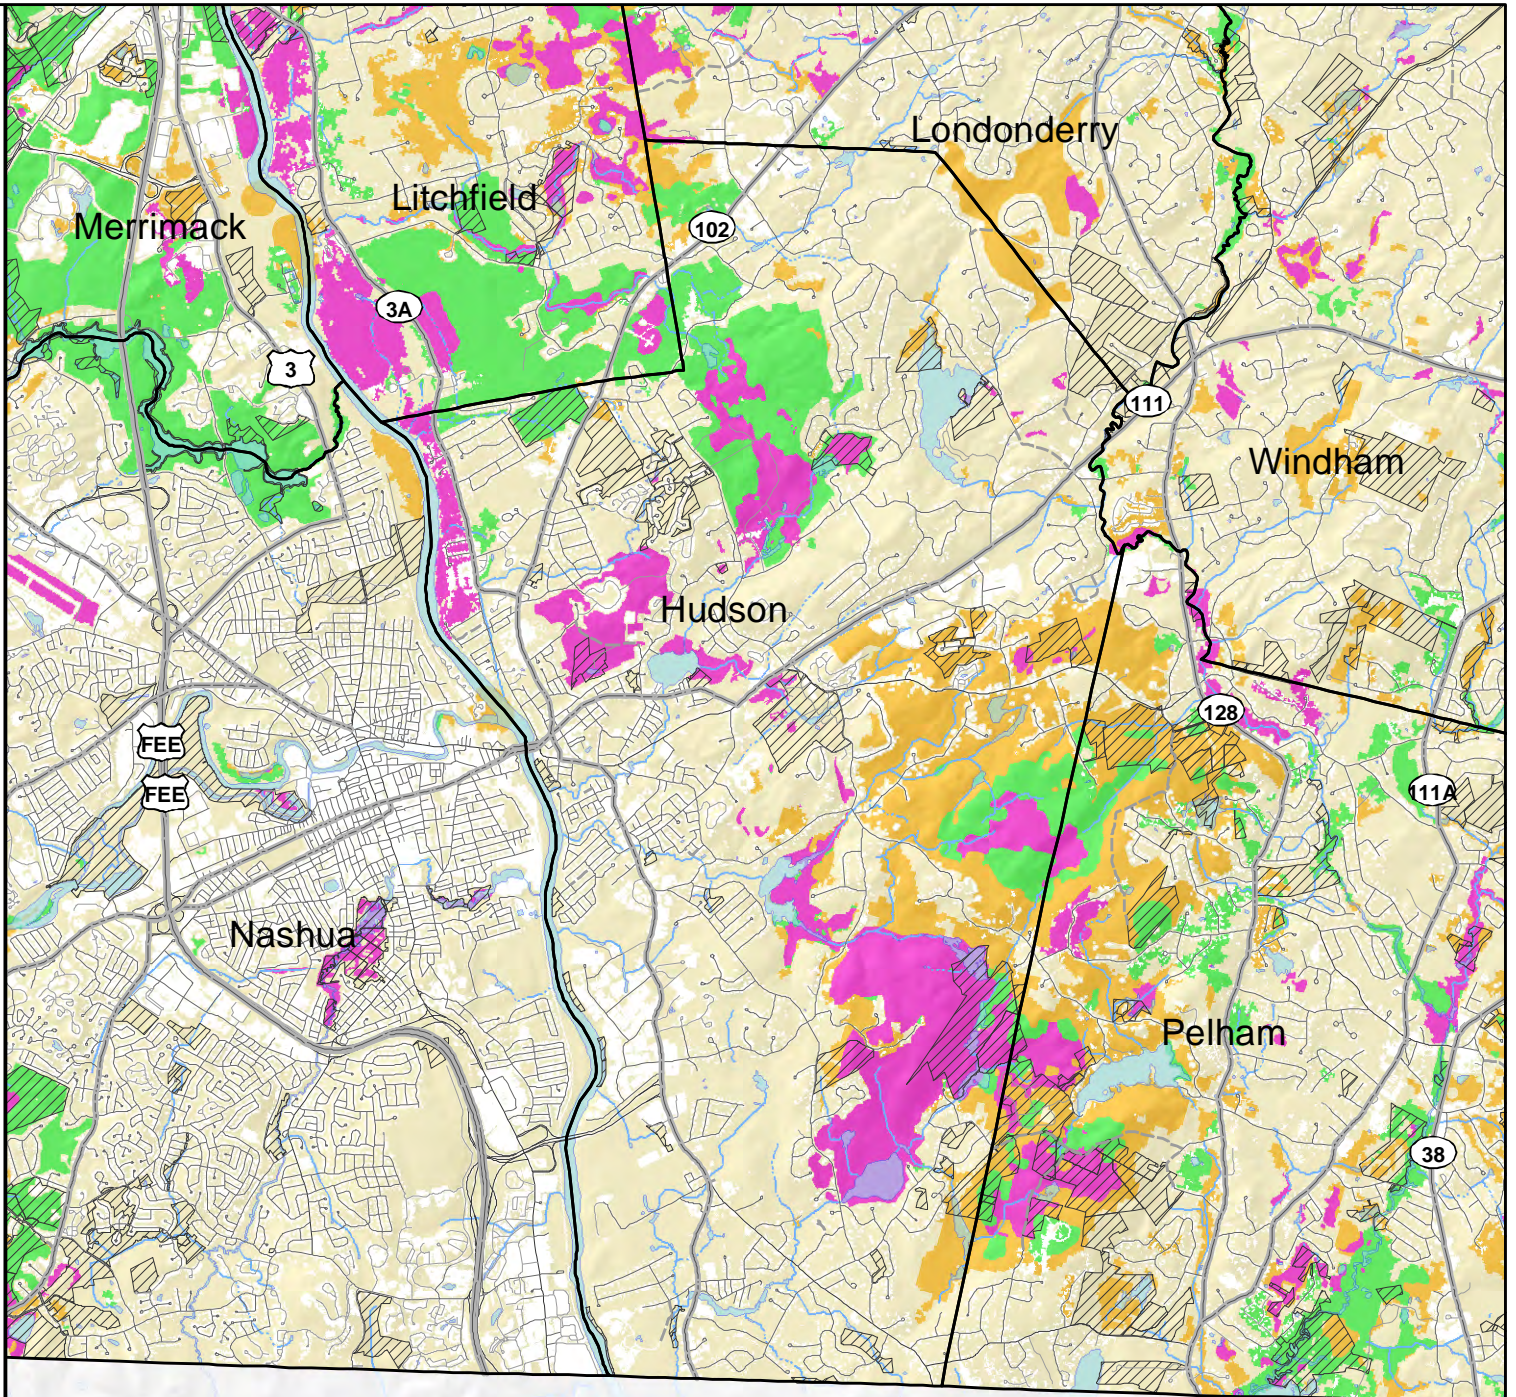

2020 HIGHEST RANKED WILDLIFE HABITAT BY ECOLOGICAL CONDITION

-  Highest Ranked Habitat in New Hampshire
-  Highest Ranked Habitat in the Biological Region
- Biological region = TNC ecoregional subsection for terrestrial habitats or Aquatic Resource Mitigation region for wetlands and floodplain forest.
-  Supporting Landscapes
-  Conservation or public

Base map data provided by NH GRANIT at UNH May 2020. Intended for planning use only.

Sept. 2015, spatial data Apr. 2020

0 2 4 Kilometers

0 1 2 Miles