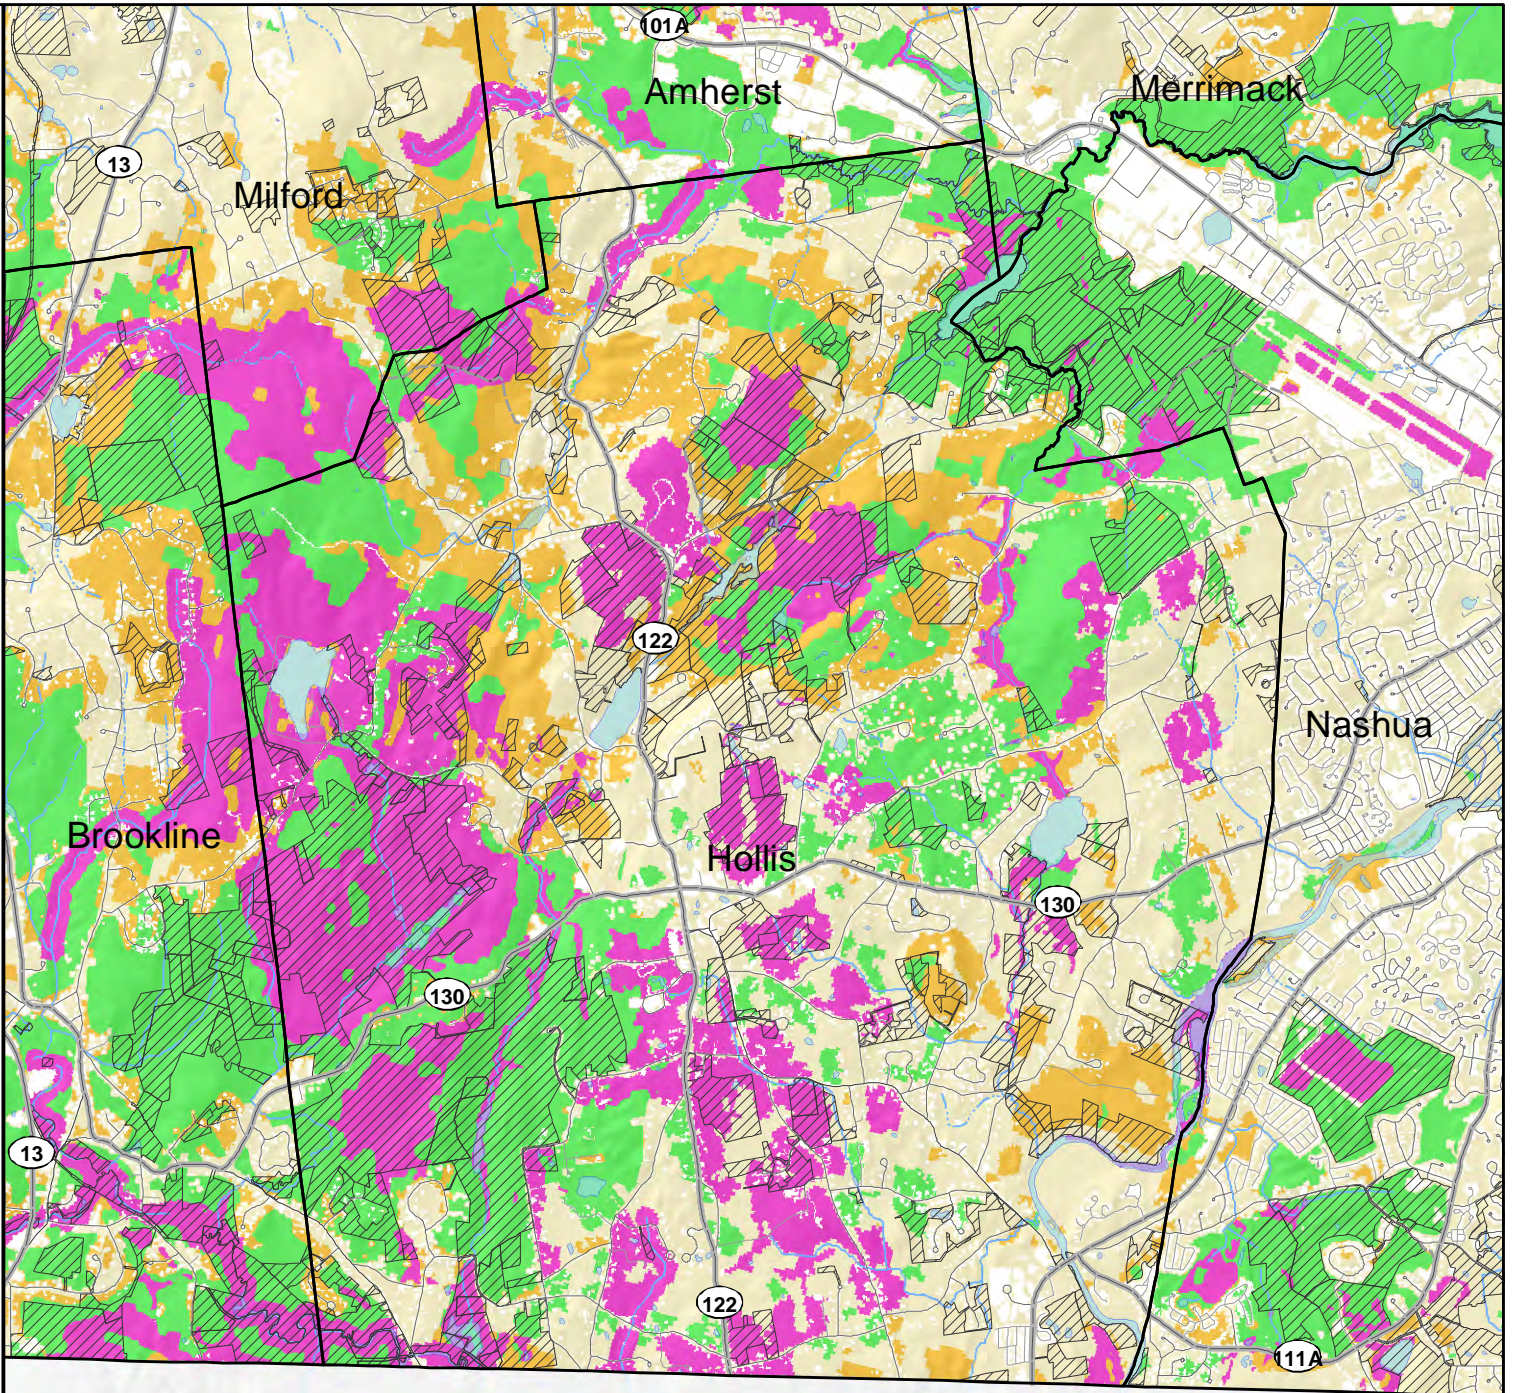

2020 HIGHEST RANKED WILDLIFE HABITAT BY ECOLOGICAL CONDITION

-  Highest Ranked Habitat in New Hampshire
-  Highest Ranked Habitat in the Biological Region
- Biological region = TNC ecoregional subsection for terrestrial habitats or Aquatic Resource Mitigation region for wetlands and floodplain forest.
-  Supporting Landscapes
-  Conservation or public

Base map data provided by NH GRANIT at UNH May 2020. Intended for planning use only.

Sept. 2015, spatial data Apr. 2020