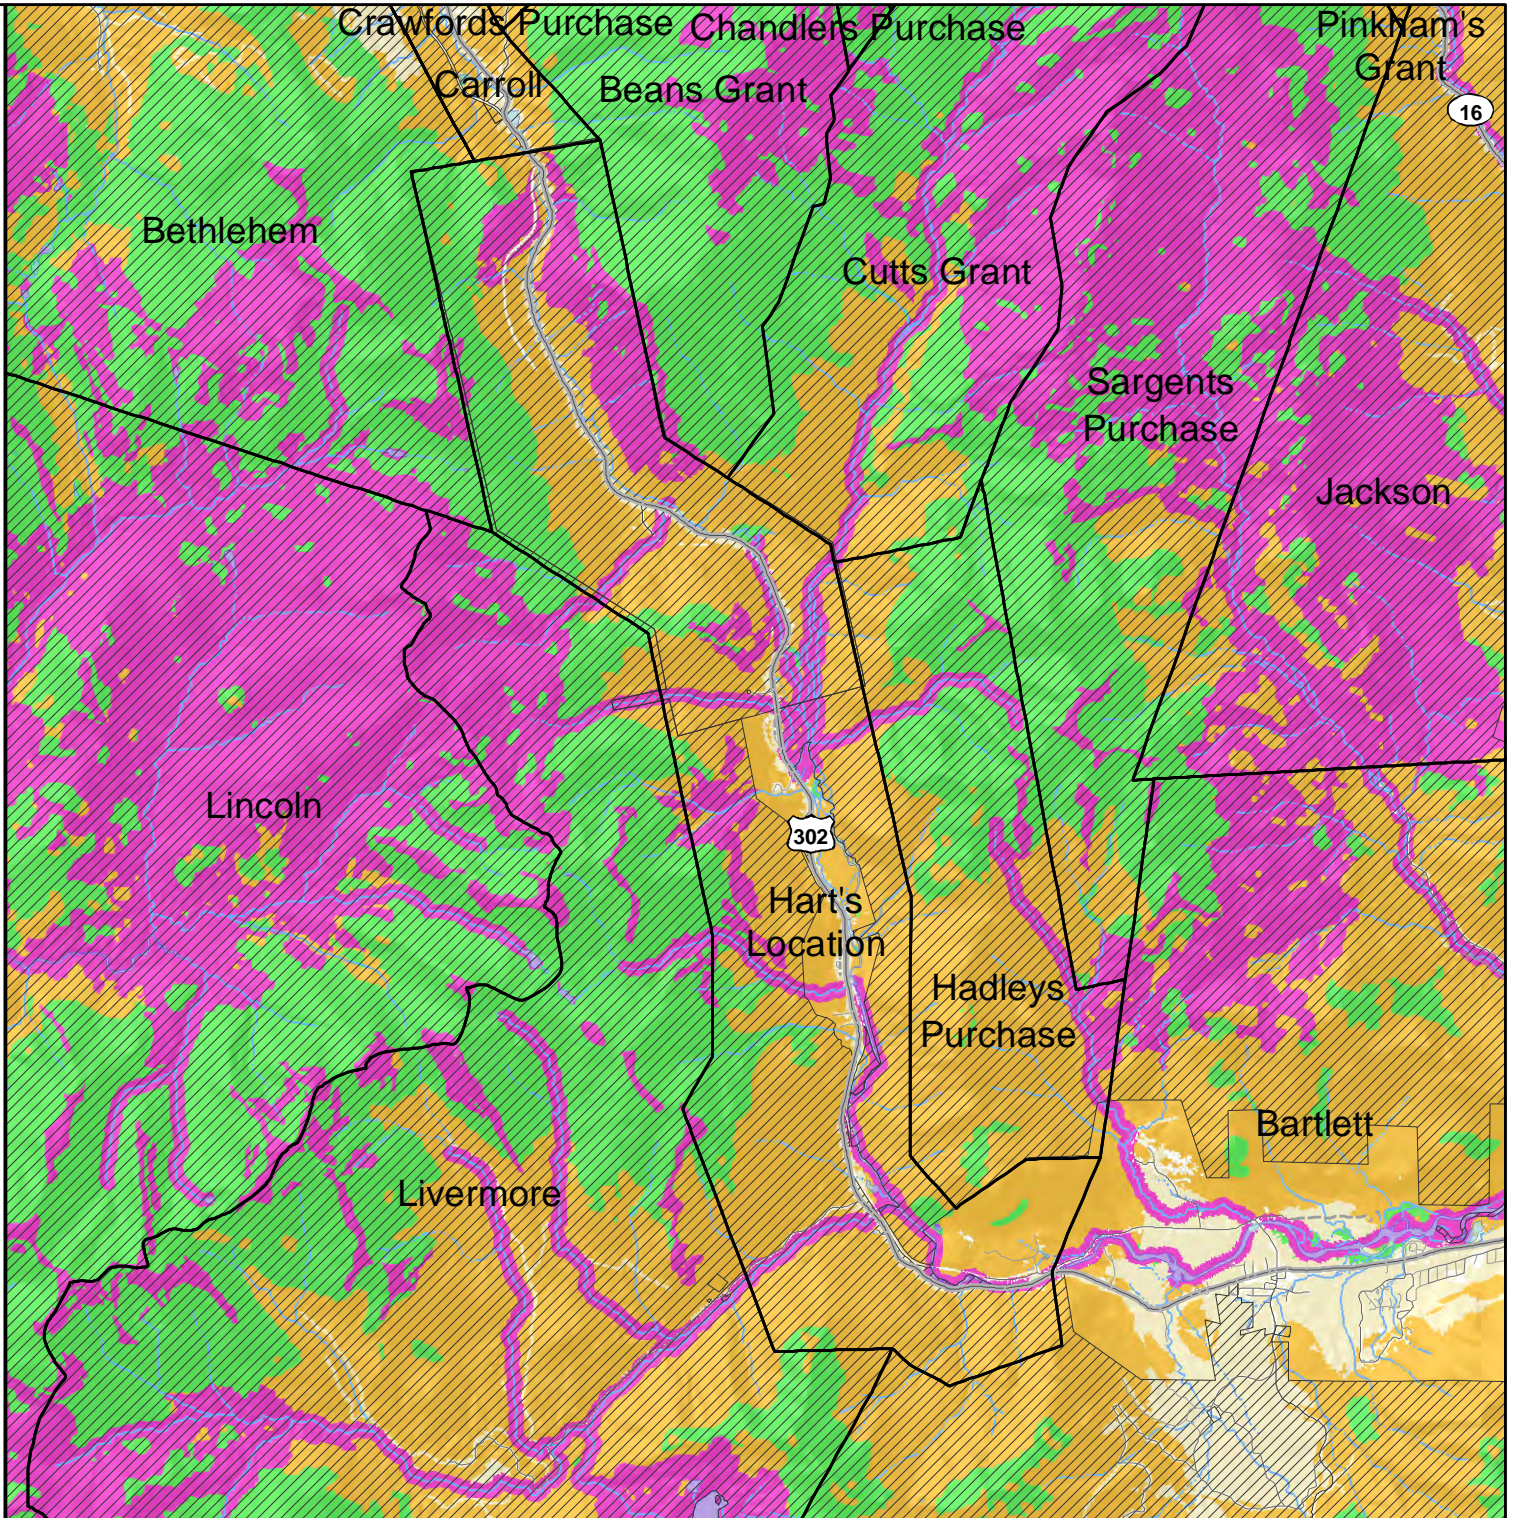

2020 HIGHEST RANKED WILDLIFE HABITAT BY ECOLOGICAL CONDITION

-  Highest Ranked Habitat in New Hampshire
-  Highest Ranked Habitat in the Biological Region
- Biological region = TNC ecoregional subsection for terrestrial habitats or Aquatic Resource Mitigation region for wetlands and floodplain forest.
-  Supporting Landscapes
-  Conservation or public

Base map data provided by NH GRANIT at UNH May 2020. Intended for planning use only.

Sept. 2015, spatial data Apr. 2020