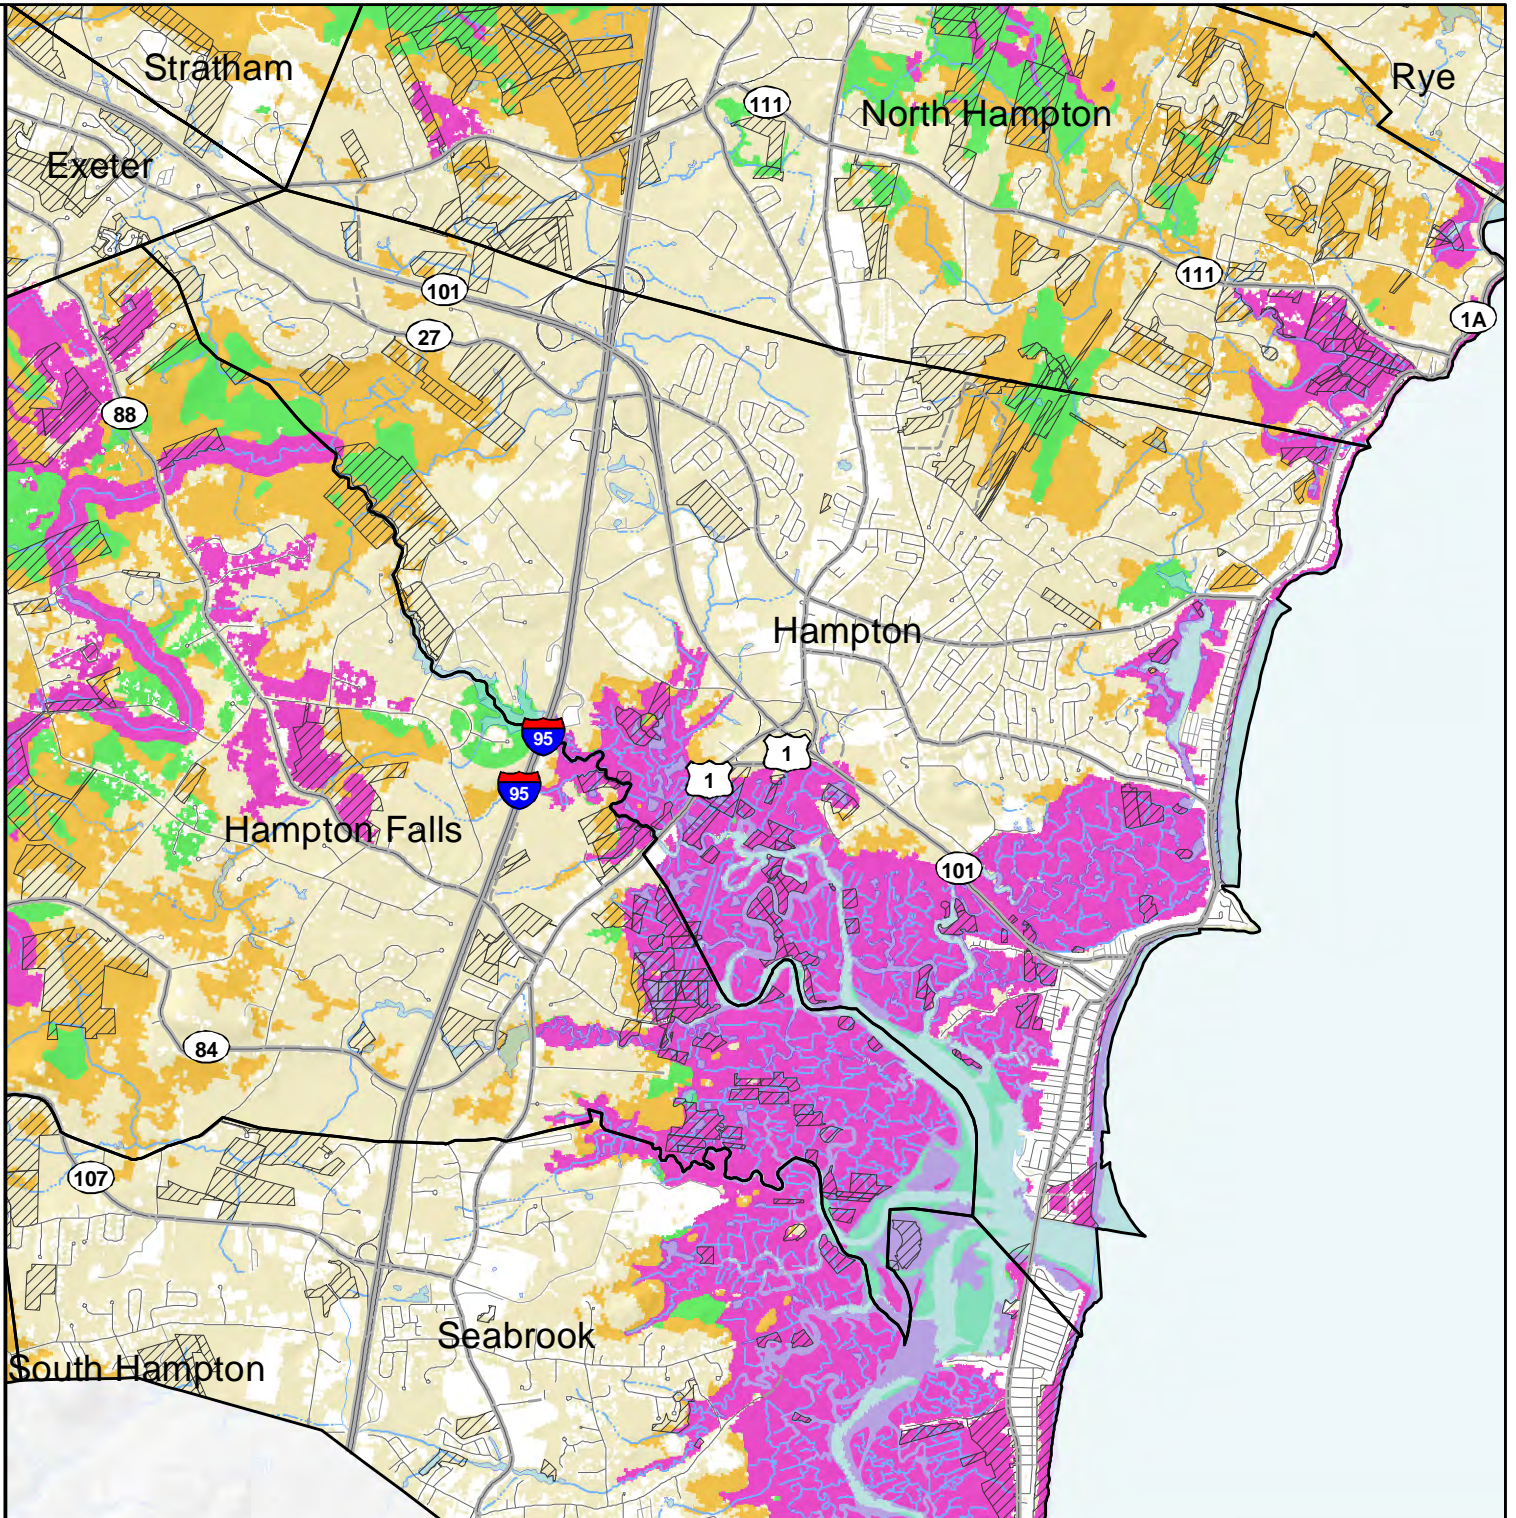

# 2020 HIGHEST RANKED WILDLIFE HABITAT BY ECOLOGICAL CONDITION

-  Highest Ranked Habitat in New Hampshire
-  Highest Ranked Habitat in the Biological Region
- Biological region = TNC ecoregional subsection for terrestrial habitats or Aquatic Resource Mitigation region for wetlands and floodplain forest.
-  Supporting Landscapes
-  Conservation or public

Base map data provided by NH GRANIT at UNH May 2020. Intended for planning use only.

Sept. 2015, spatial data Apr. 2020

0 1 2 Kilometers

0 1 2 Miles