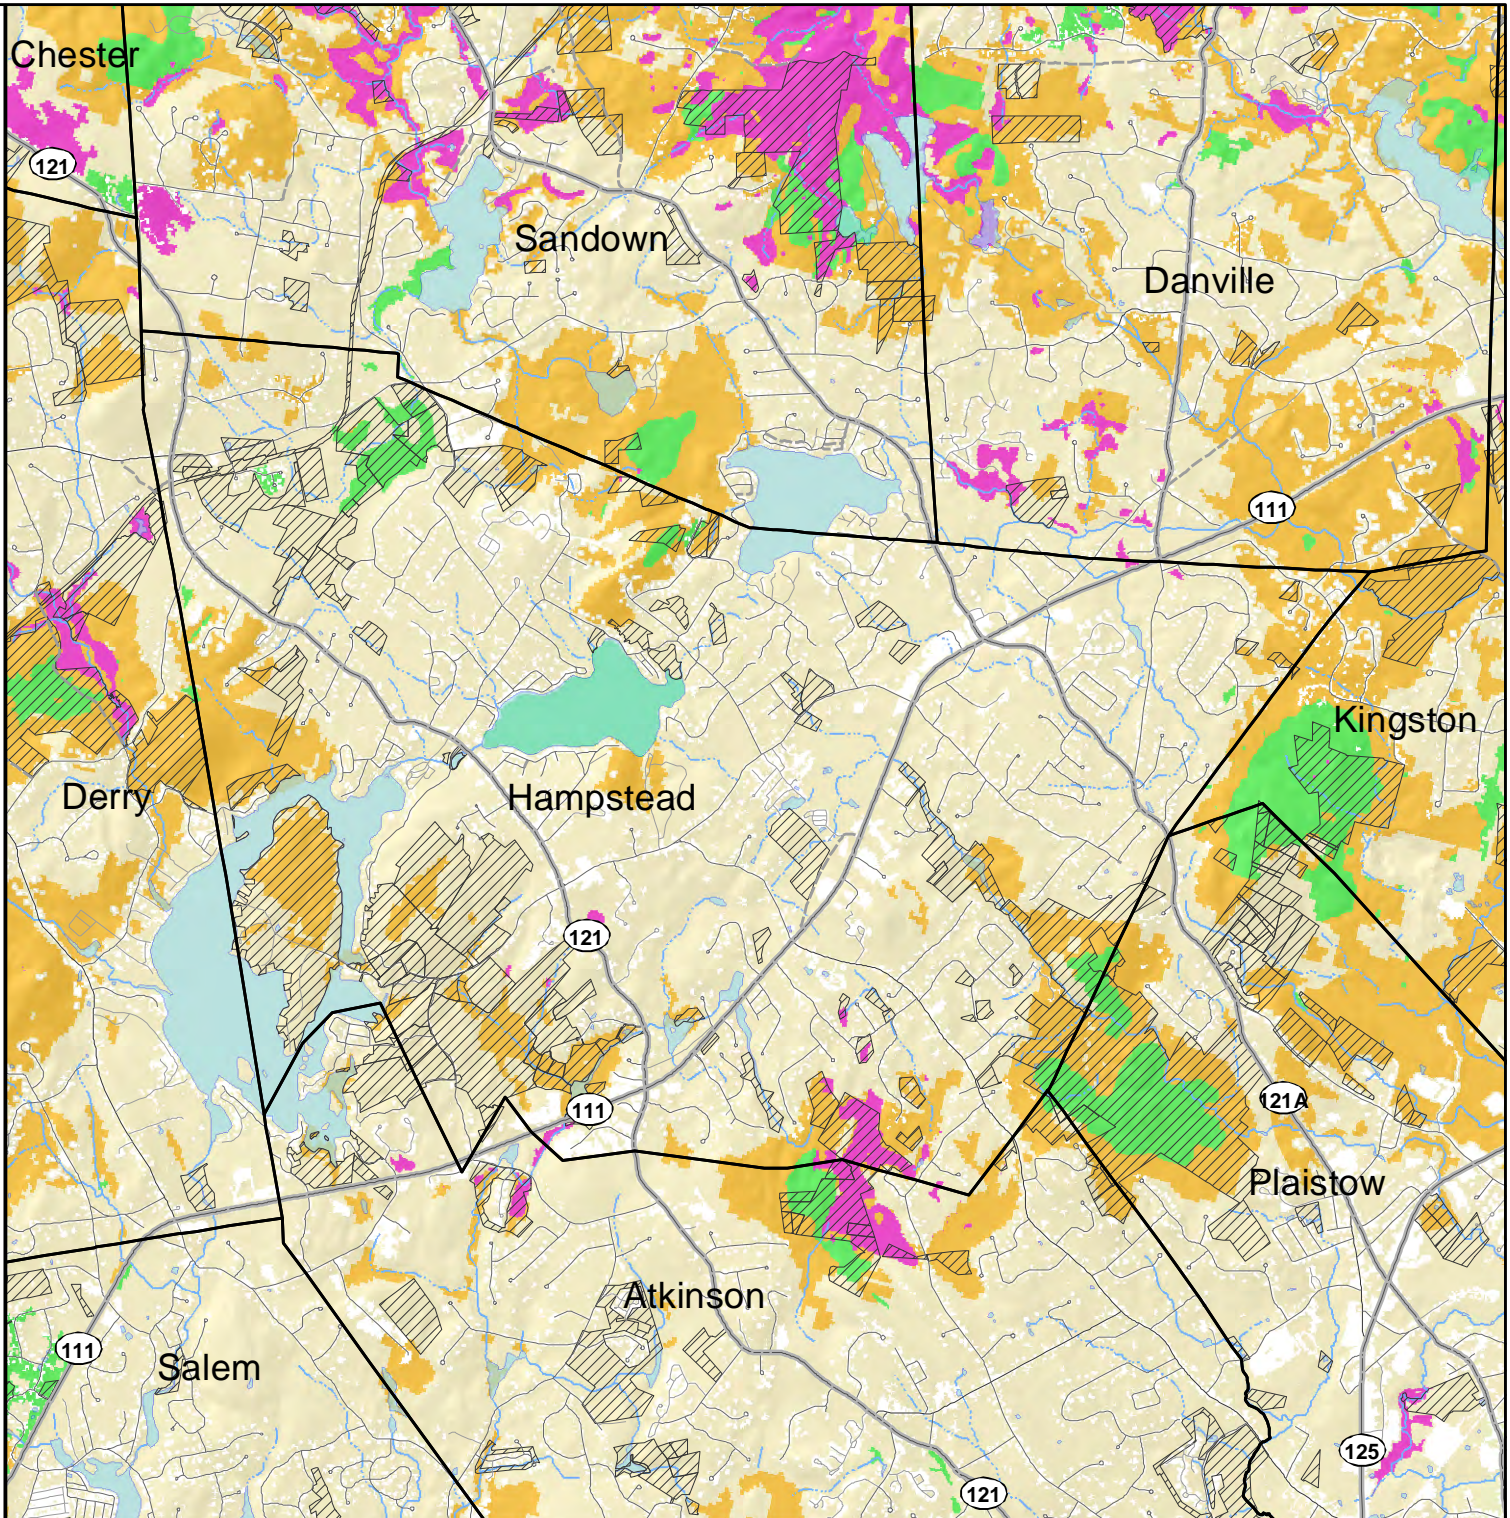

2020 HIGHEST RANKED WILDLIFE HABITAT BY ECOLOGICAL CONDITION

-  Highest Ranked Habitat in New Hampshire
-  Highest Ranked Habitat in the Biological Region
- Biological region = TNC ecoregional subsection for terrestrial habitats or Aquatic Resource Mitigation region for wetlands and floodplain forest.
-  Supporting Landscapes
-  Conservation or public

Base map data provided by NH GRANIT at UNH May 2020. Intended for planning use only.

Sept. 2015, spatial data Apr. 2020

0 1 2 Kilometers

0 0.95 1.9 Miles