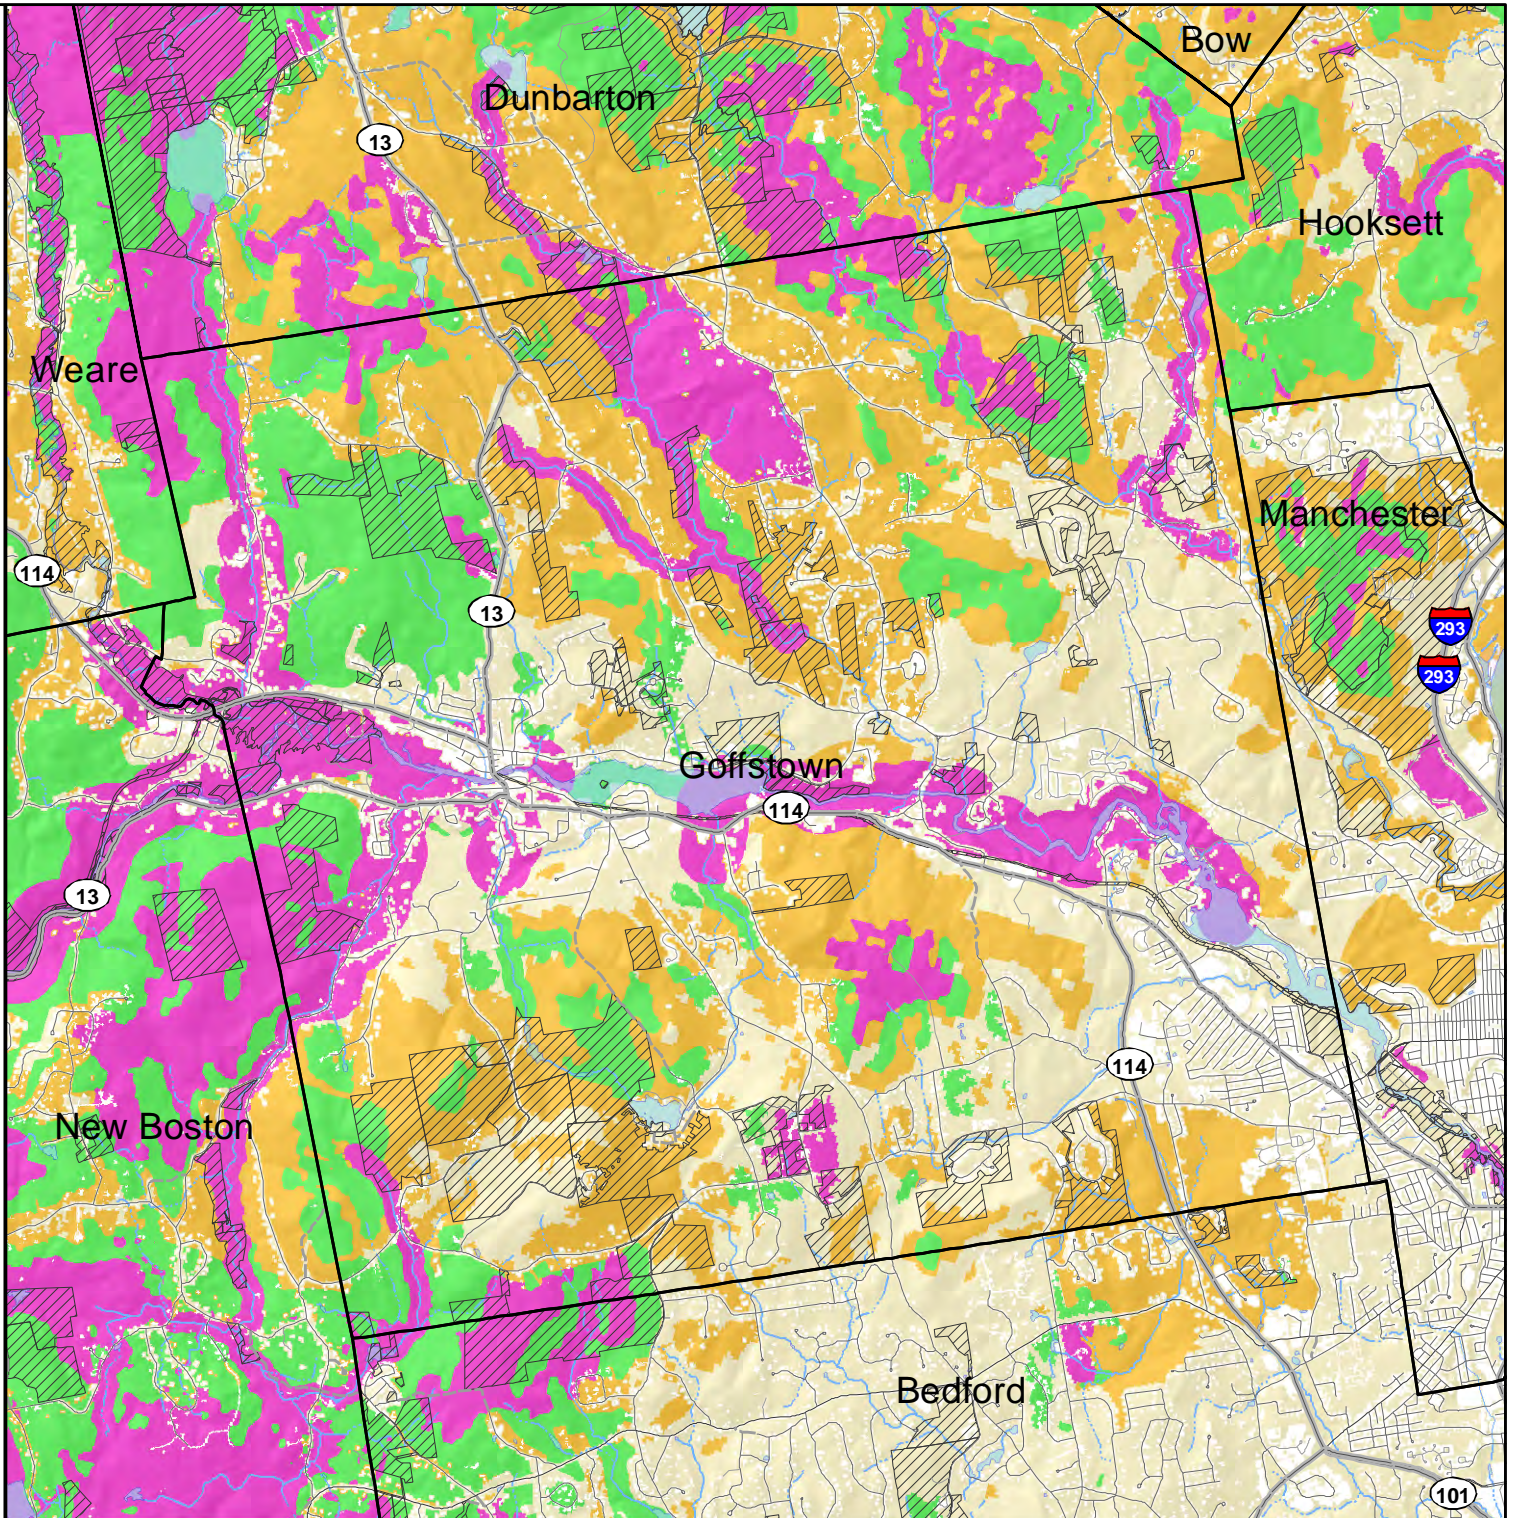

2020 HIGHEST RANKED WILDLIFE HABITAT BY ECOLOGICAL CONDITION

-  Highest Ranked Habitat in New Hampshire
-  Highest Ranked Habitat in the Biological Region
- Biological region = TNC ecoregional subsection for terrestrial habitats or Aquatic Resource Mitigation region for wetlands and floodplain forest.
-  Supporting Landscapes
-  Conservation or public

Base map data provided by NH GRANIT at UNH May 2020. Intended for planning use only.

Sept. 2015, spatial data Apr. 2020