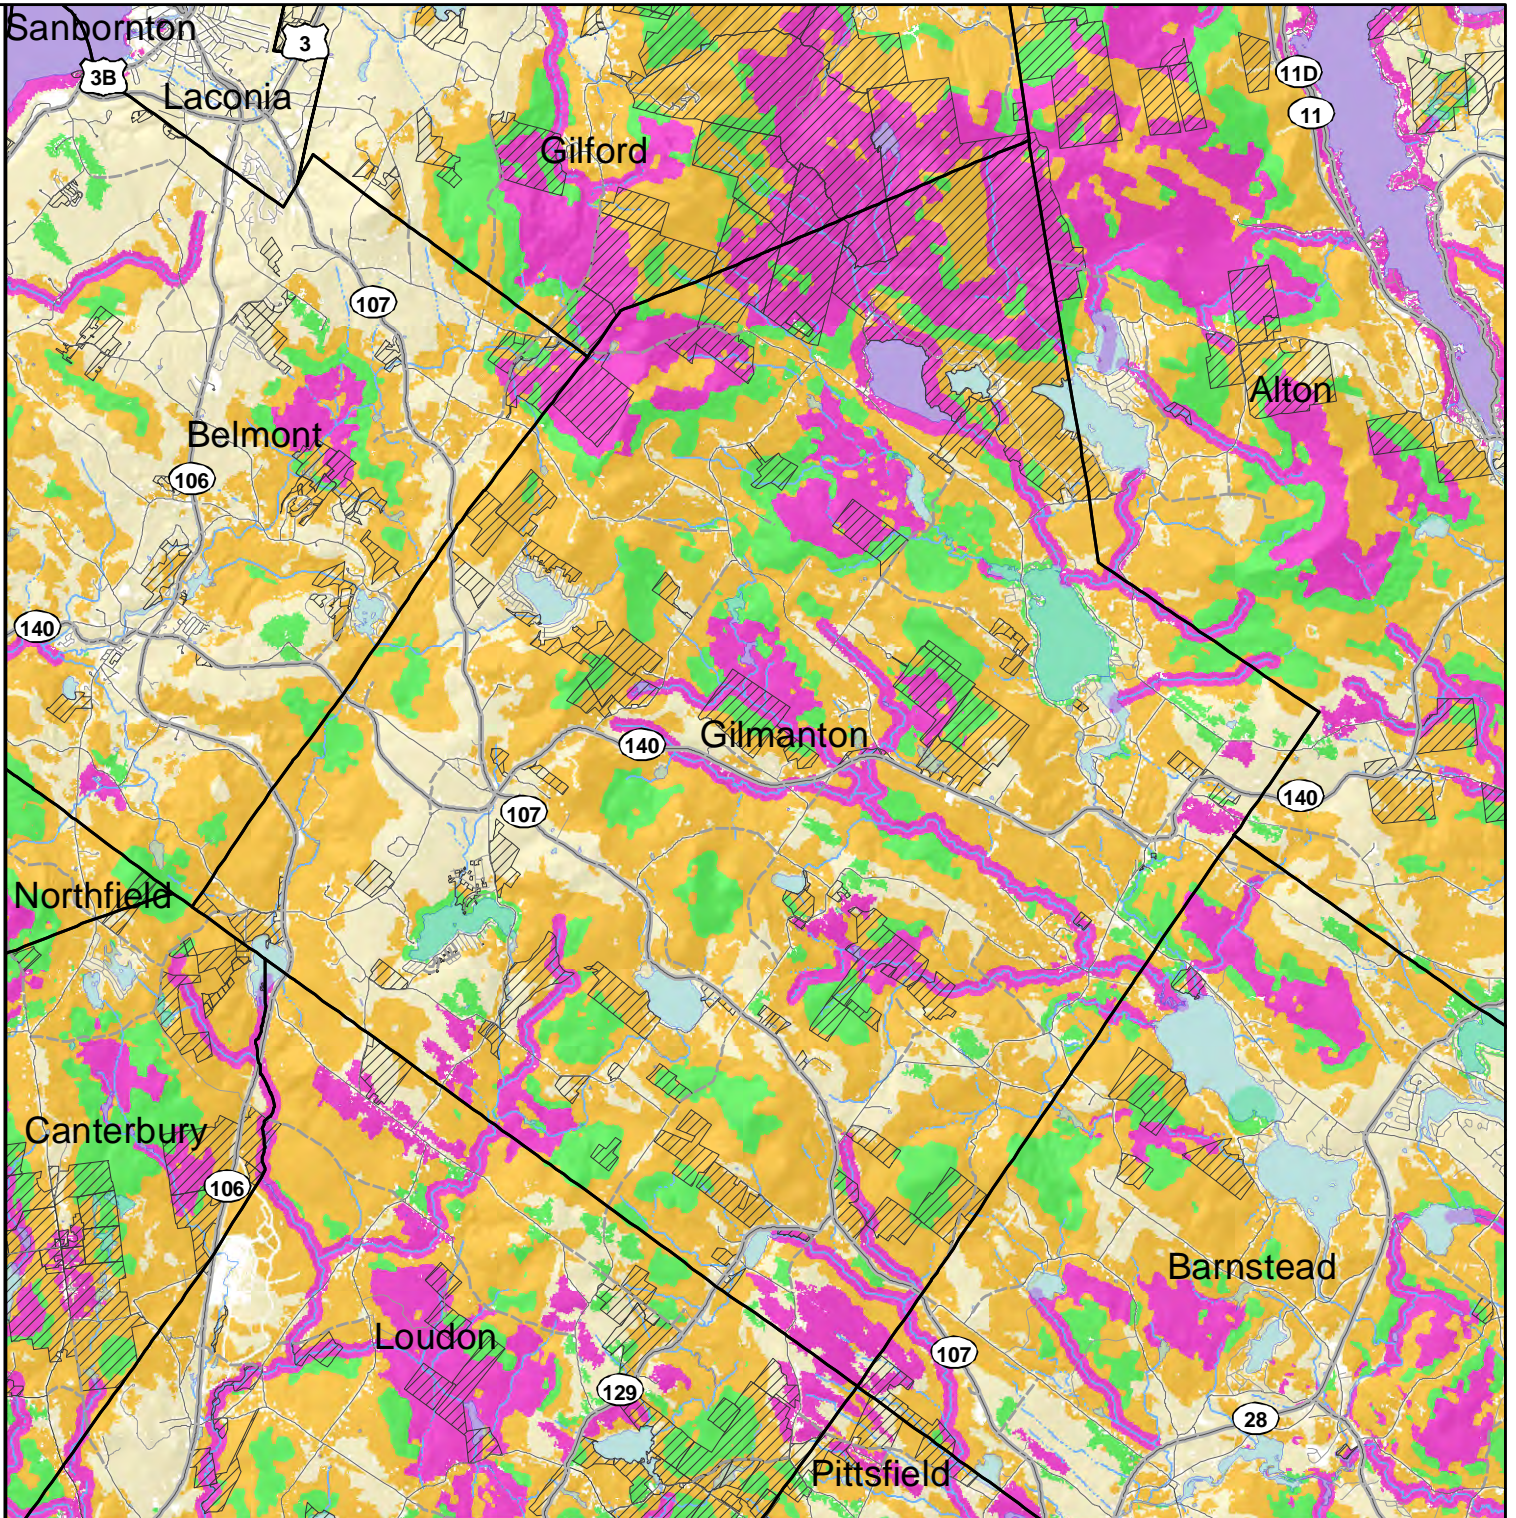

2020 HIGHEST RANKED WILDLIFE HABITAT BY ECOLOGICAL CONDITION

-  Highest Ranked Habitat in New Hampshire
-  Highest Ranked Habitat in the Biological Region
- Biological region = TNC ecoregional subsection for terrestrial habitats or Aquatic Resource Mitigation region for wetlands and floodplain forest.
-  Supporting Landscapes
-  Conservation or public

Base map data provided by NH GRANIT at UNH May 2020. Intended for planning use only.

Sept. 2015, spatial data Apr. 2020

0 2.5 5 Kilometers

0 1.5 3 Miles