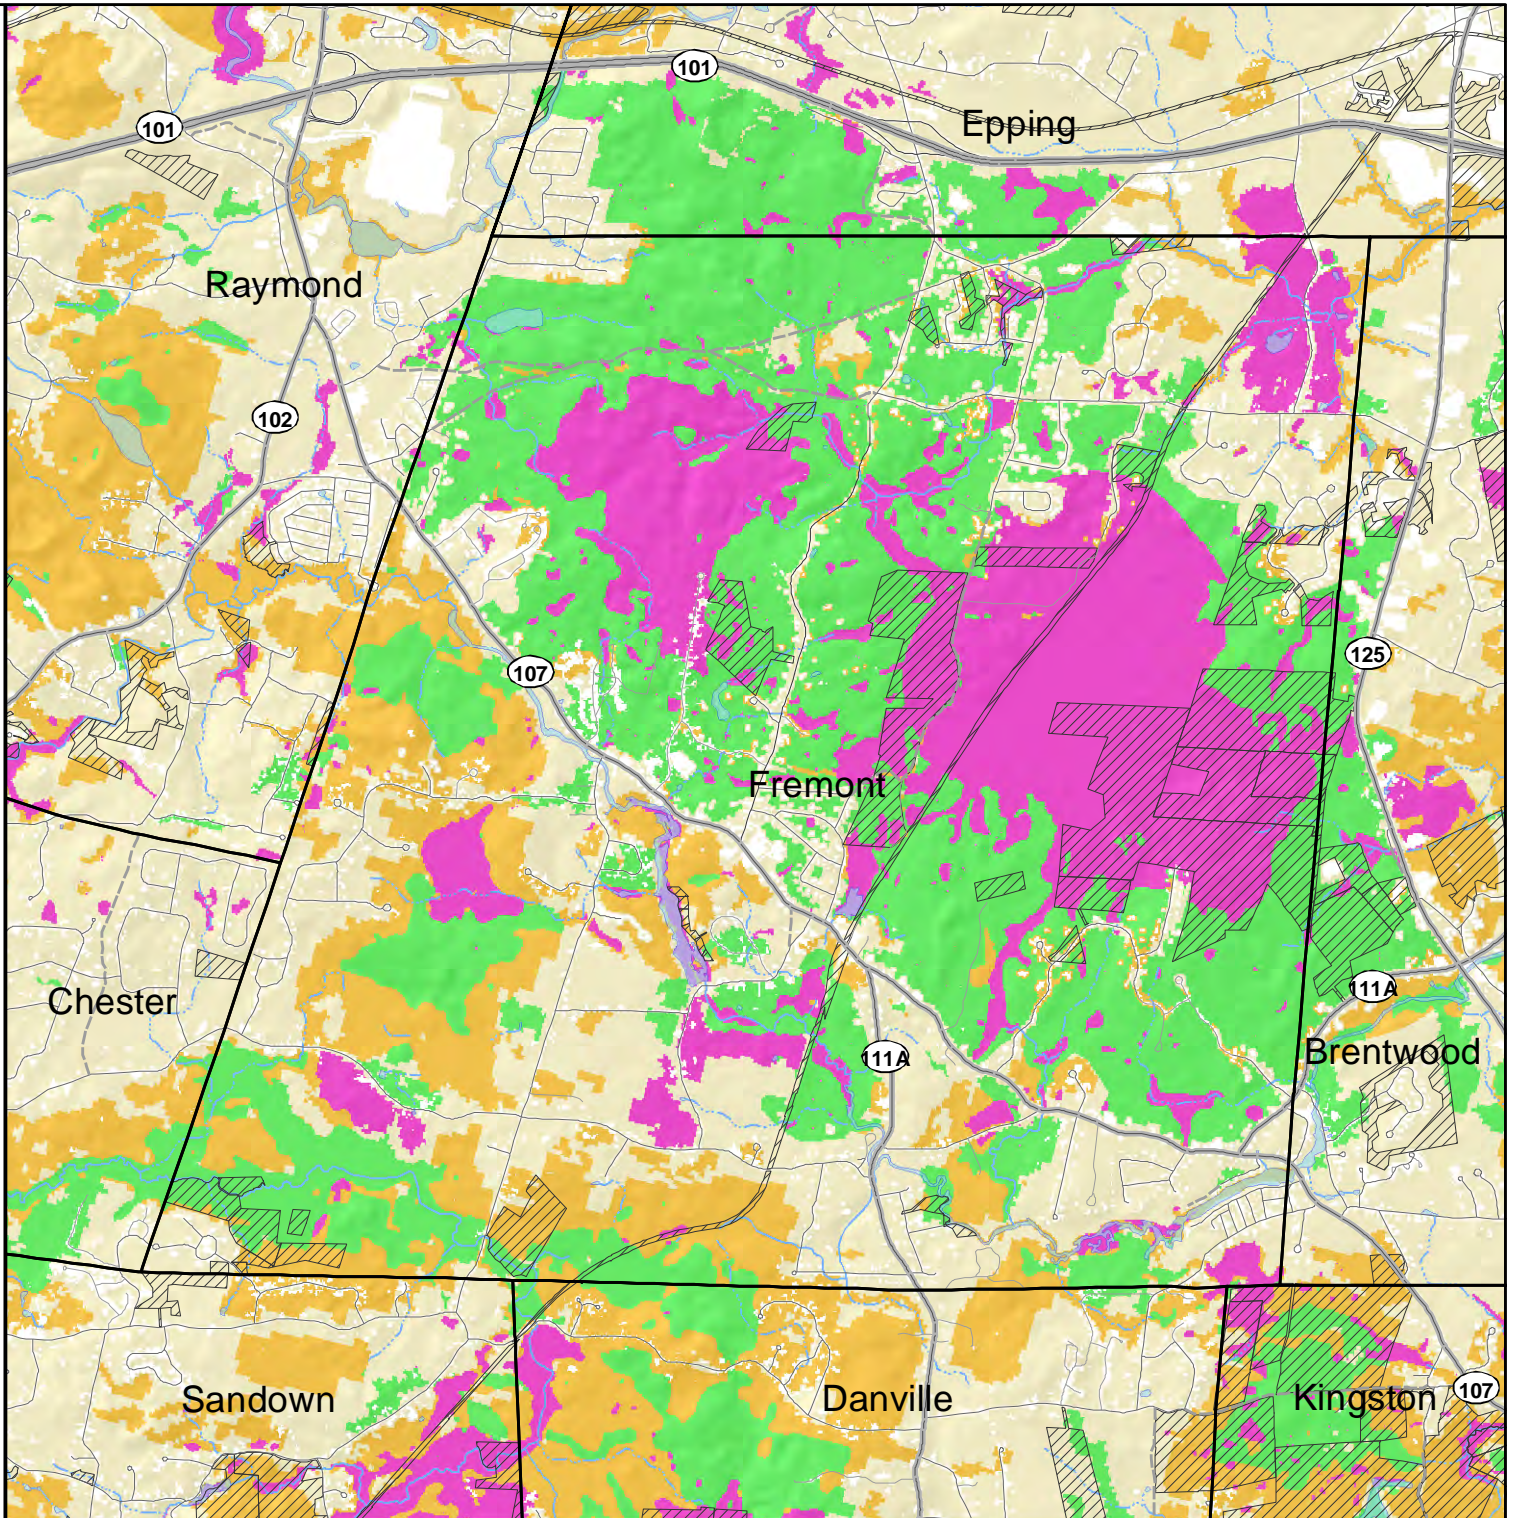

2020 HIGHEST RANKED WILDLIFE HABITAT BY ECOLOGICAL CONDITION

-  Highest Ranked Habitat in New Hampshire
-  Highest Ranked Habitat in the Biological Region
- Biological region = TNC ecoregional subsection for terrestrial habitats or Aquatic Resource Mitigation region for wetlands and floodplain forest.
-  Supporting Landscapes
-  Conservation or public

Base map data provided by NH GRANIT at UNH May 2020. Intended for planning use only.

Sept. 2015, spatial data Apr. 2020