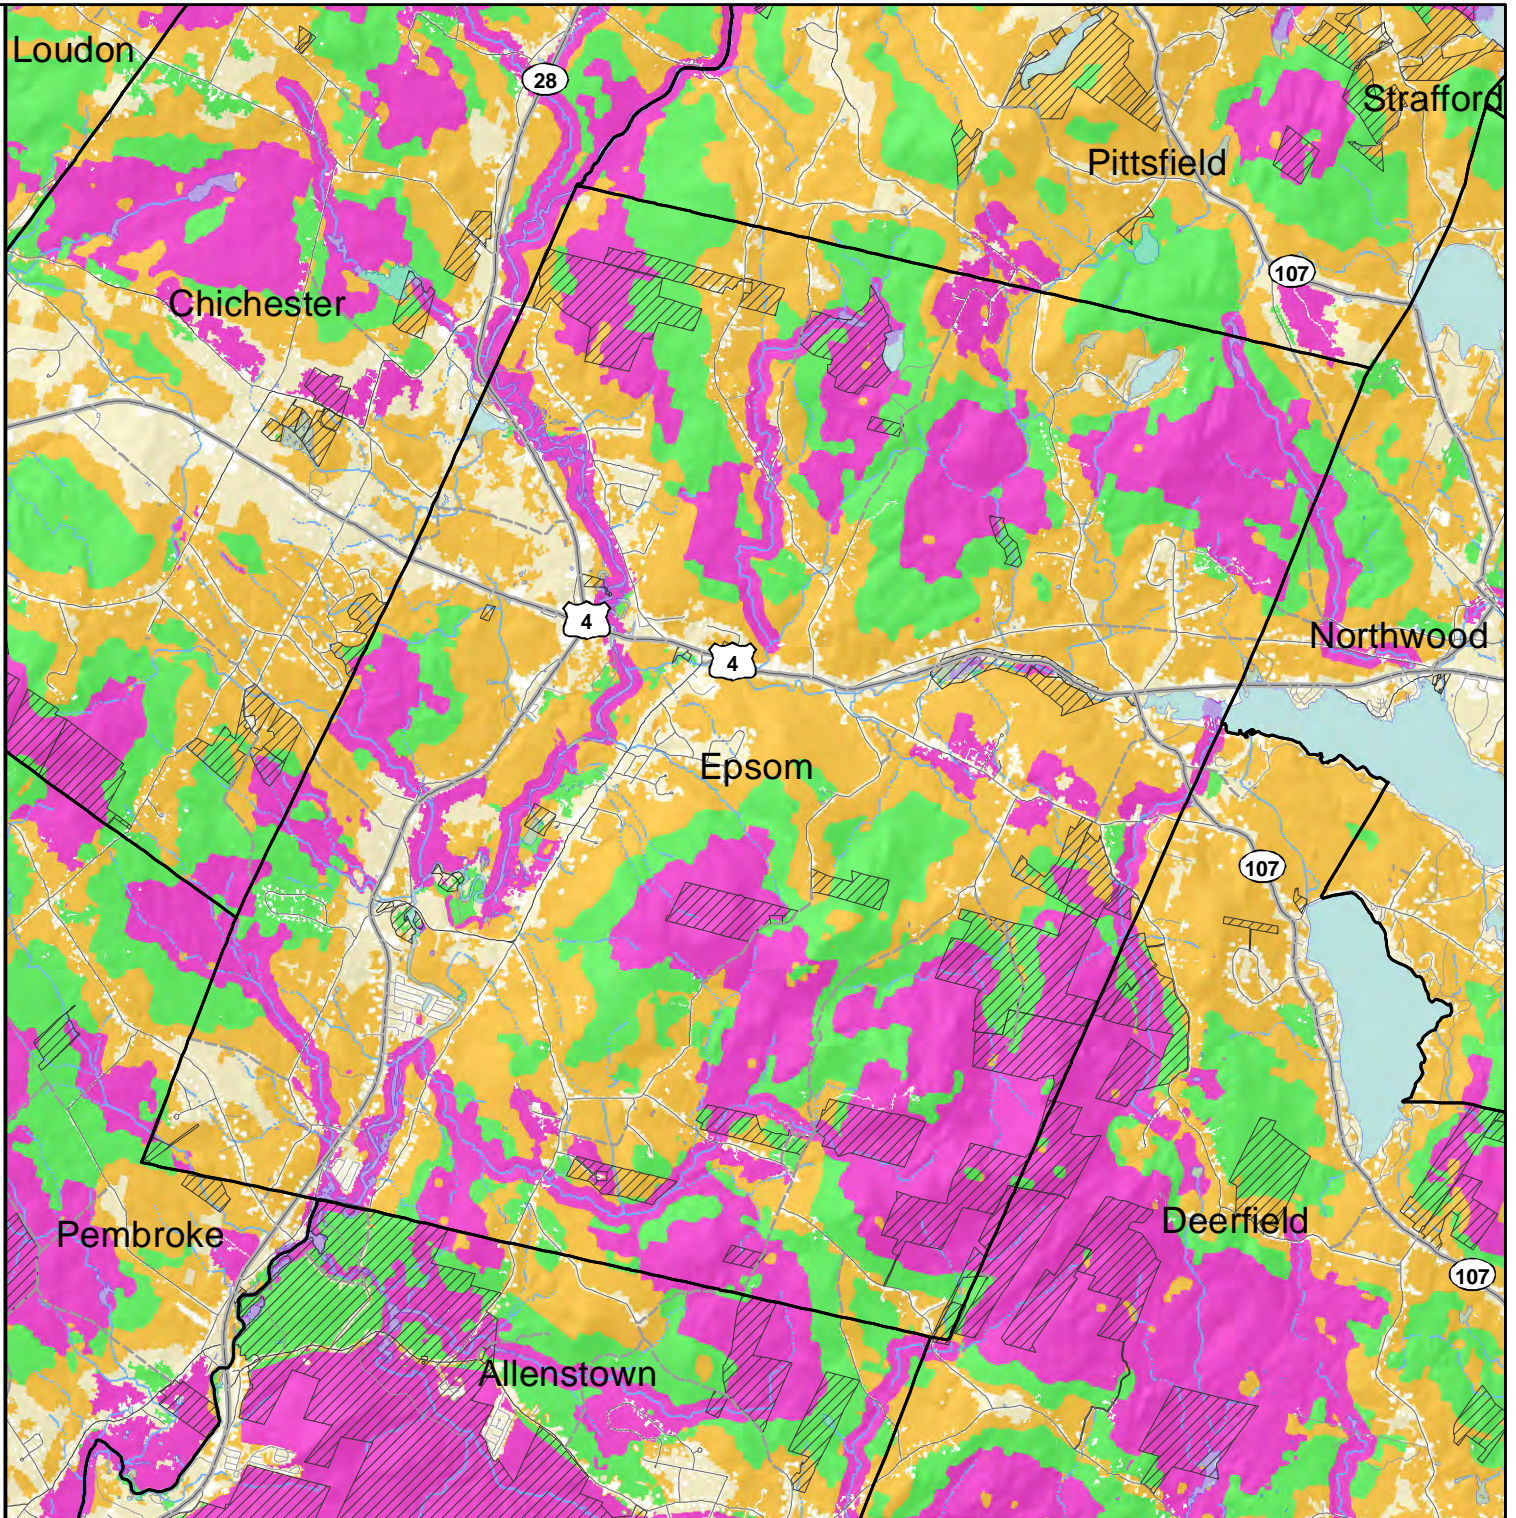

2020 HIGHEST RANKED WILDLIFE HABITAT BY ECOLOGICAL CONDITION

-  Highest Ranked Habitat in New Hampshire
-  Highest Ranked Habitat in the Biological Region
- Biological region = TNC ecoregional subsection for terrestrial habitats or Aquatic Resource Mitigation region for wetlands and floodplain forest.
-  Supporting Landscapes
-  Conservation or public

Base map data provided by NH GRANIT at UNH May 2020. Intended for planning use only.

Sept. 2015, spatial data Apr. 2020

0 1.5 3 Kilometers

0 1 2 Miles