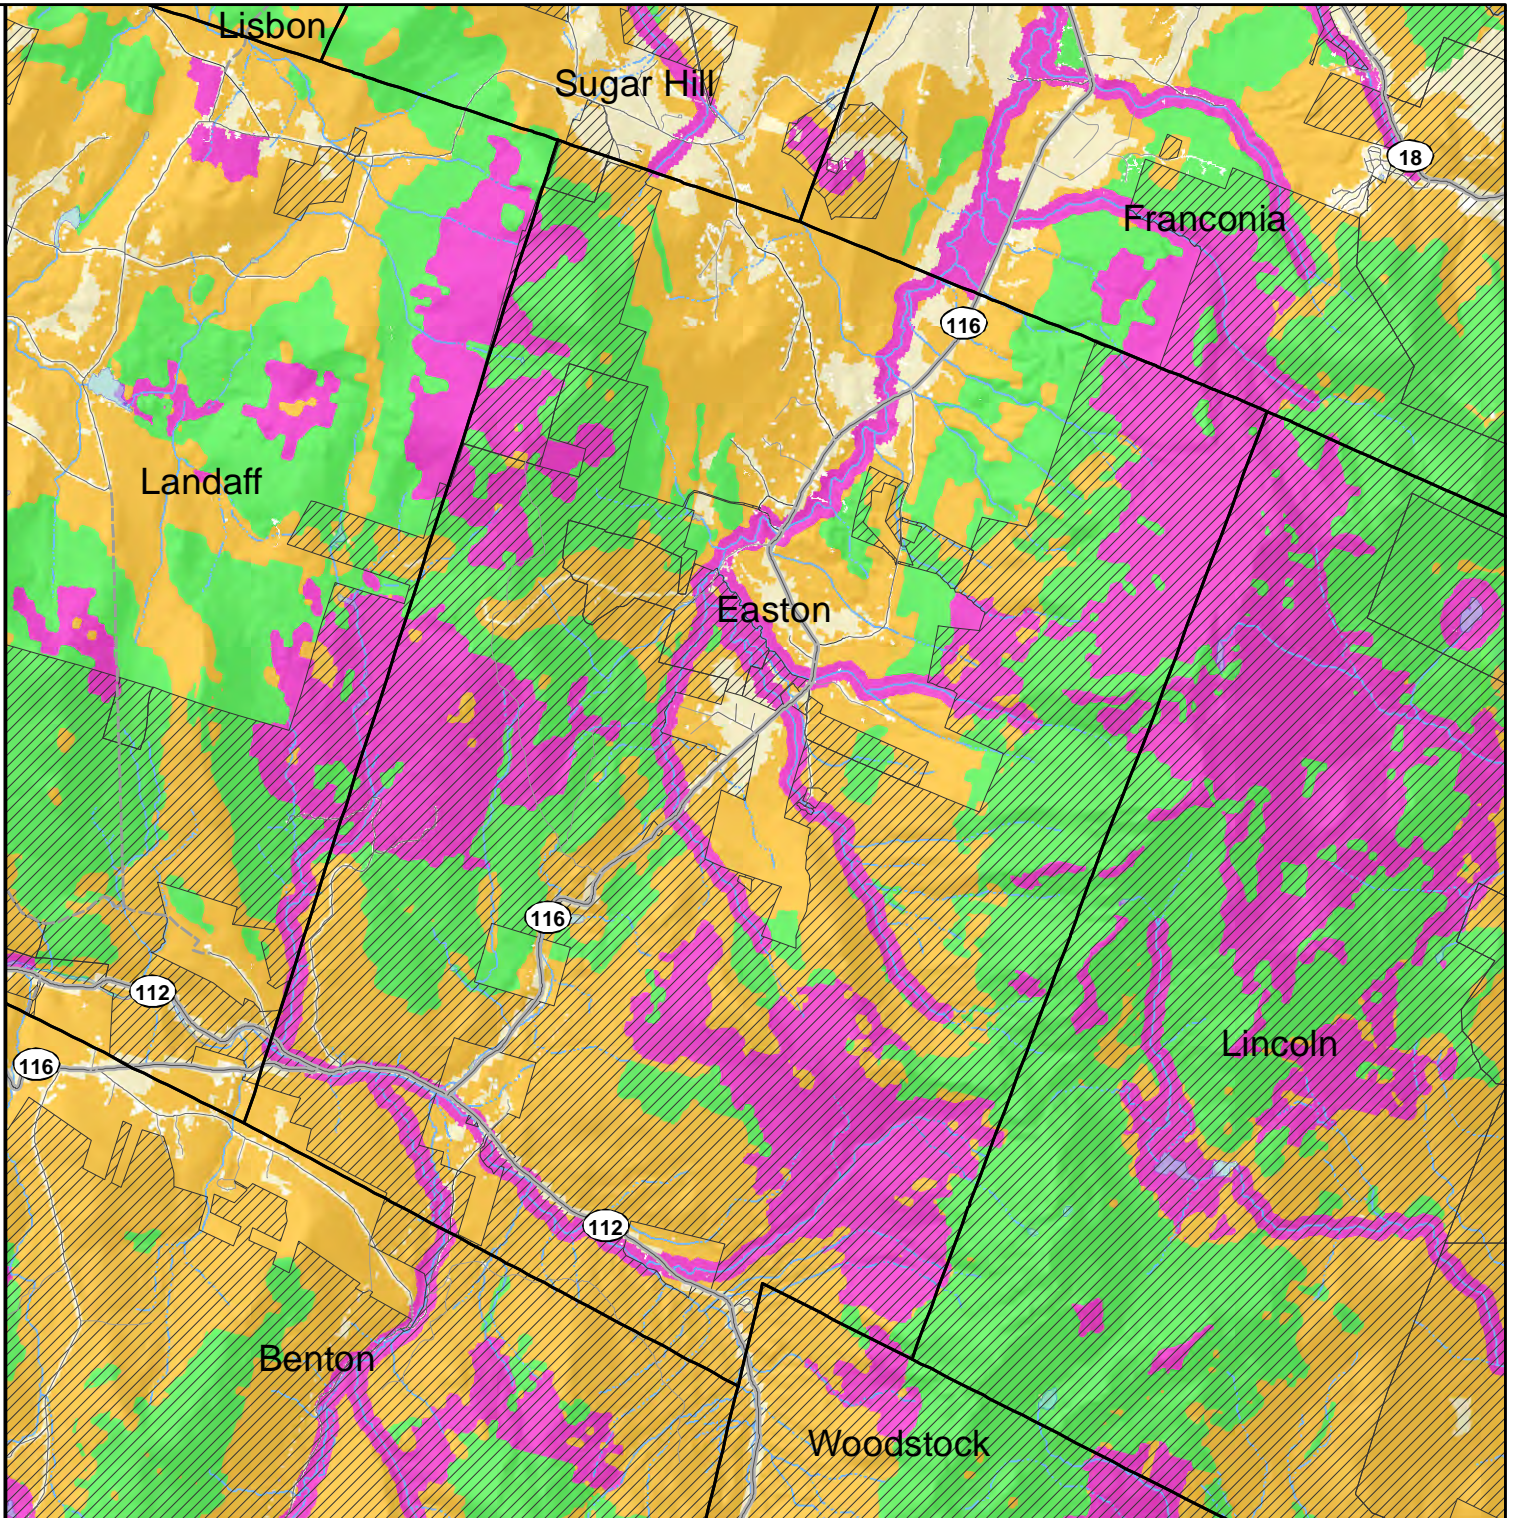

2020 HIGHEST RANKED WILDLIFE HABITAT BY ECOLOGICAL CONDITION

-  Highest Ranked Habitat in New Hampshire
-  Highest Ranked Habitat in the Biological Region
- Biological region = TNC ecoregional subsection for terrestrial habitats or Aquatic Resource Mitigation region for wetlands and floodplain forest.
-  Supporting Landscapes
-  Conservation or public

Base map data provided by NH GRANIT at UNH May 2020. Intended for planning use only.

Sept. 2015, spatial data Apr. 2020

0 1.5 3 Kilometers

0 1 2 Miles