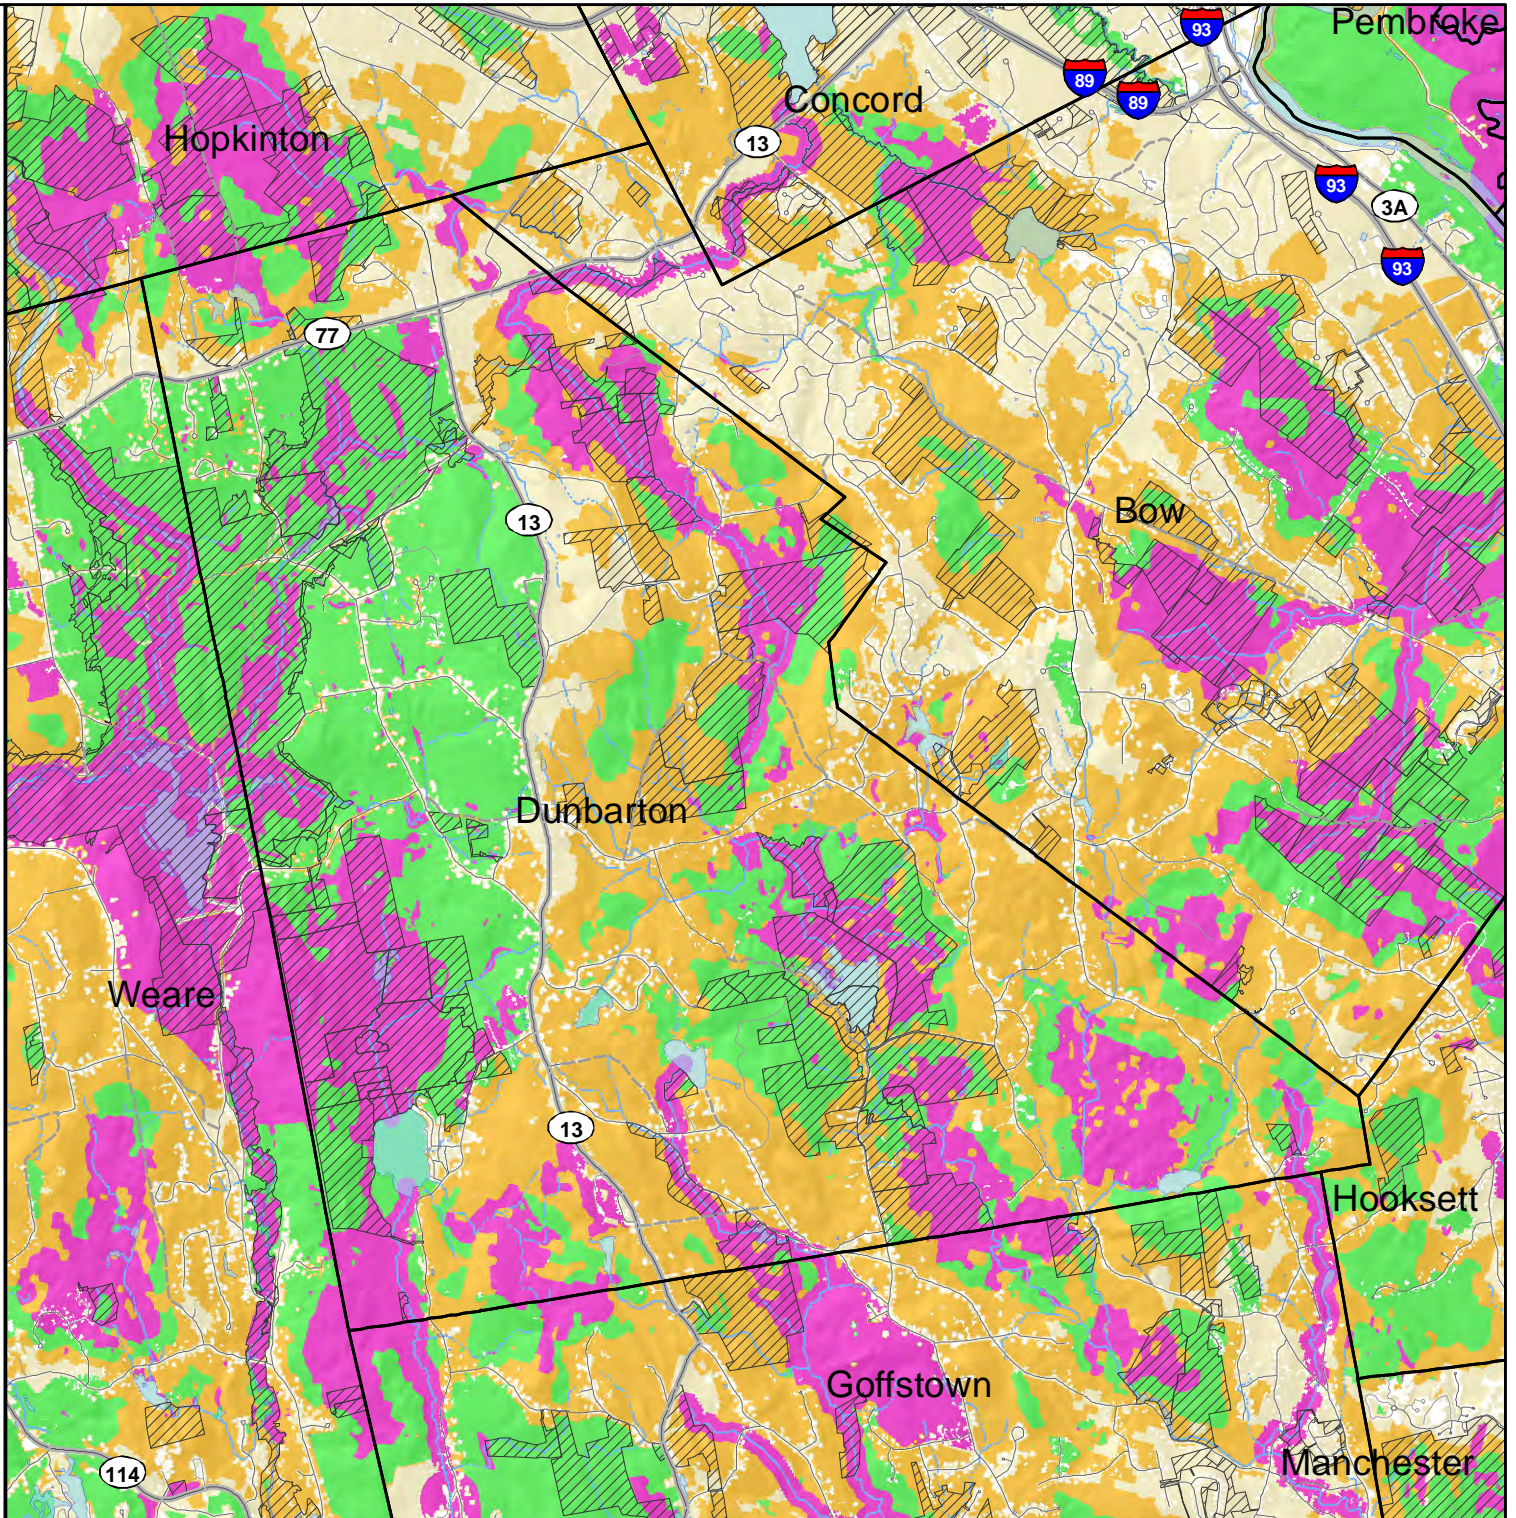

2020 HIGHEST RANKED WILDLIFE HABITAT BY ECOLOGICAL CONDITION

-  Highest Ranked Habitat in New Hampshire
-  Highest Ranked Habitat in the Biological Region
- Biological region = TNC ecoregional subsection for terrestrial habitats or Aquatic Resource Mitigation region for wetlands and floodplain forest.
-  Supporting Landscapes
-  Conservation or public

Base map data provided by NH GRANIT at UNH May 2020. Intended for planning use only.

Sept. 2015, spatial data Apr. 2020

0 1.5 3 Kilometers

0 1 2 Miles