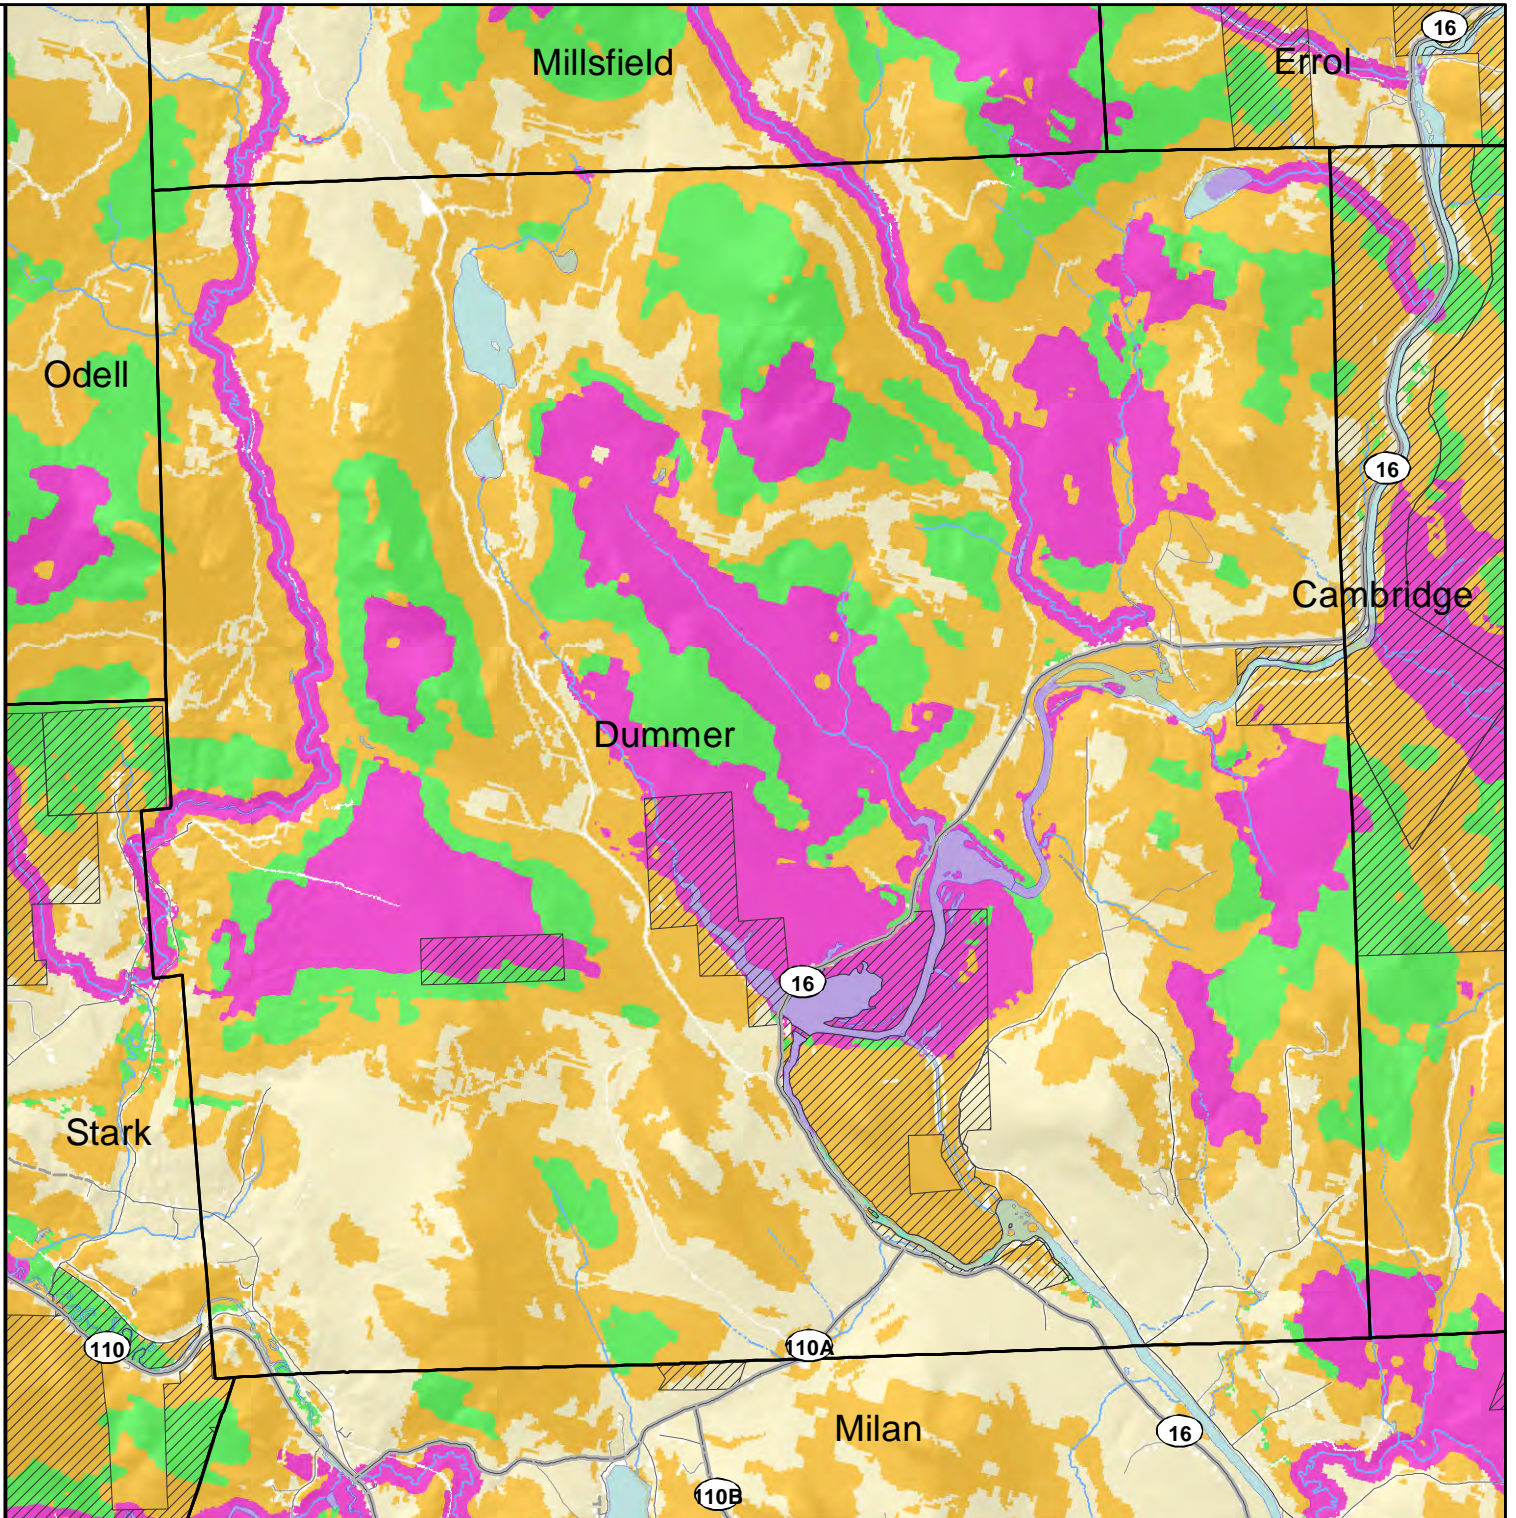

2020 HIGHEST RANKED WILDLIFE HABITAT BY ECOLOGICAL CONDITION

-  Highest Ranked Habitat in New Hampshire
-  Highest Ranked Habitat in the Biological Region
- Biological region = TNC ecoregional subsection for terrestrial habitats or Aquatic Resource Mitigation region for wetlands and floodplain forest.
-  Supporting Landscapes
-  Conservation or public

Base map data provided by NH GRANIT at UNH May 2020. Intended for planning use only.

Sept. 2015, spatial data Apr. 2020