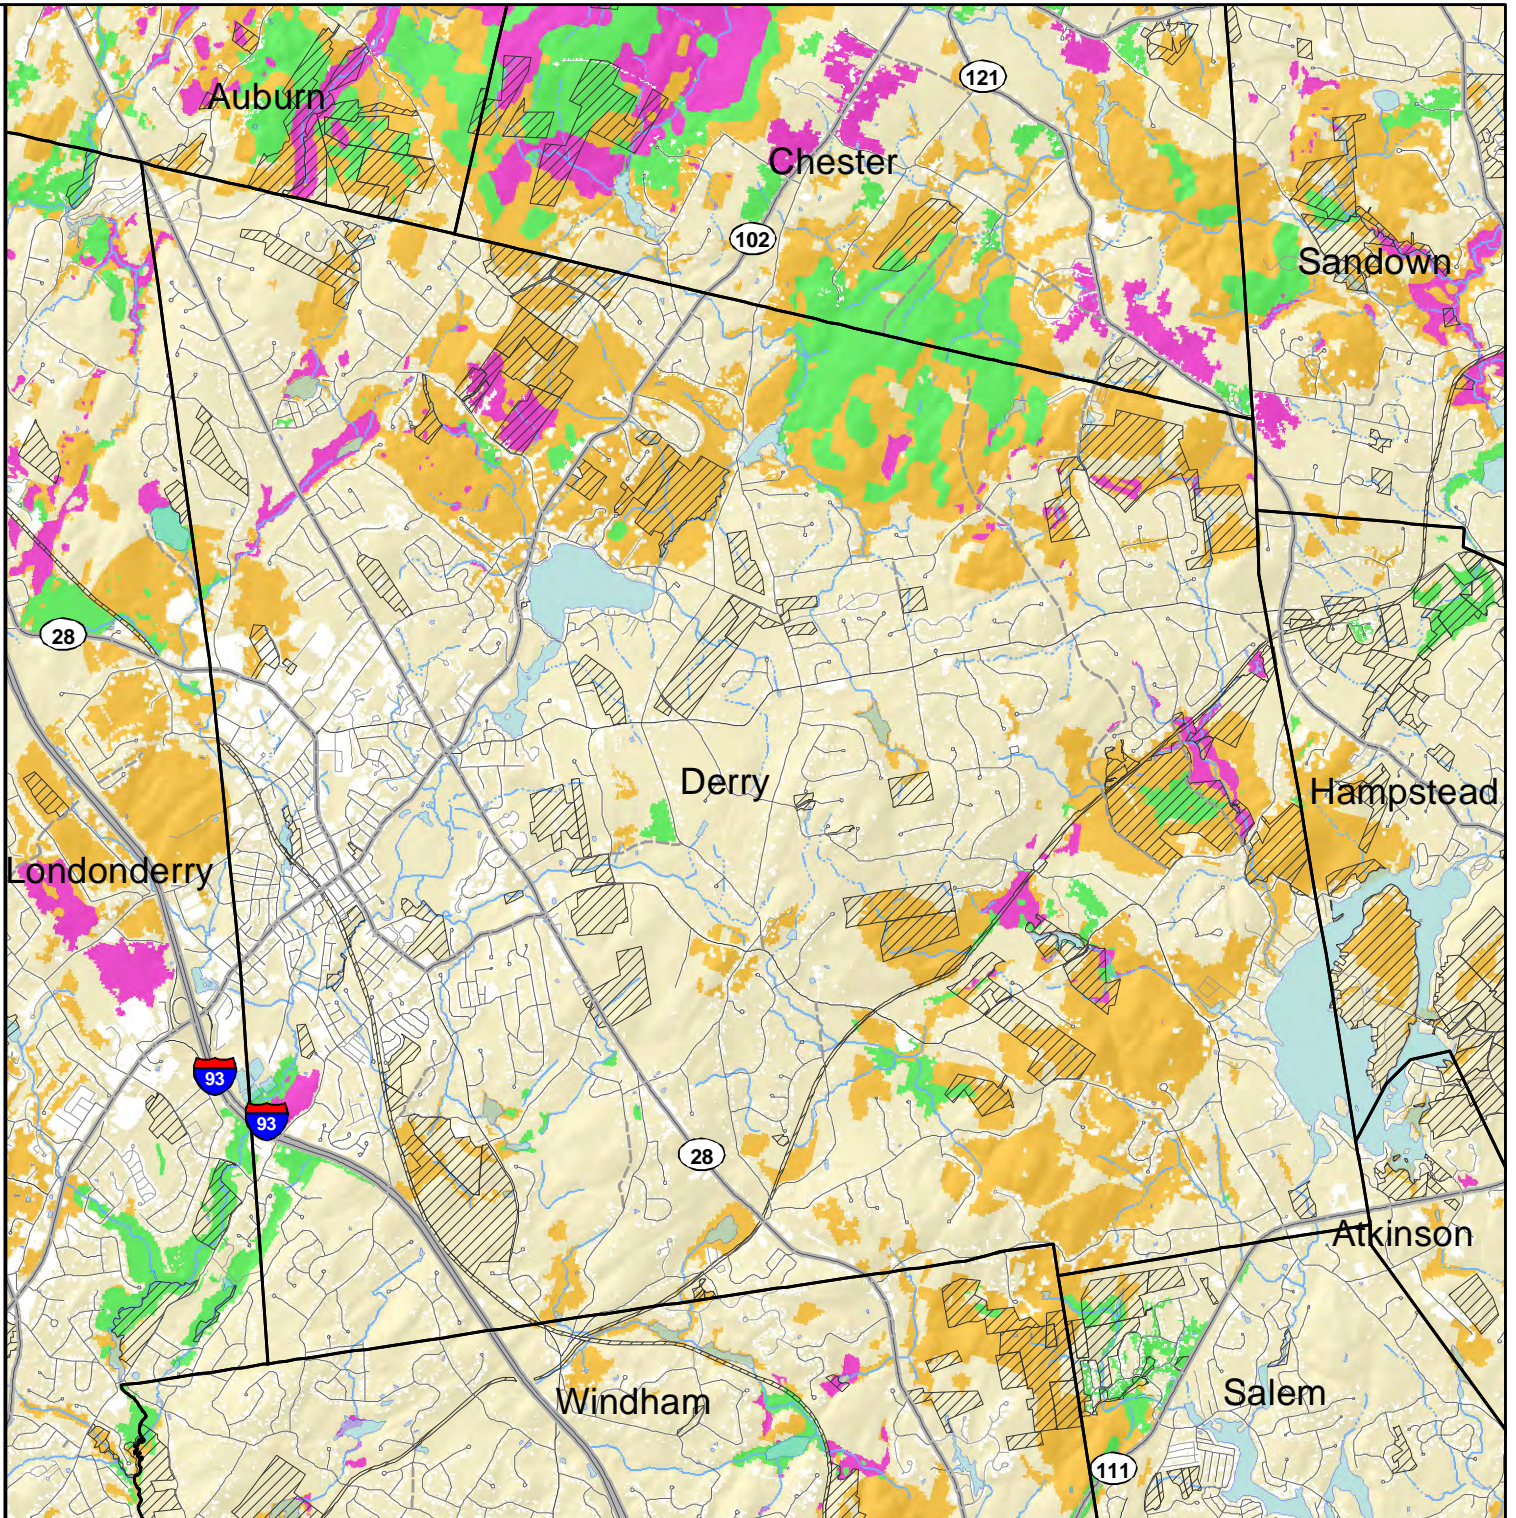

2020 HIGHEST RANKED WILDLIFE HABITAT BY ECOLOGICAL CONDITION

-  Highest Ranked Habitat in New Hampshire
-  Highest Ranked Habitat in the Biological Region
- Biological region = TNC ecoregional subsection for terrestrial habitats or Aquatic Resource Mitigation region for wetlands and floodplain forest.
-  Supporting Landscapes
-  Conservation or public

Base map data provided by NH GRANIT at UNH May 2020. Intended for planning use only.

Sept. 2015, spatial data Apr. 2020