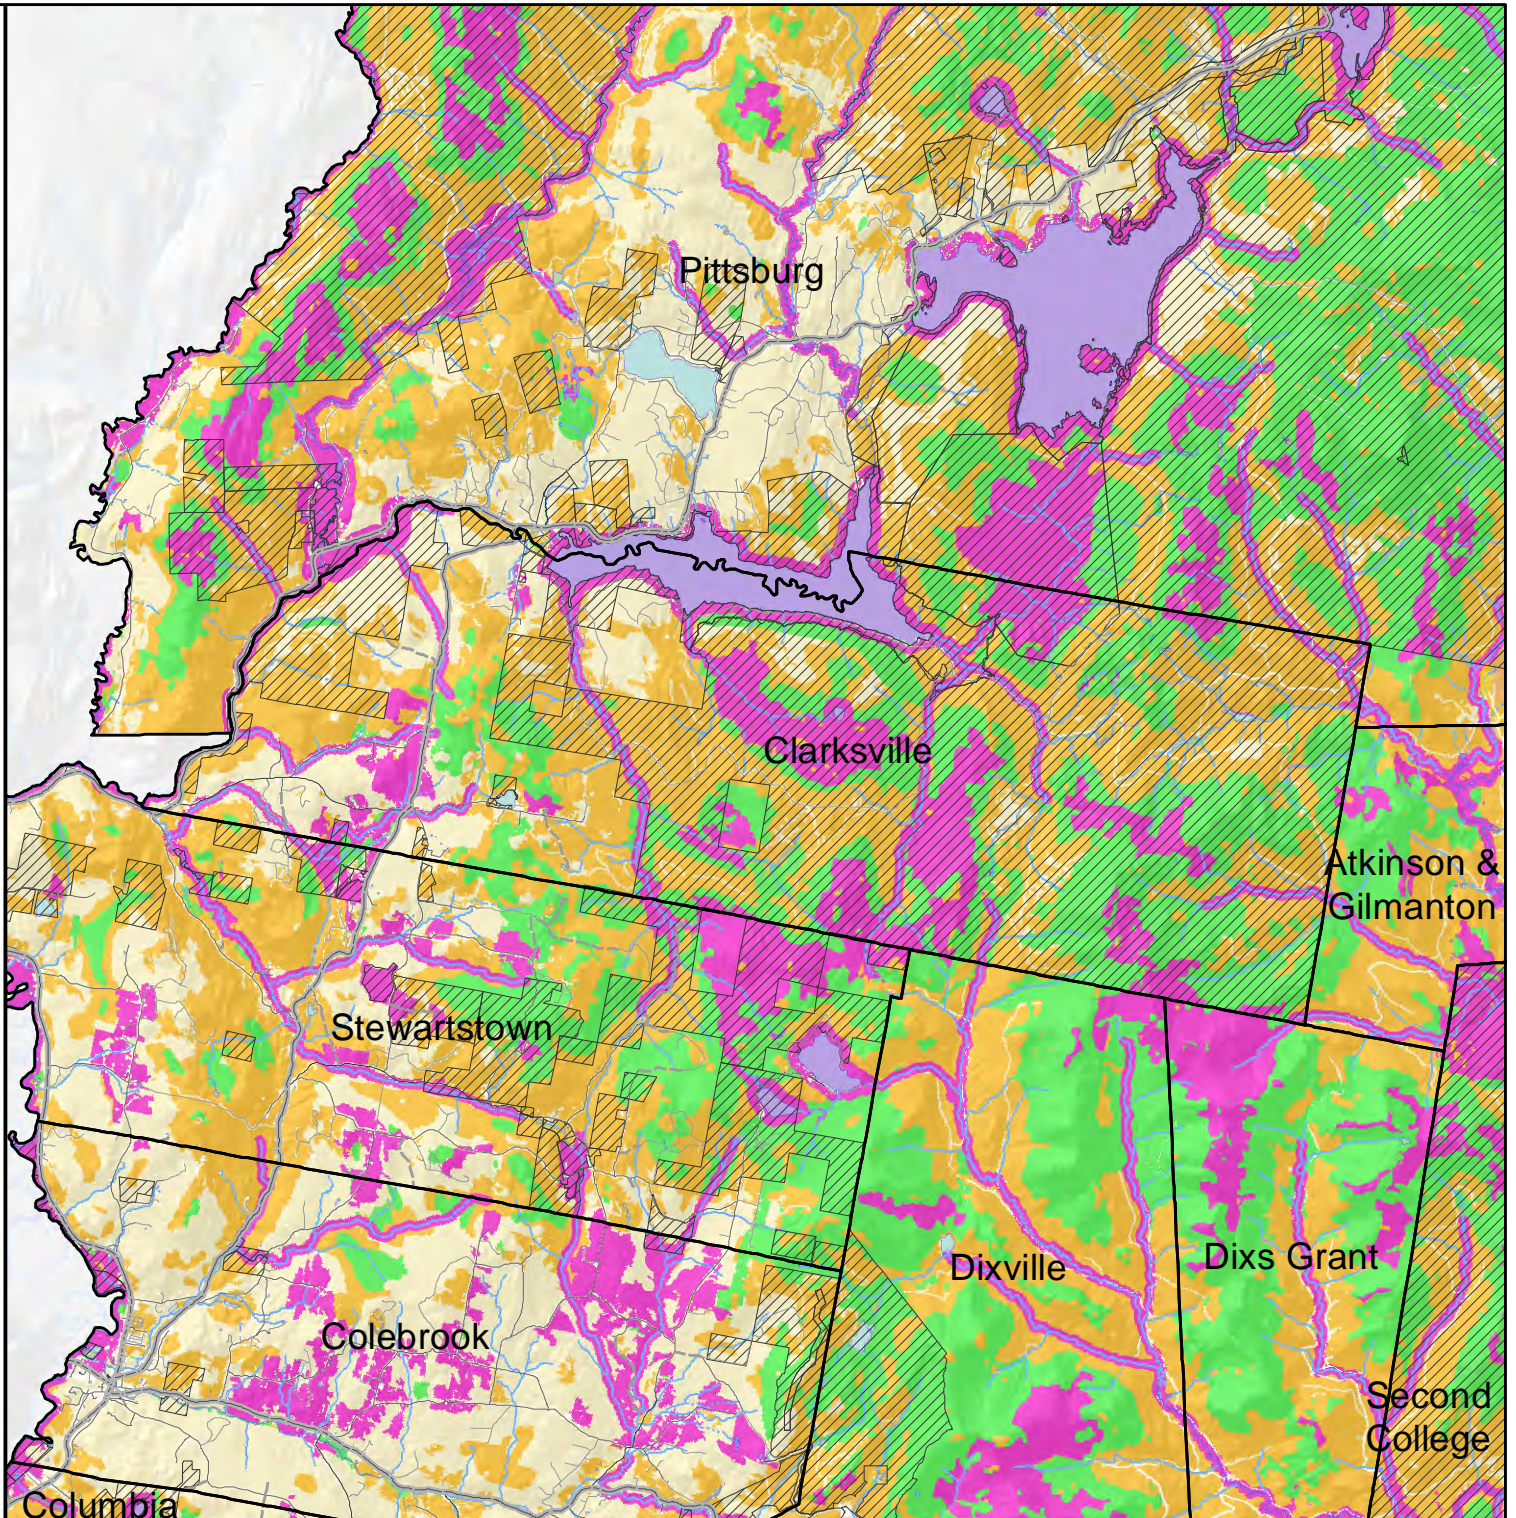

2020 HIGHEST RANKED WILDLIFE HABITAT BY ECOLOGICAL CONDITION

- Highest Ranked Habitat in New Hampshire
- Highest Ranked Habitat in the Biological Region
- Biological region = TNC ecoregional subsection for terrestrial habitats or Aquatic Resource Mitigation region for wetlands and floodplain forest.
- Supporting Landscapes
- Conservation or public

Base map data provided by NH GRANIT at UNH May 2020. Intended for planning use only.

Sept. 2015, spatial data Apr. 2020

0 3.5 7 Kilometers

0 2.5 5 Miles