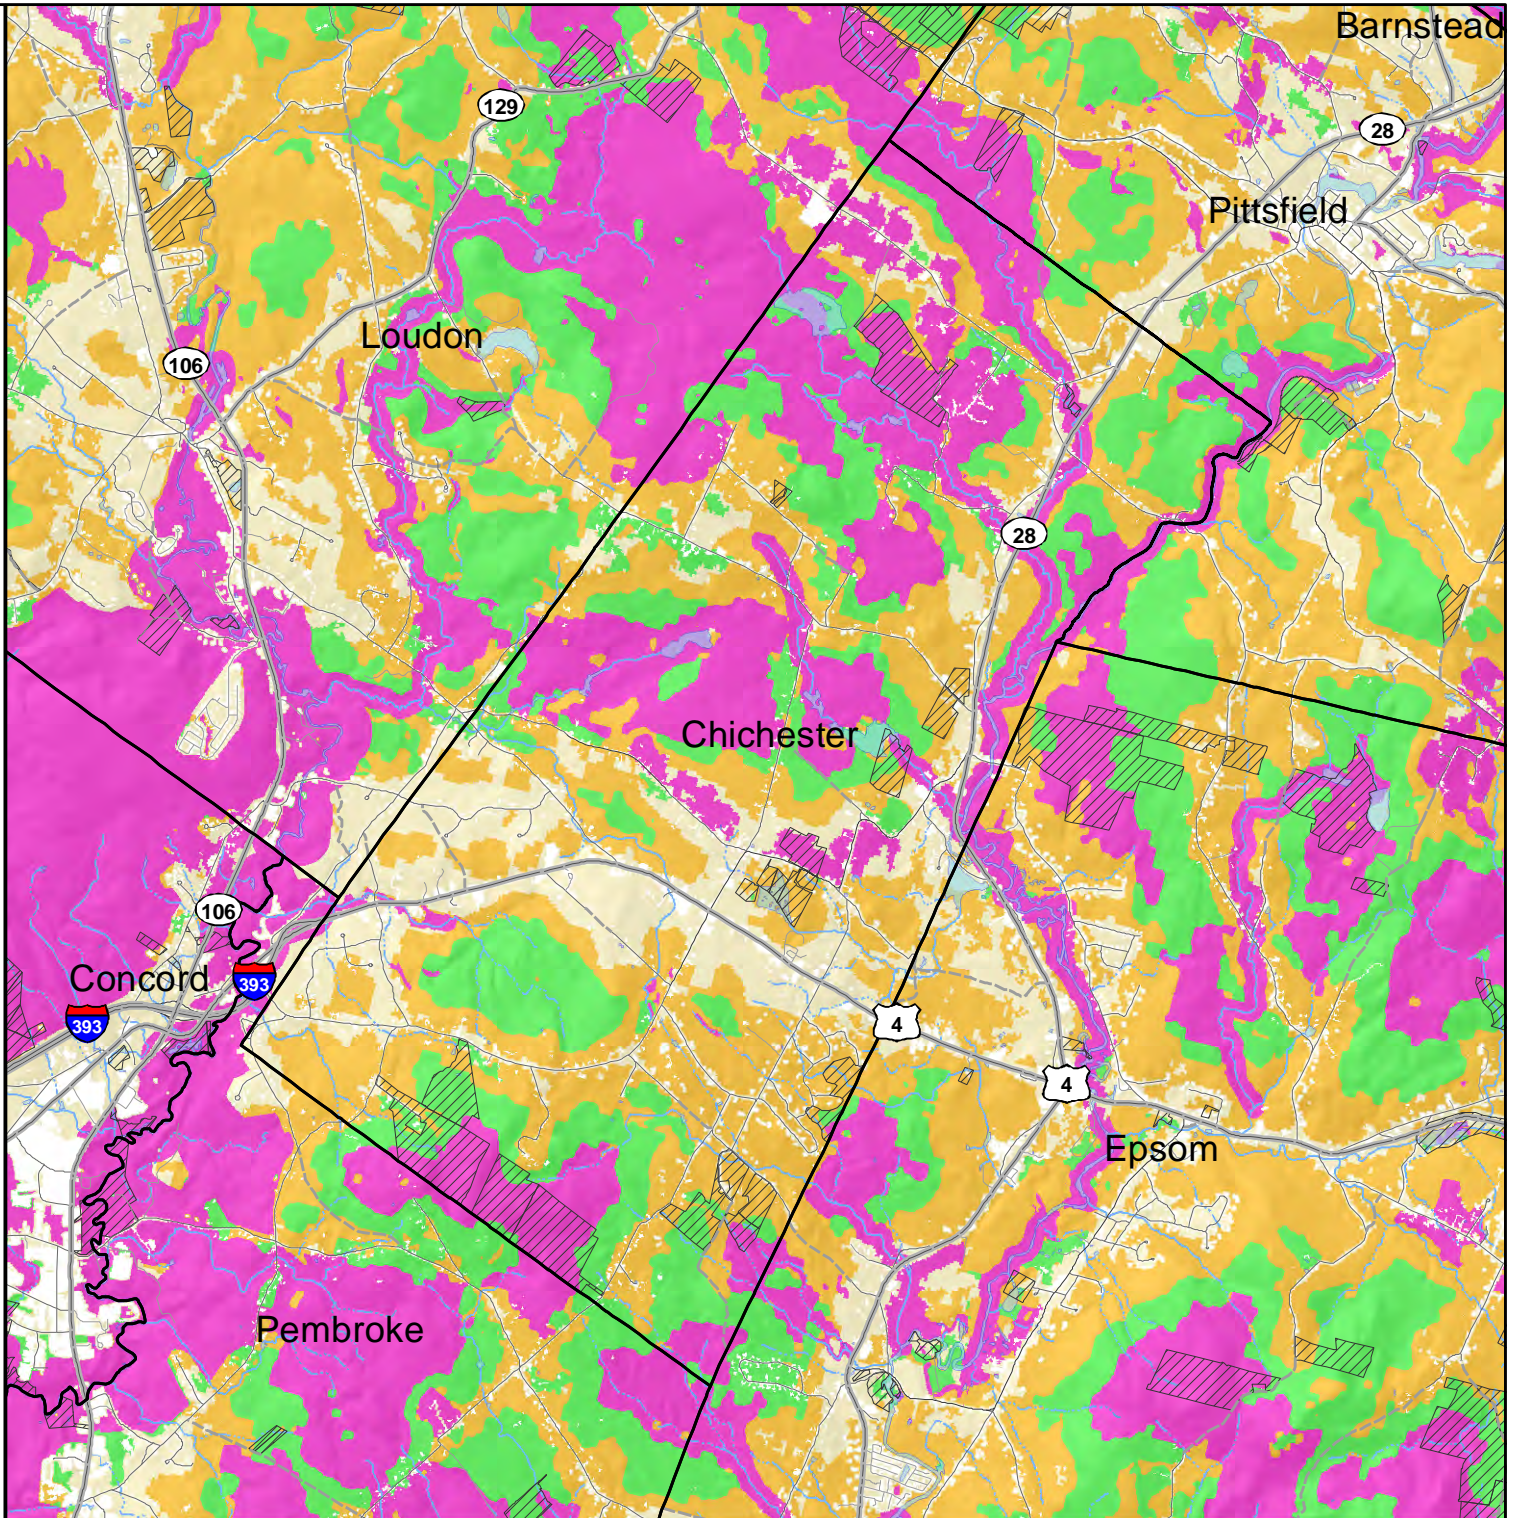

2020 HIGHEST RANKED WILDLIFE HABITAT BY ECOLOGICAL CONDITION

-  Highest Ranked Habitat in New Hampshire
-  Highest Ranked Habitat in the Biological Region
- Biological region = TNC ecoregional subsection for terrestrial habitats or Aquatic Resource Mitigation region for wetlands and floodplain forest.
-  Supporting Landscapes
-  Conservation or public

Base map data provided by NH GRANIT at UNH May 2020. Intended for planning use only.

Sept. 2015, spatial data Apr. 2020

0 1.5 3 Kilometers

0 1 2 Miles