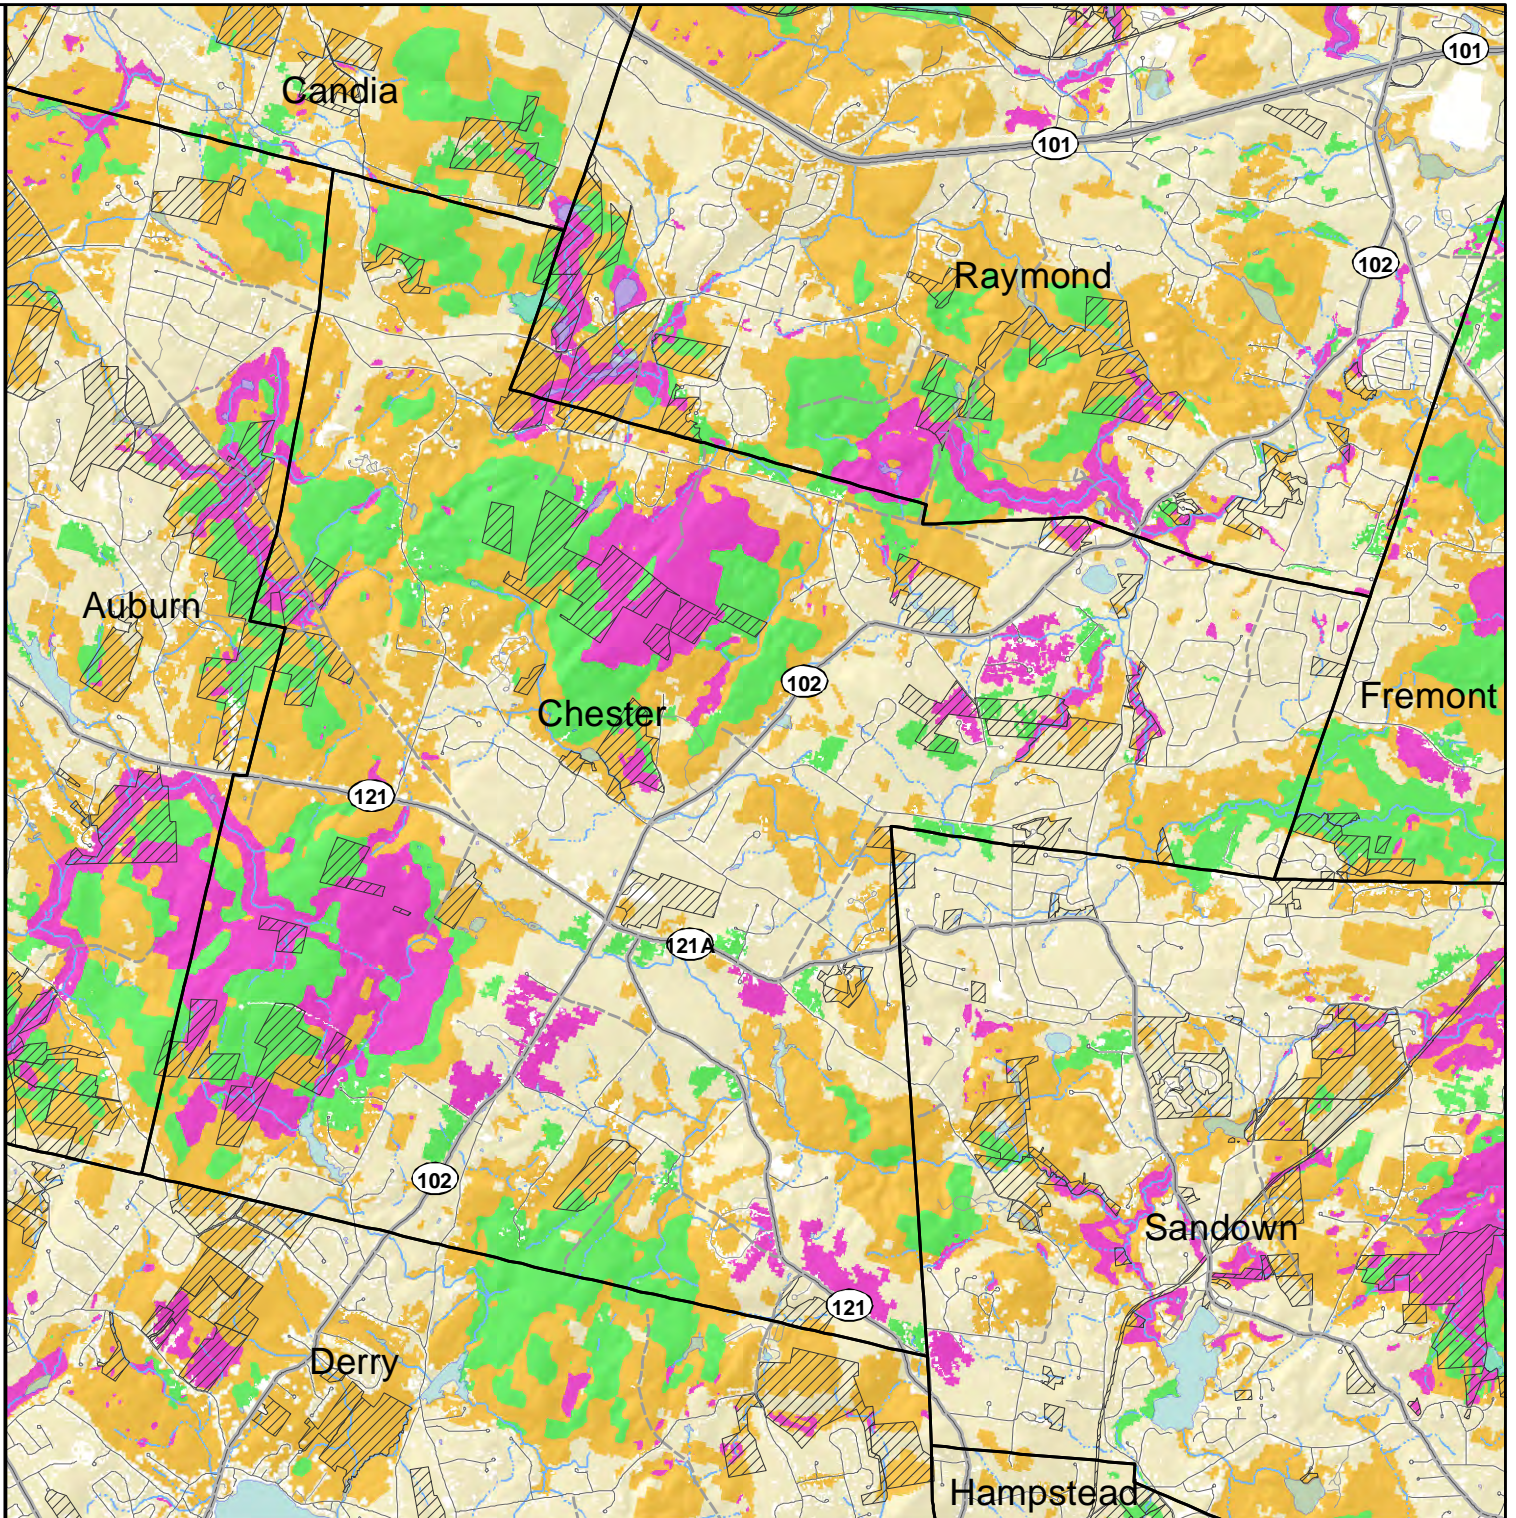

2020 HIGHEST RANKED WILDLIFE HABITAT BY ECOLOGICAL CONDITION

-  Highest Ranked Habitat in New Hampshire
-  Highest Ranked Habitat in the Biological Region
- Biological region = TNC ecoregional subsection for terrestrial habitats or Aquatic Resource Mitigation region for wetlands and floodplain forest.
-  Supporting Landscapes
-  Conservation or public

Base map data provided by NH GRANIT at UNH May 2020. Intended for planning use only.

Sept. 2015, spatial data Apr. 2020

0 1.5 3 Kilometers

0 1 2 Miles